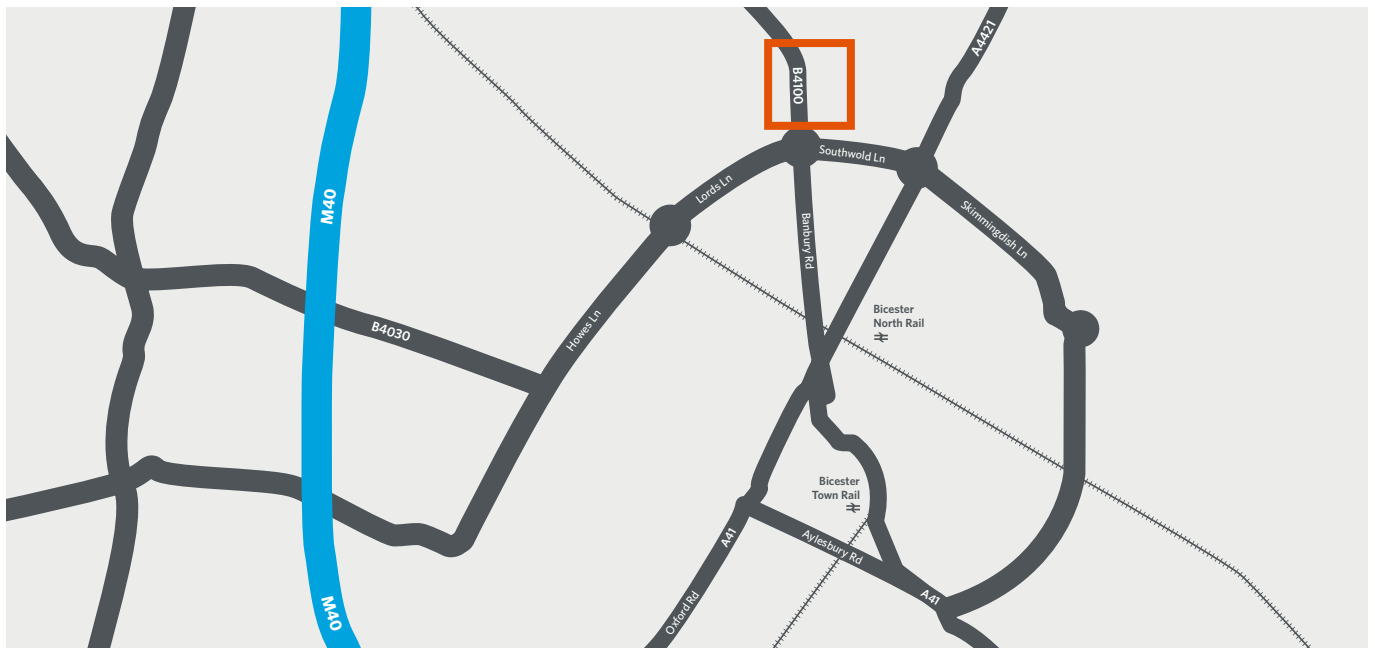

Western Regional Office

Hill No 3 The Courtyard Home Farm Banbury Road Caversfield
Bicester Oxon OX27 8TG T 01869 360 123 F 01869 248964
western@hill.co.uk hill.co.uk

By road

Directions from M40 South

- At J9 M40 take third exit, A41 Oxford Road to Bicester.
- At roundabout take first exit, B4030 Oxford Road.
- Cross two further roundabouts, cross two sets of traffic lights, through Bicester.
- At roundabout take first exit, B4100 Banbury Road.
- Cross two further roundabouts, direction Aynho.
- After half a mile, farm on left, continue around sharp left-hand bend.
- After 100m turn left into The Courtyard, Home Farm. Follow the lane to the farm buildings and bear left into the car parks.

Directions from M40 North

- At J10 M40 take first exit, A43 towards Brackley.
- At roundabout take third exit, B4100 to Bicester.
- After approximately three miles, stone wall on left turn right into The Courtyard, Home Farm.
- Follow the lane to the farm buildings and bear left into the car parks.

Directions from A4421 from Buckingham

- At first roundabout in Bicester (Caversfield) take third exit, B4095 Southwold Lane.
- At roundabout take third exit, B4100 towards Aynho.
- Continue past farm on left and around sharp left-hand bend.
- After 100m turn left into The Courtyard, Home Farm. Follow the lane to the farm buildings and bear left into the car parks.

Directions from A41 from Aylesbury

- At first roundabout in Bicester take fourth exit, A4421 Seelscheid Way (bypass).
- Cross five further roundabouts.

- At next roundabout take third exit, B4100 towards Aynho.
- Continue past farm on left and around sharp left-hand bend.
- After 100m turn left into The Courtyard, Home Farm. Follow the lane to the farm buildings and bear left into the car parks.