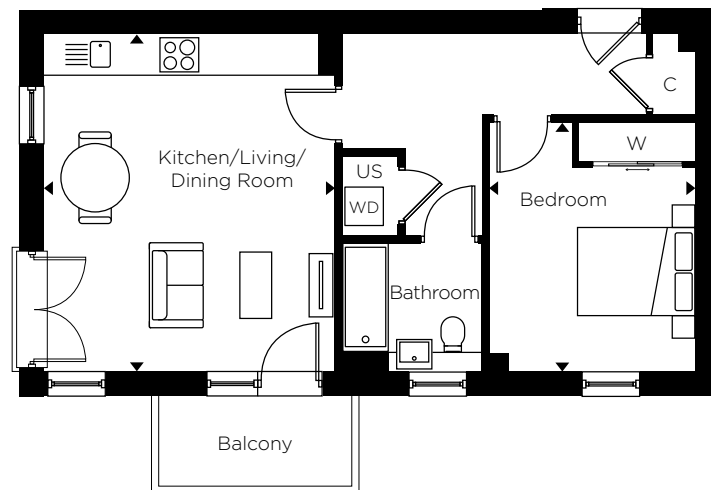

## APARTMENT 148

ONE BEDROOM - THIRD FLOOR

### Kitchen / Living / Dining Room

4.50m x 5.25m

14'9" x 17'2"

### Bedroom

3.20m x 3.85m

10'5" x 12'7"

⌈⌋⌈⌋ - Indicative Wardrobe Position    US - Utility Store    [WD] - Washer/Dryer    C - Cupboard    R - Riser Cupboard    SR - Shower Room