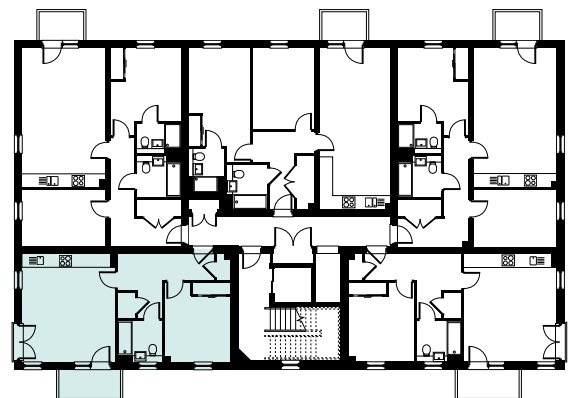

## APARTMENT 148

ONE BEDROOM - THIRD FLOOR

### Kitchen / Living / Dining Room

4.50m x 5.25m

14'9" x 17'2"

### Bedroom

3.20m x 3.85m

10'5" x 12'7"

⌈⌋⌈⌋ - Indicative Wardrobe Position    US - Utility Store    [WD] - Washer/Dryer    C - Cupboard    R - Riser Cupboard    SR - Shower Room