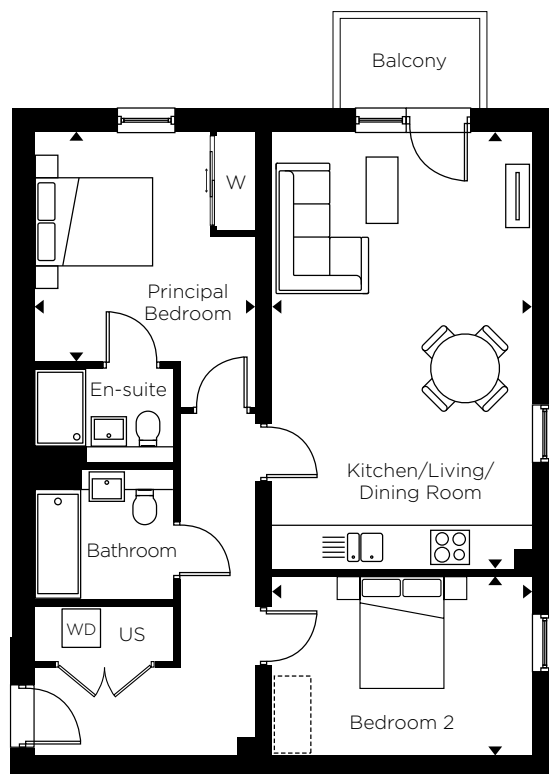

BRADBURY BUILDING

APARTMENT 137

TWO BEDROOM - FIRST FLOOR

Kitchen / Living / Dining Room

4.05m x 6.75m

13'3" x 22'1"

Principal Bedroom

3.40m x 3.55m

11'1" x 11'7"

Bedroom 2

4.05m x 2.75m

13'3" x 9'0"

⌈⌋⌈⌋ - Indicative Wardrobe Position US - Utility Store WD - Washer/Dryer C - Cupboard R - Riser Cupboard SR - Shower Room