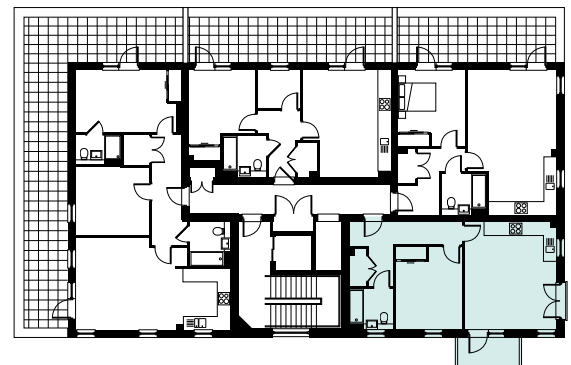

## APARTMENT 150

ONE BEDROOM - FOURTH FLOOR

### Kitchen / Living / Dining Room

4.50m x 5.25m

14'9" x 17'2"

### Bedroom

3.20m x 4.05m

10'6" x 13'3"

⌈⌋⌋ - Indicative Wardrobe Position    US - Utility Store    [WD] - Washer/Dryer    C - Cupboard    R - Riser Cupboard    SR - Shower Room