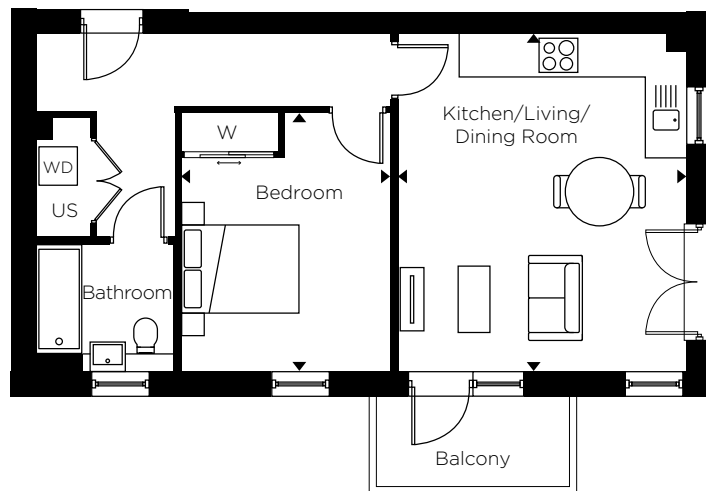

## APARTMENT 150

ONE BEDROOM - FOURTH FLOOR

### Kitchen / Living / Dining Room

4.50m x 5.25m

14'9" x 17'2"

### Bedroom

3.20m x 4.05m

10'6" x 13'3"

⌈⌋⌋ - Indicative Wardrobe Position    US - Utility Store    [WD] - Washer/Dryer    C - Cupboard    R - Riser Cupboard    SR - Shower Room