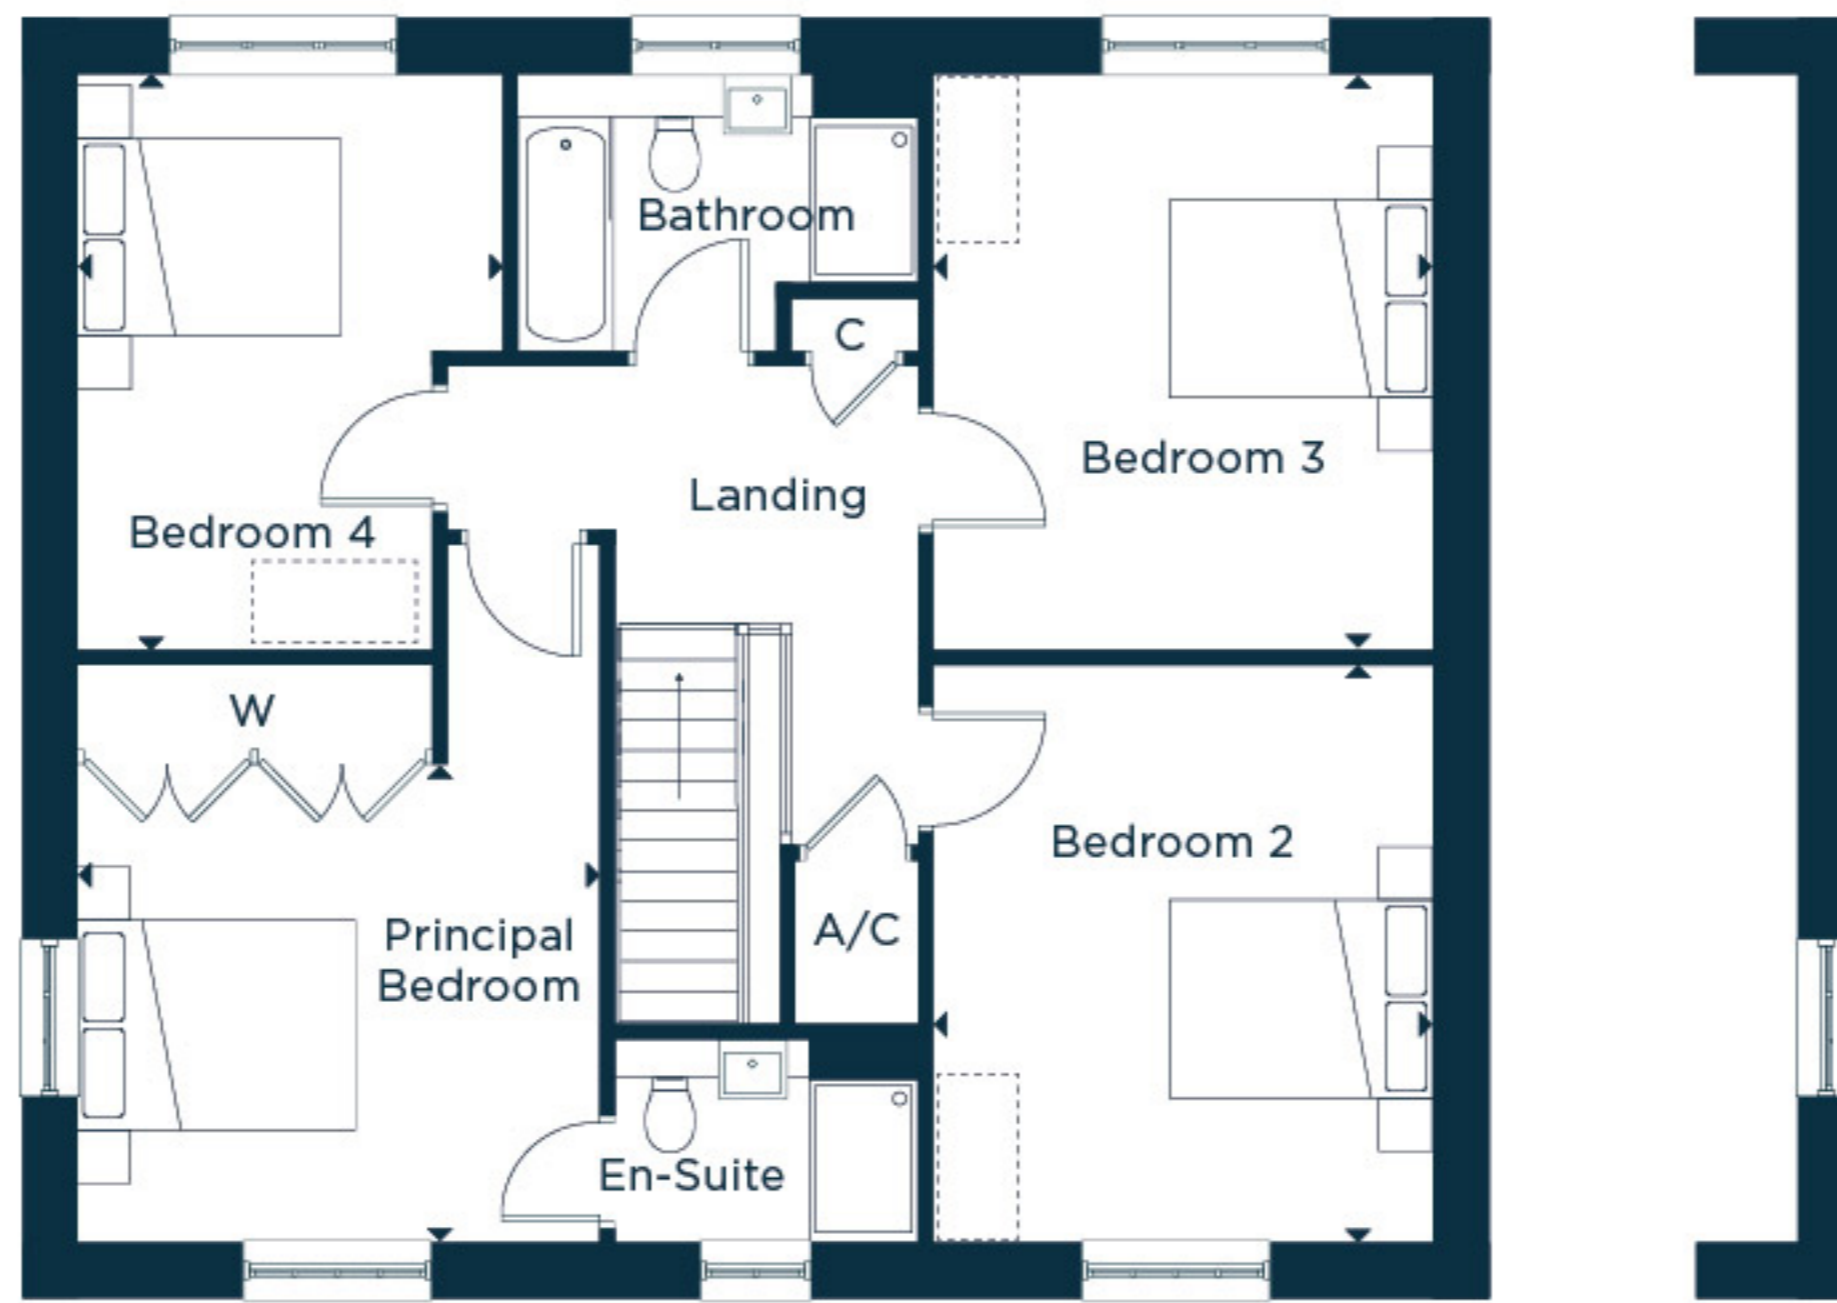

Study window
to Plot 36 only

GROUND FLOOR

Bedroom 2 window
to Plot 36 only

FIRST FLOOR

*Plots 16 and 36 are handed to floorplan shown.

C - CUPBOARD W - WARDROBE A/C - AIRING CUPBOARD [---] - INDICATIVE WARDROBE POSITION