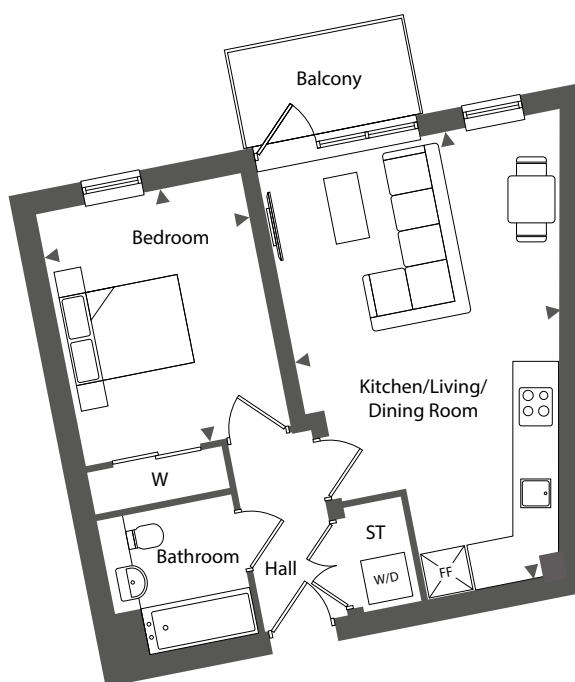

TREMAIN BUILDING

APARTMENT 199

ONE BEDROOM - FIRST FLOOR

Kitchen / Living / Dining Room

4.75m x 6.95m

15'8" x 22'10"

Bedroom

3.10m x 3.95m

10'2" x 13'0"

FF - Fridge Freezer W - Wardrobe ST - Storage W/D - Washer Dryer (---) - Indicative Wardrobe Location