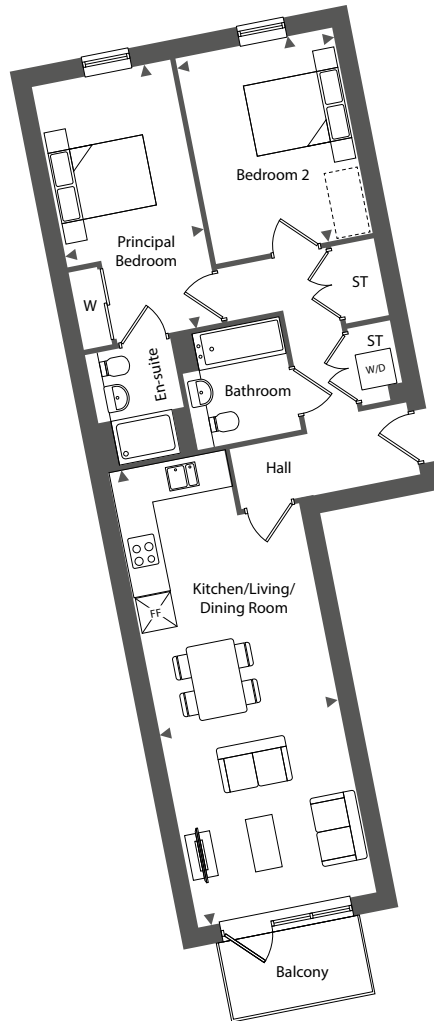

TREMAIN BUILDING

APARTMENT 198

TWO BEDROOM - FIRST FLOOR

Kitchen / Living / Dining Room

3.40m x 8.80m 11'4" x 28'11"

Principal Bedroom

2.75m x 5.10m 9'0" x 16'11"

Bedroom 2

3.00m x 3.95m 10'0" x 13'1"

FF - Fridge Freezer W - Wardrobe ST - Storage W/D - Washer Dryer [---] - Indicative Wardrobe Location