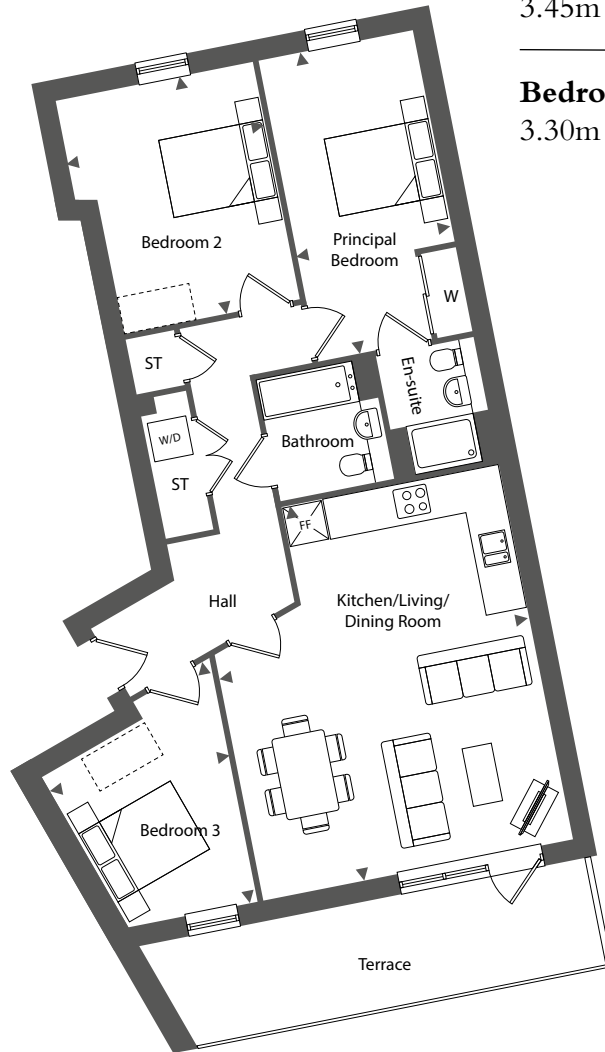

TREMAIN BUILDING

APARTMENT 192

THREE BEDROOM - FOURTH FLOOR

Kitchen / Living / Dining Room

5.45m x 6.60m

18'0" x 21'9"

Principal Bedroom

2.70m x 5.35m

9'0" x 17'8"

Bedroom 2

3.45m x 4.20m

11'5" x 13'10"

Bedroom 3

3.30m x 4.25m

10'10" x 14'0"

FF - Fridge Freezer W - Wardrobe ST - Storage W/D - Washer Dryer (---) - Indicative Wardrobe Location