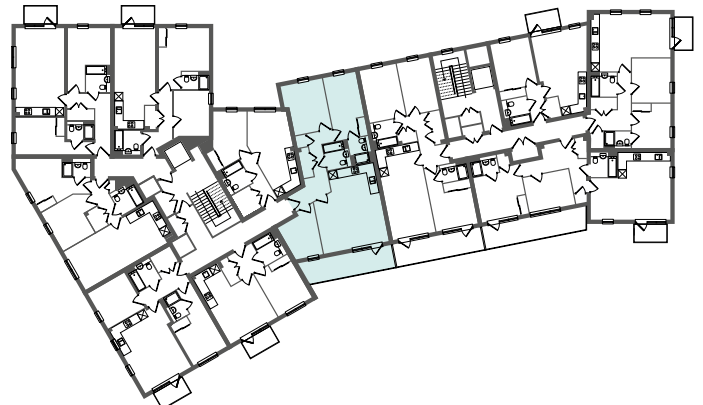

TREMAIN BUILDING

APARTMENT 192

THREE BEDROOM - FOURTH FLOOR

Kitchen / Living / Dining Room

5.45m x 6.60m

18'0" x 21'9"

Principal Bedroom

2.70m x 5.35m

9'0" x 17'8"

Bedroom 2

3.45m x 4.20m

11'5" x 13'10"

Bedroom 3

3.30m x 4.25m

10'10" x 14'0"

FF - Fridge Freezer W - Wardrobe ST - Storage W/D - Washer Dryer (---) - Indicative Wardrobe Location