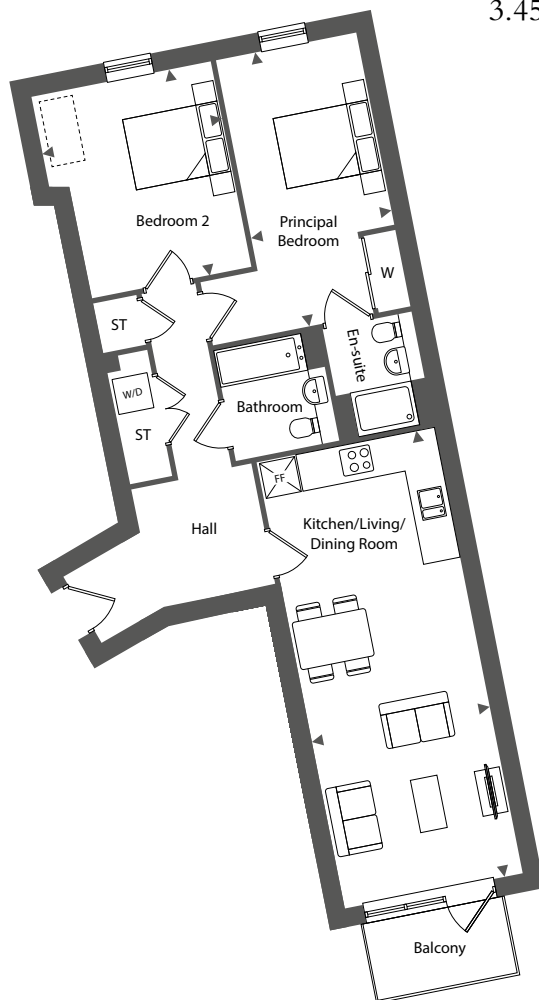

TREMAIN BUILDING

APARTMENT 171

TWO BEDROOM - FIRST FLOOR

Kitchen / Living / Dining Room
3.40m x 8.55m 11'4" x 28'2"

Principal Bedroom
2.70m x 5.35m 9'0" x 17'8"

Bedroom 2
3.45m x 4.00m 11'5" x 13'1"

FF - Fridge Freezer W - Wardrobe ST - Storage W/D - Washer Dryer [] - Indicative Wardrobe Location