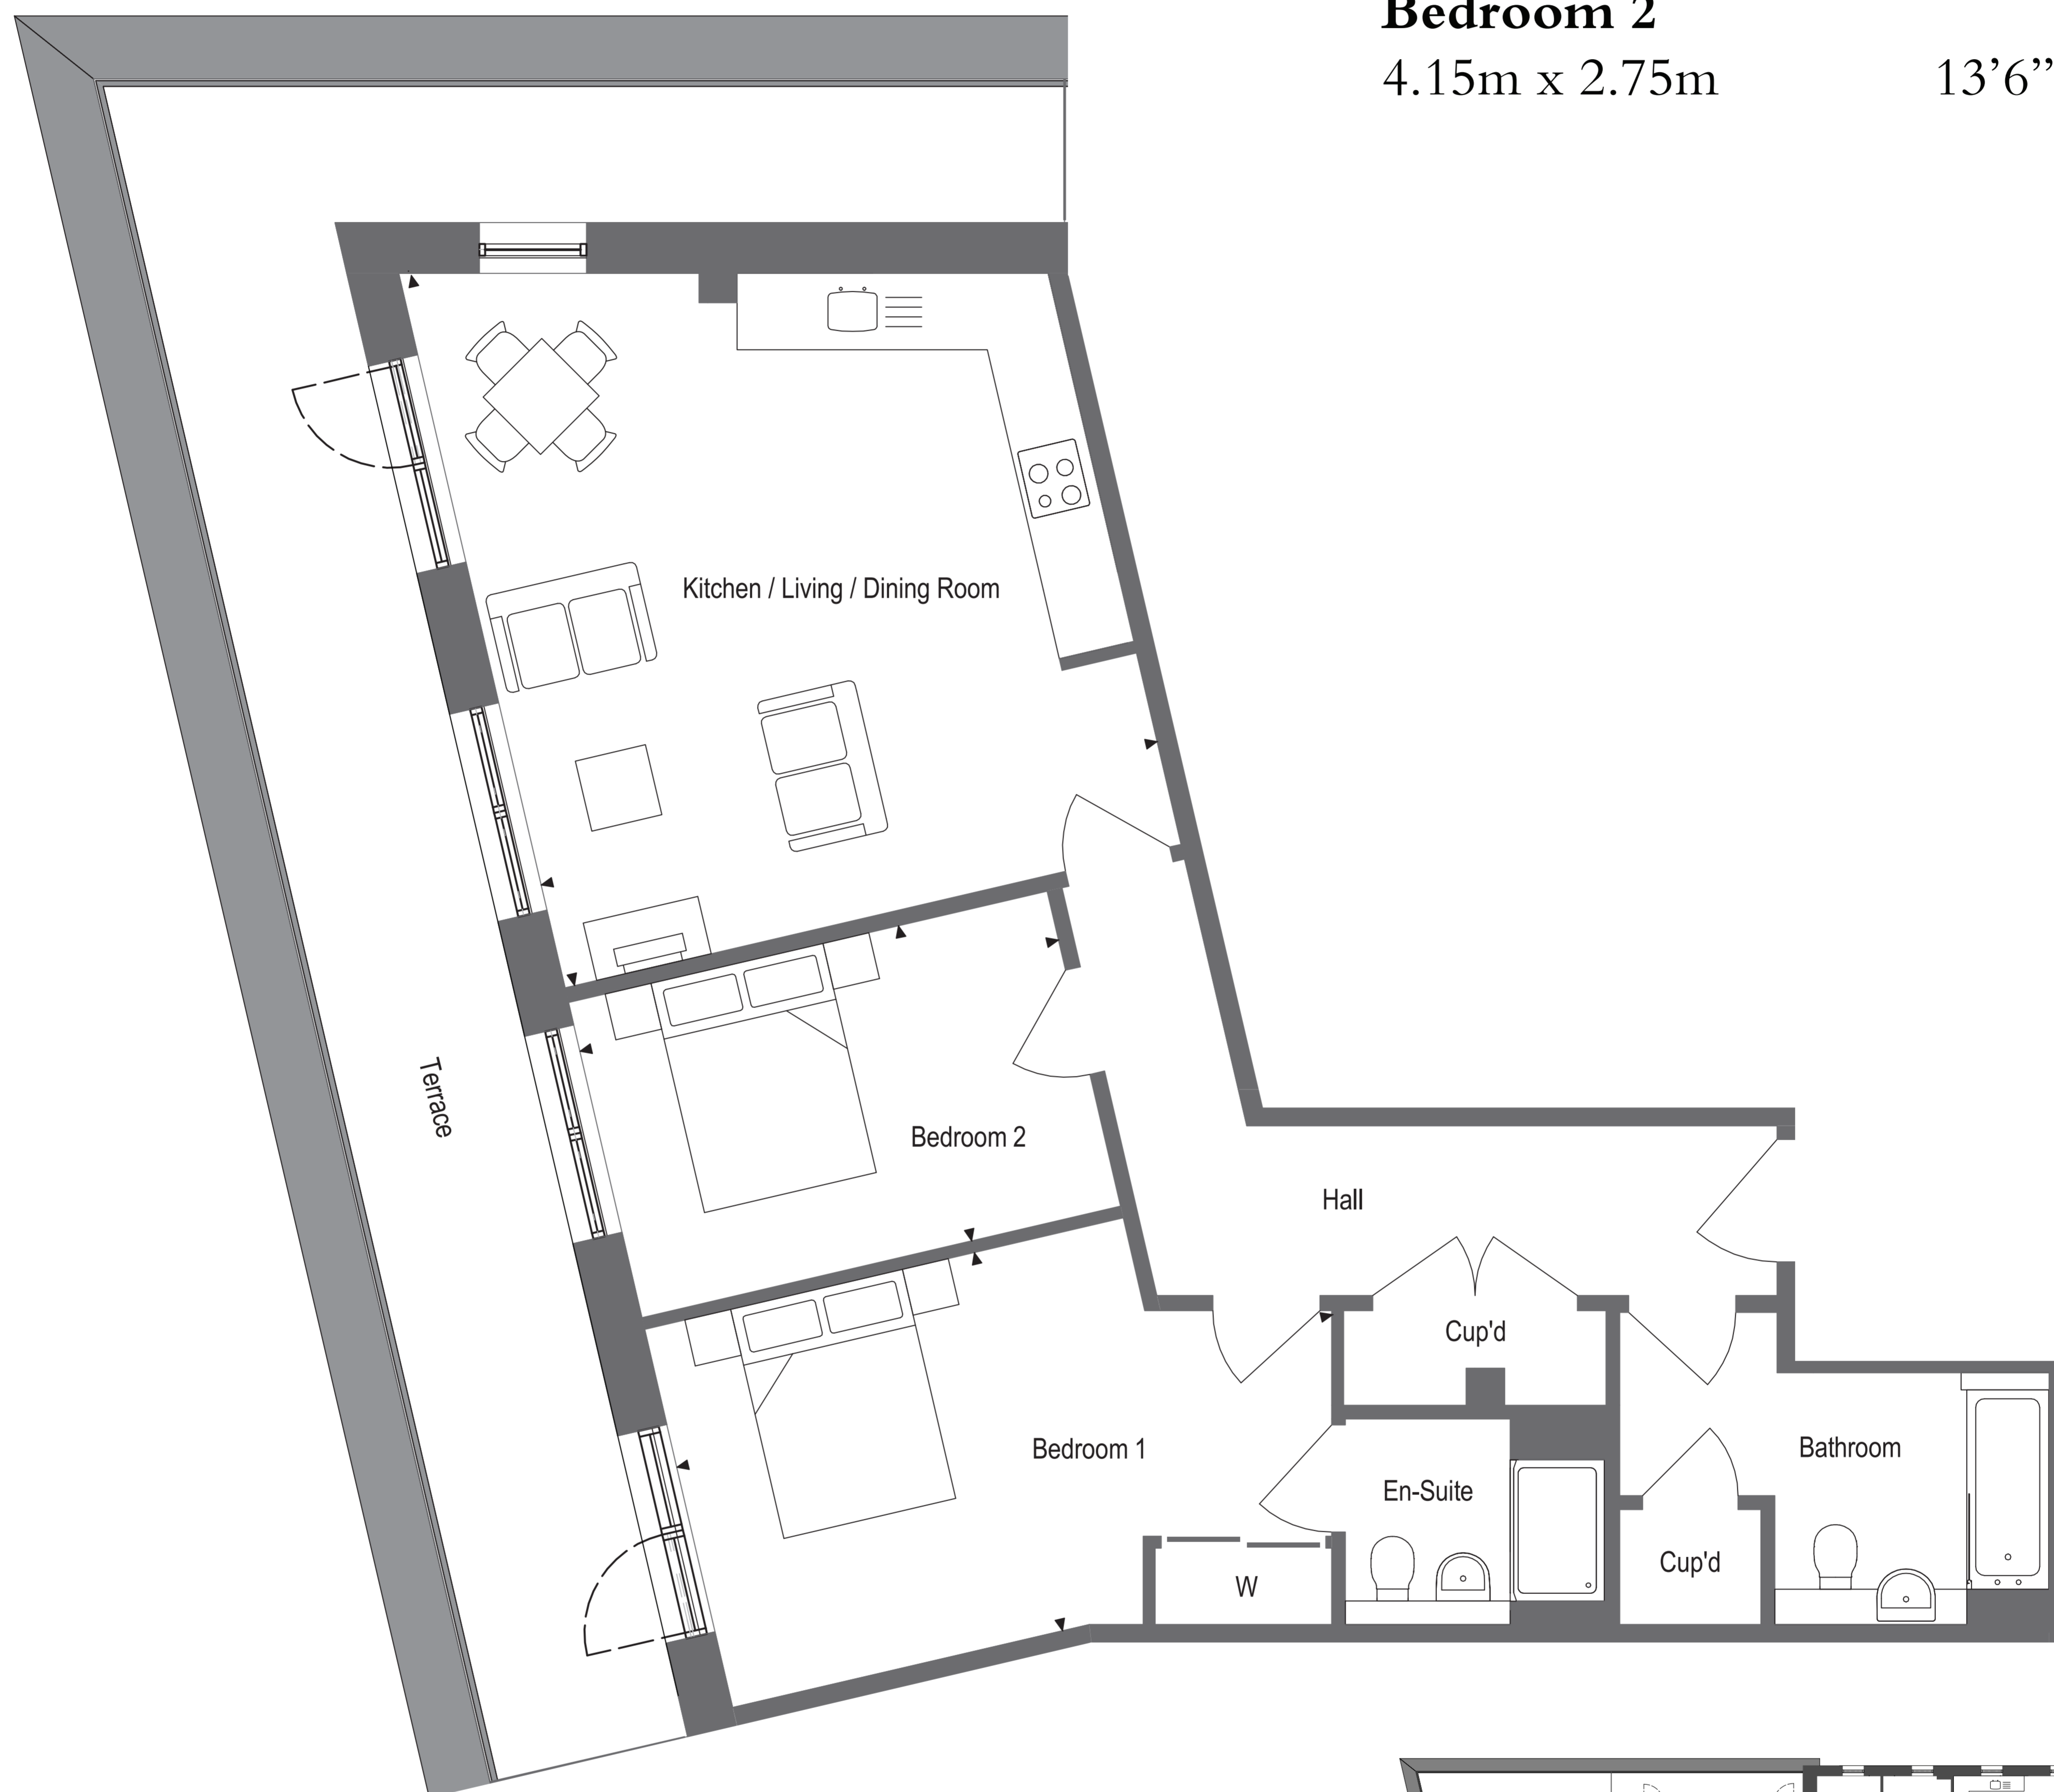

PULLMAN BUILDING

APARTMENT 81

TWO BEDROOM – FOURTH FLOOR

Kitchen / Living / Dining Room

5.35m x 6.20m

17'6" x 20'3"

Bedroom 1

5.70m x 3.30m

18'7" x 10'8"

Bedroom 2

4.15m x 2.75m

13'6" x 9'0"

W - Wardrobe