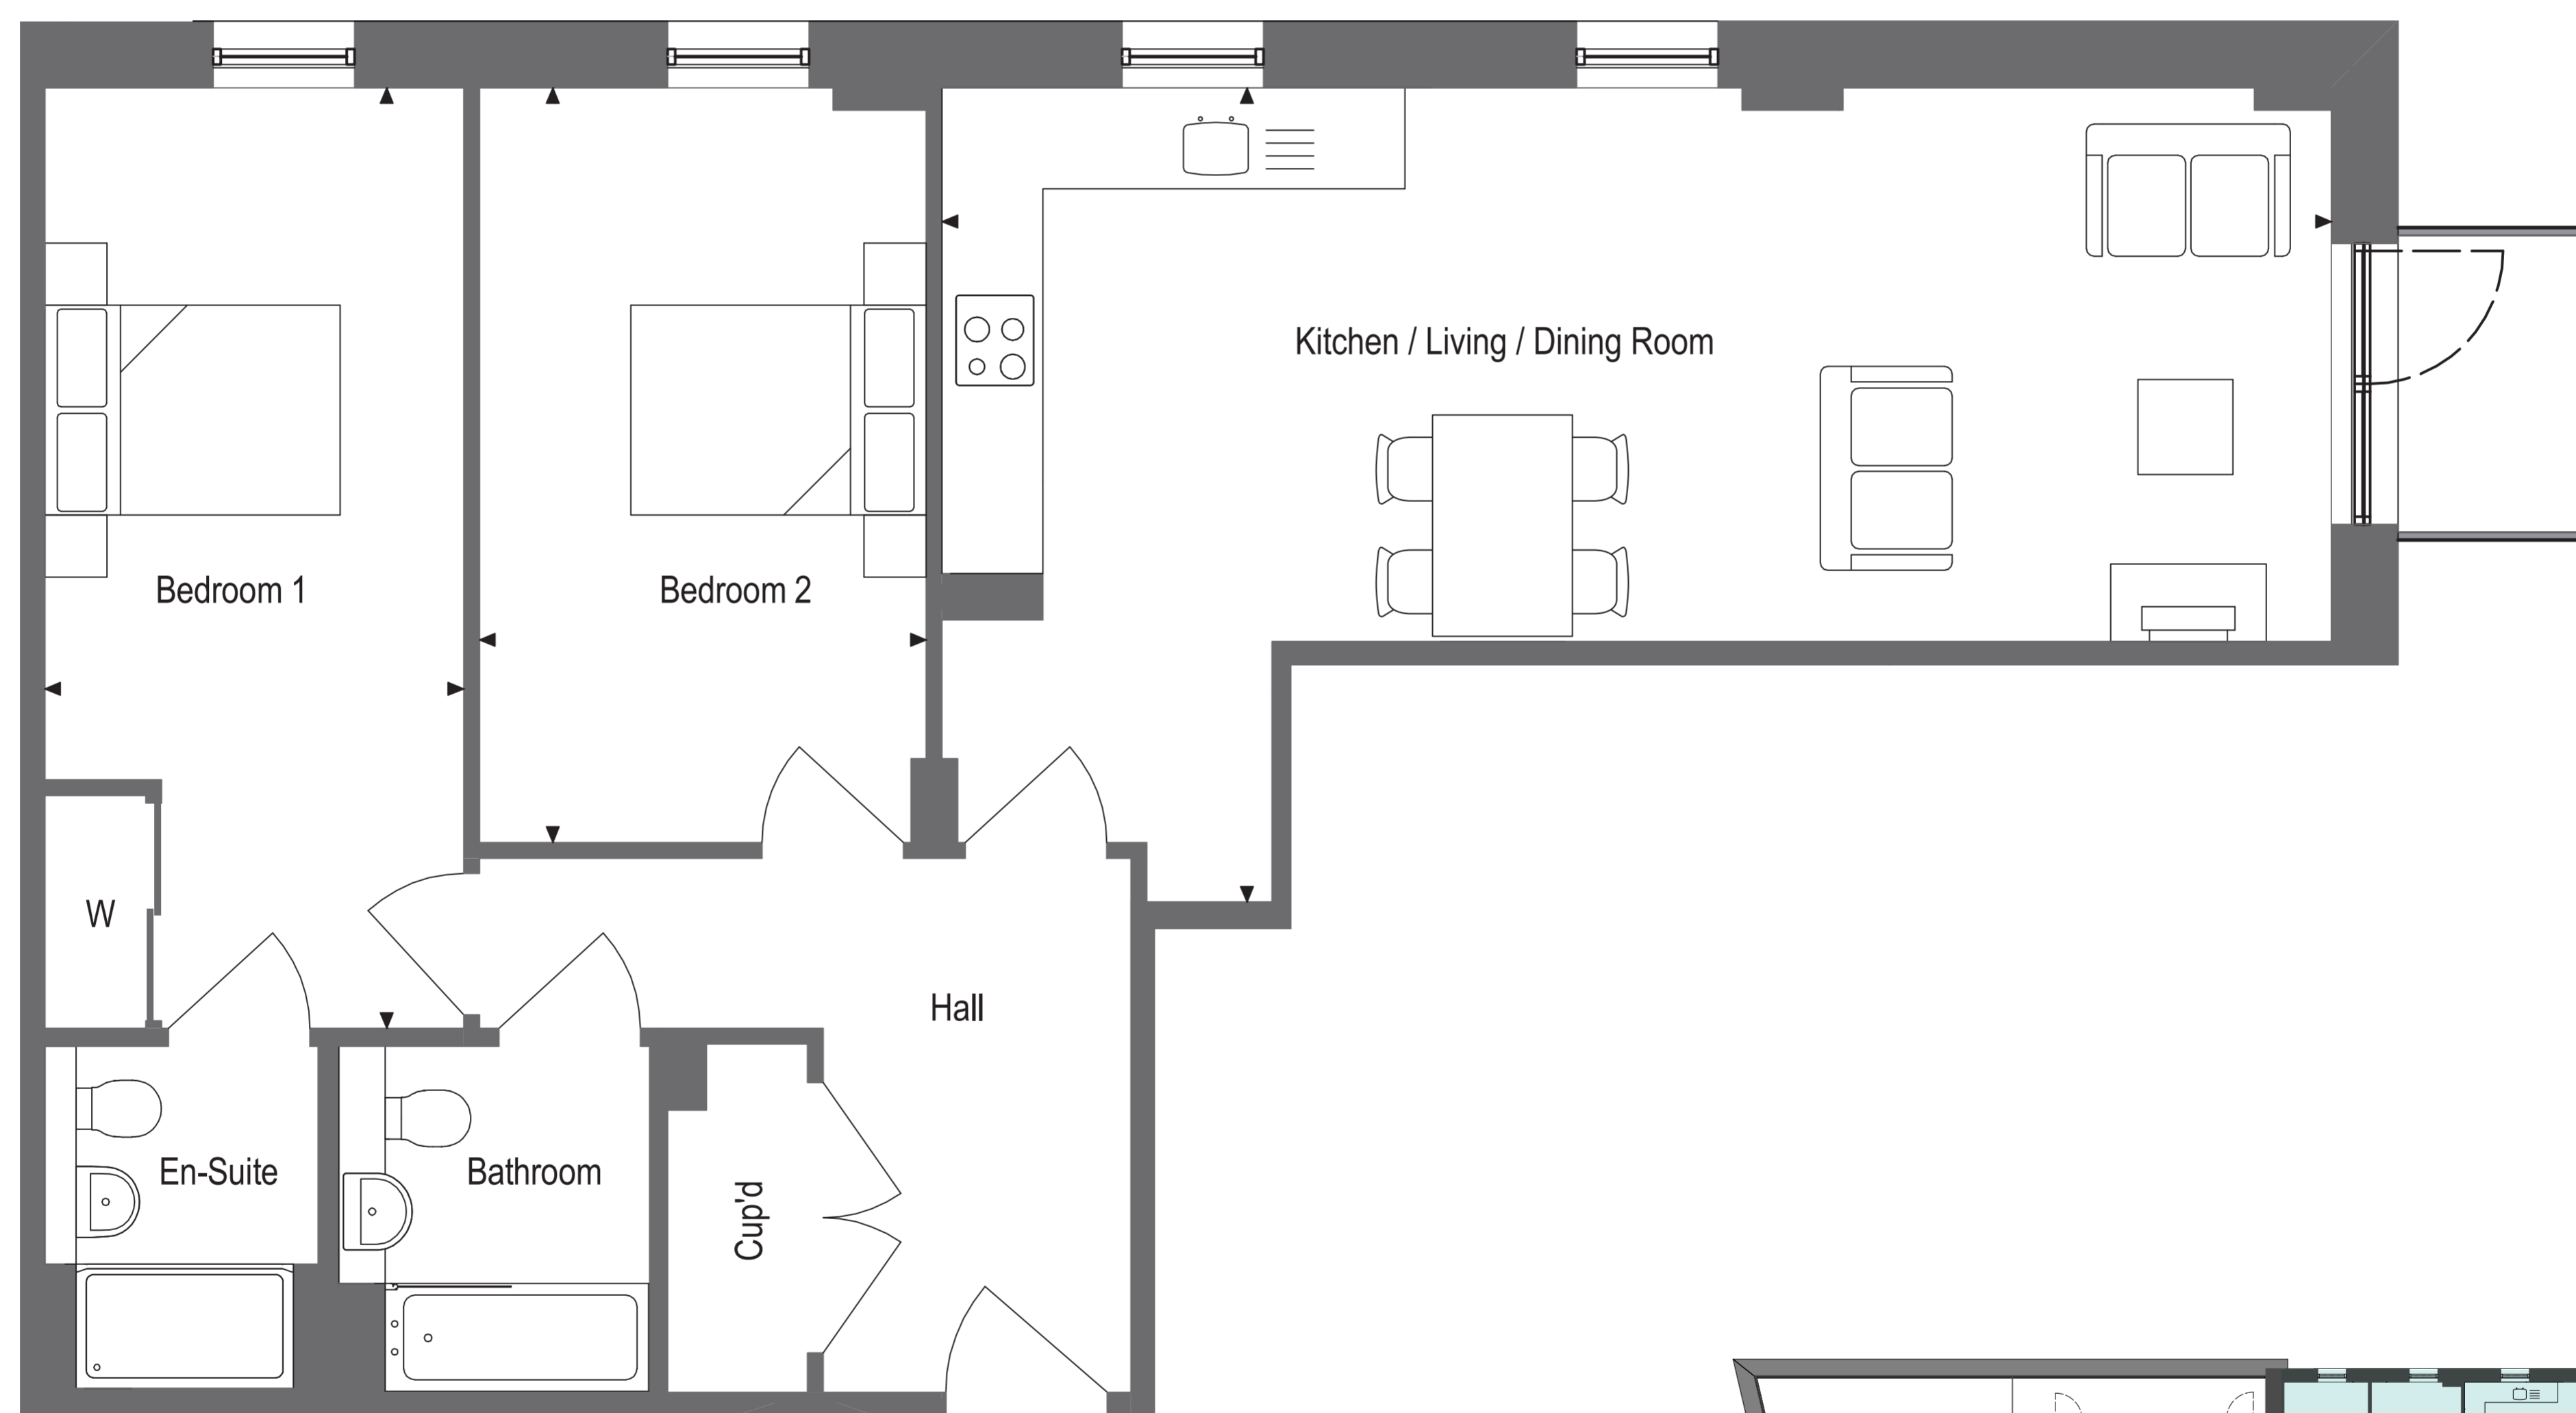

## APARTMENT 76

TWO BEDROOM – FOURTH FLOOR

**Kitchen / Living / Dining Room**  
8.90m x 5.20m      29'2" x 17'1"

**Bedroom 1**  
2.70m x 6.05m      8'9" x 19'9"

**Bedroom 2**  
2.85m x 4.85m      9'4" x 15'9"

**W** - Wardrobe