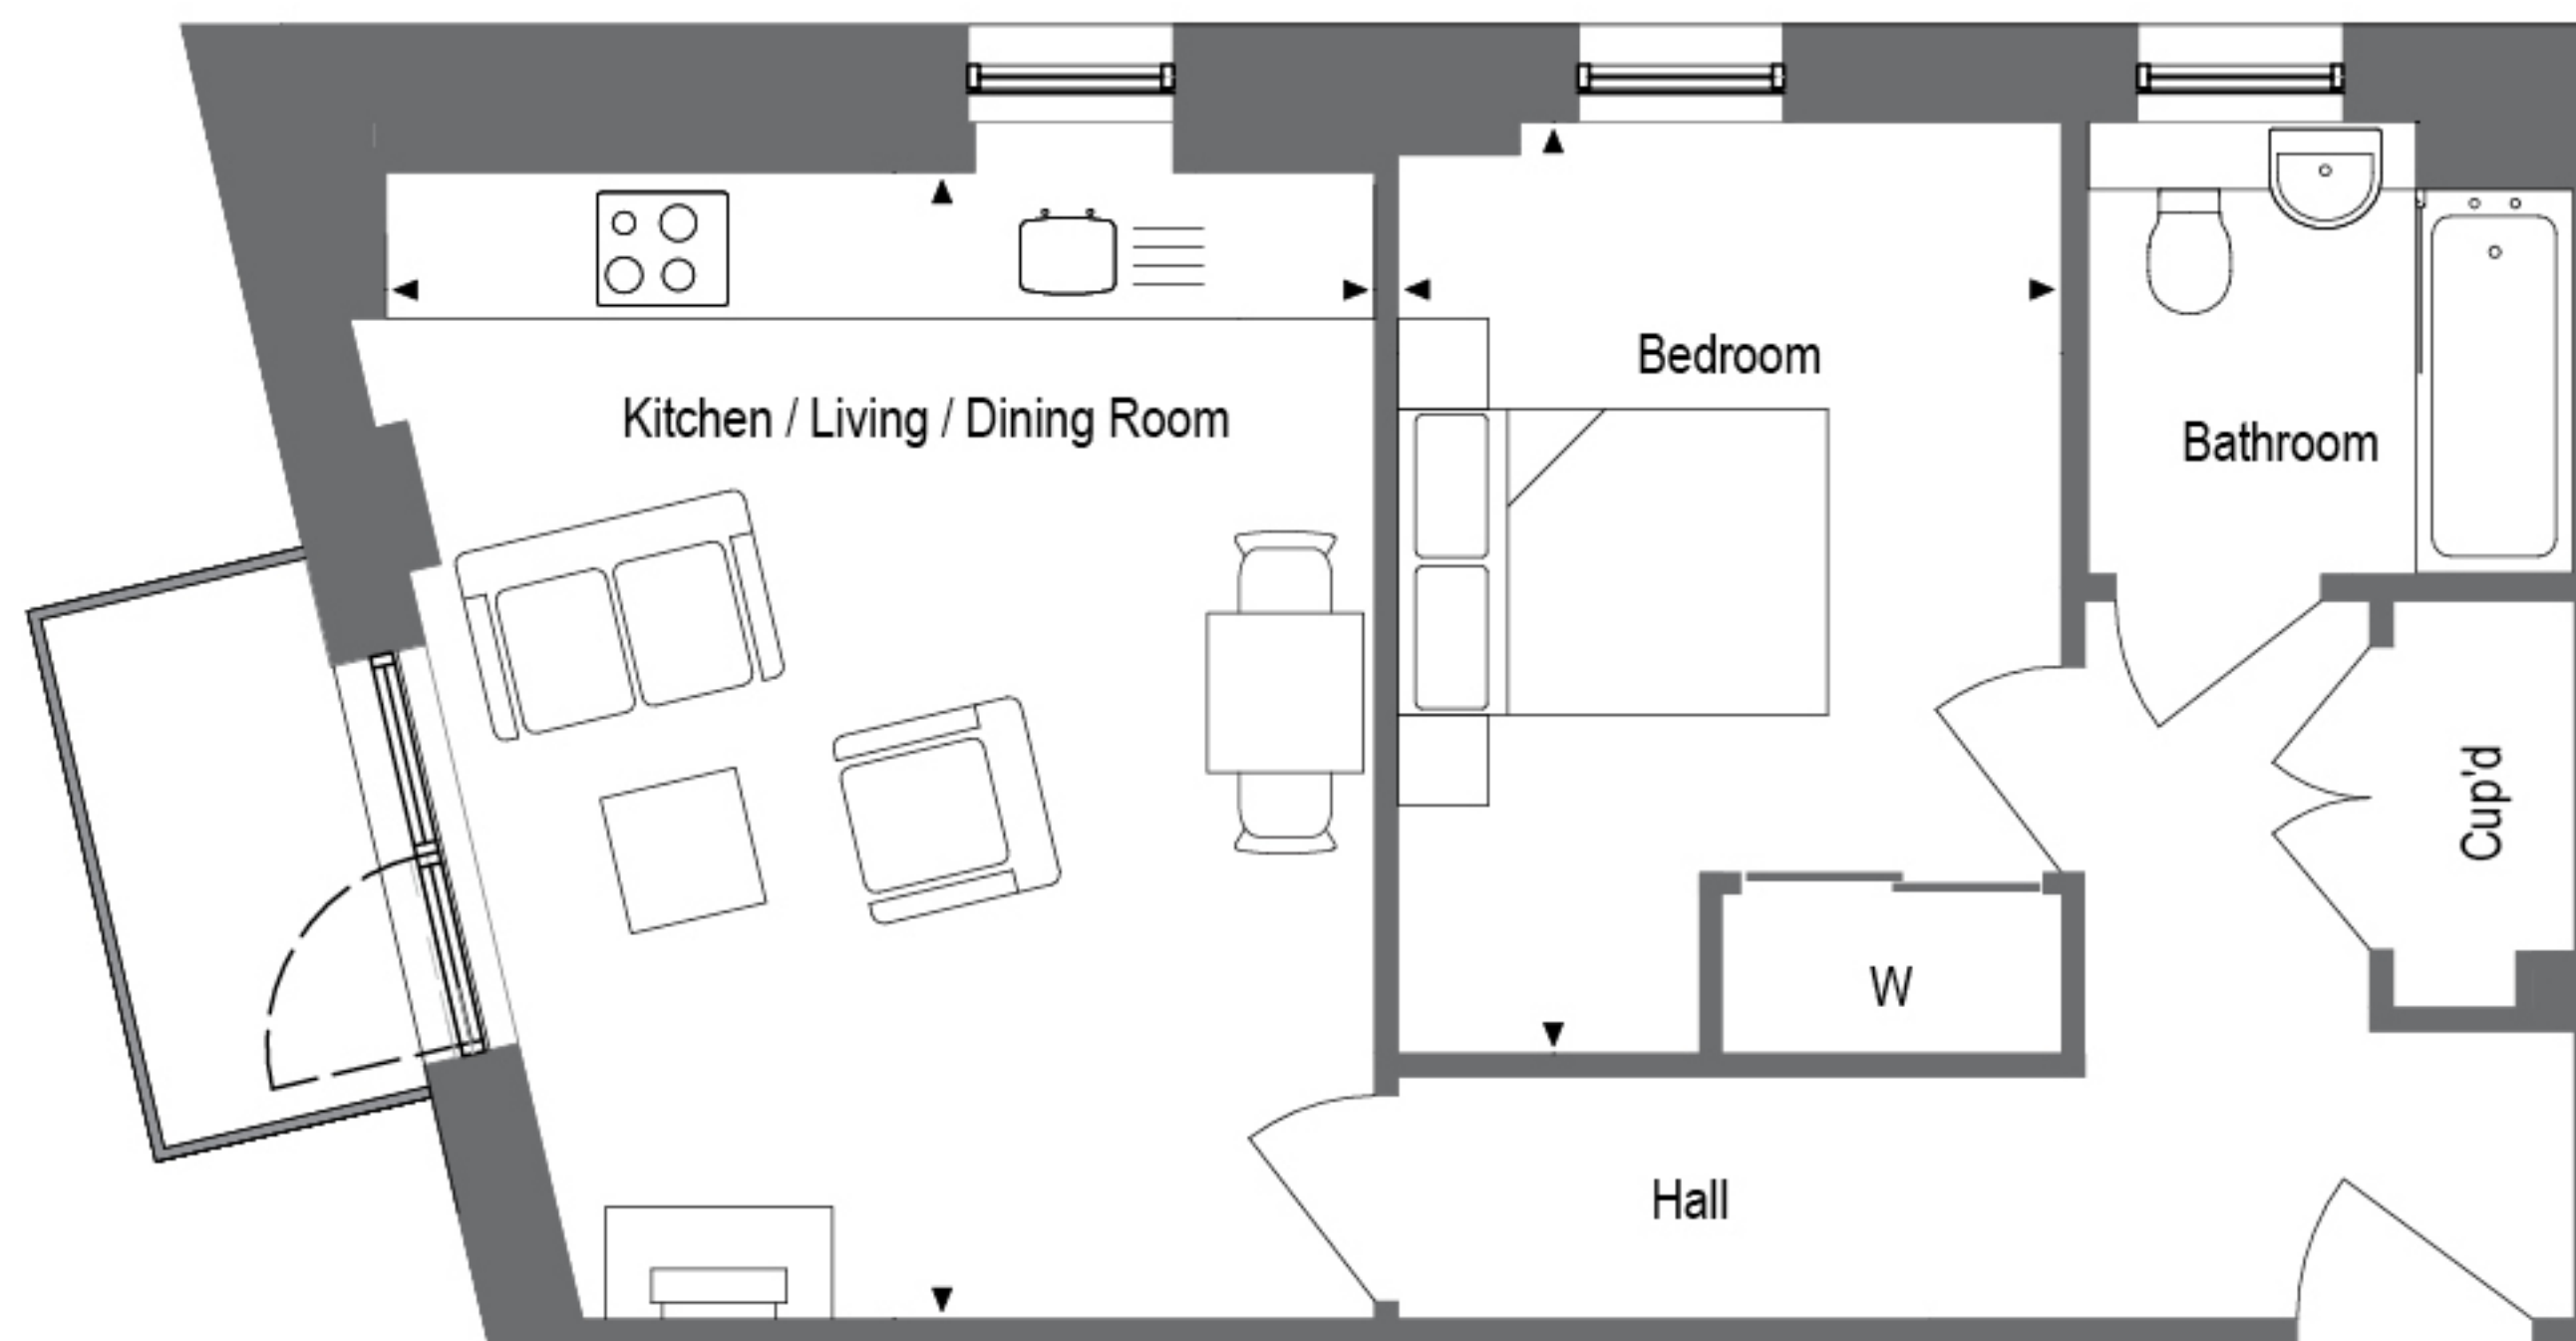

SEWELL BUILDING

APARTMENT 7

ONE BEDROOM – SECOND FLOOR

Kitchen / Living / Dining Room

4.35m x 5.05m

14'3" x 16'6"

Bedroom

2.90m x 4.10m

9'5" x 13'5"

W - Wardrobe