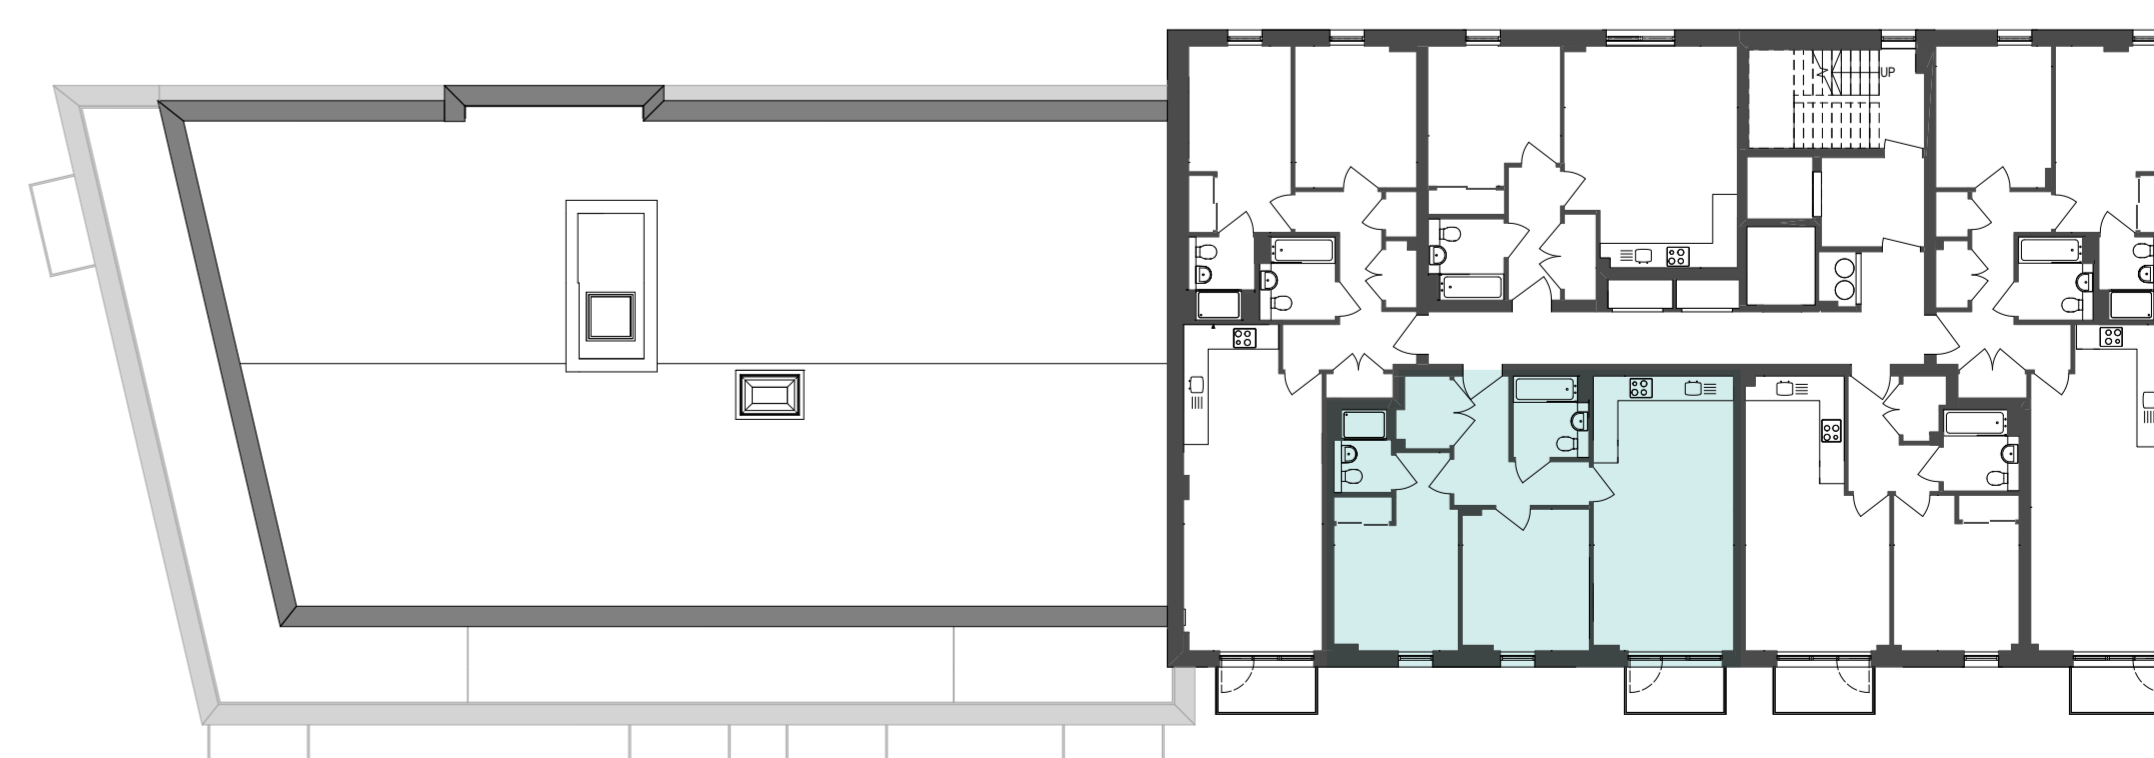

## APARTMENT 47

TWO BEDROOM – FIFTH FLOOR

**Kitchen / Living / Dining Room**

3.70m x 7.25m

12'1" x 23'8"

**Bedroom 1**

3.25m x 5.20m

10'7" x 17'1"

**Bedroom 2**

3.35m x 3.70m

11'0" x 12'1"

**W** - Wardrobe