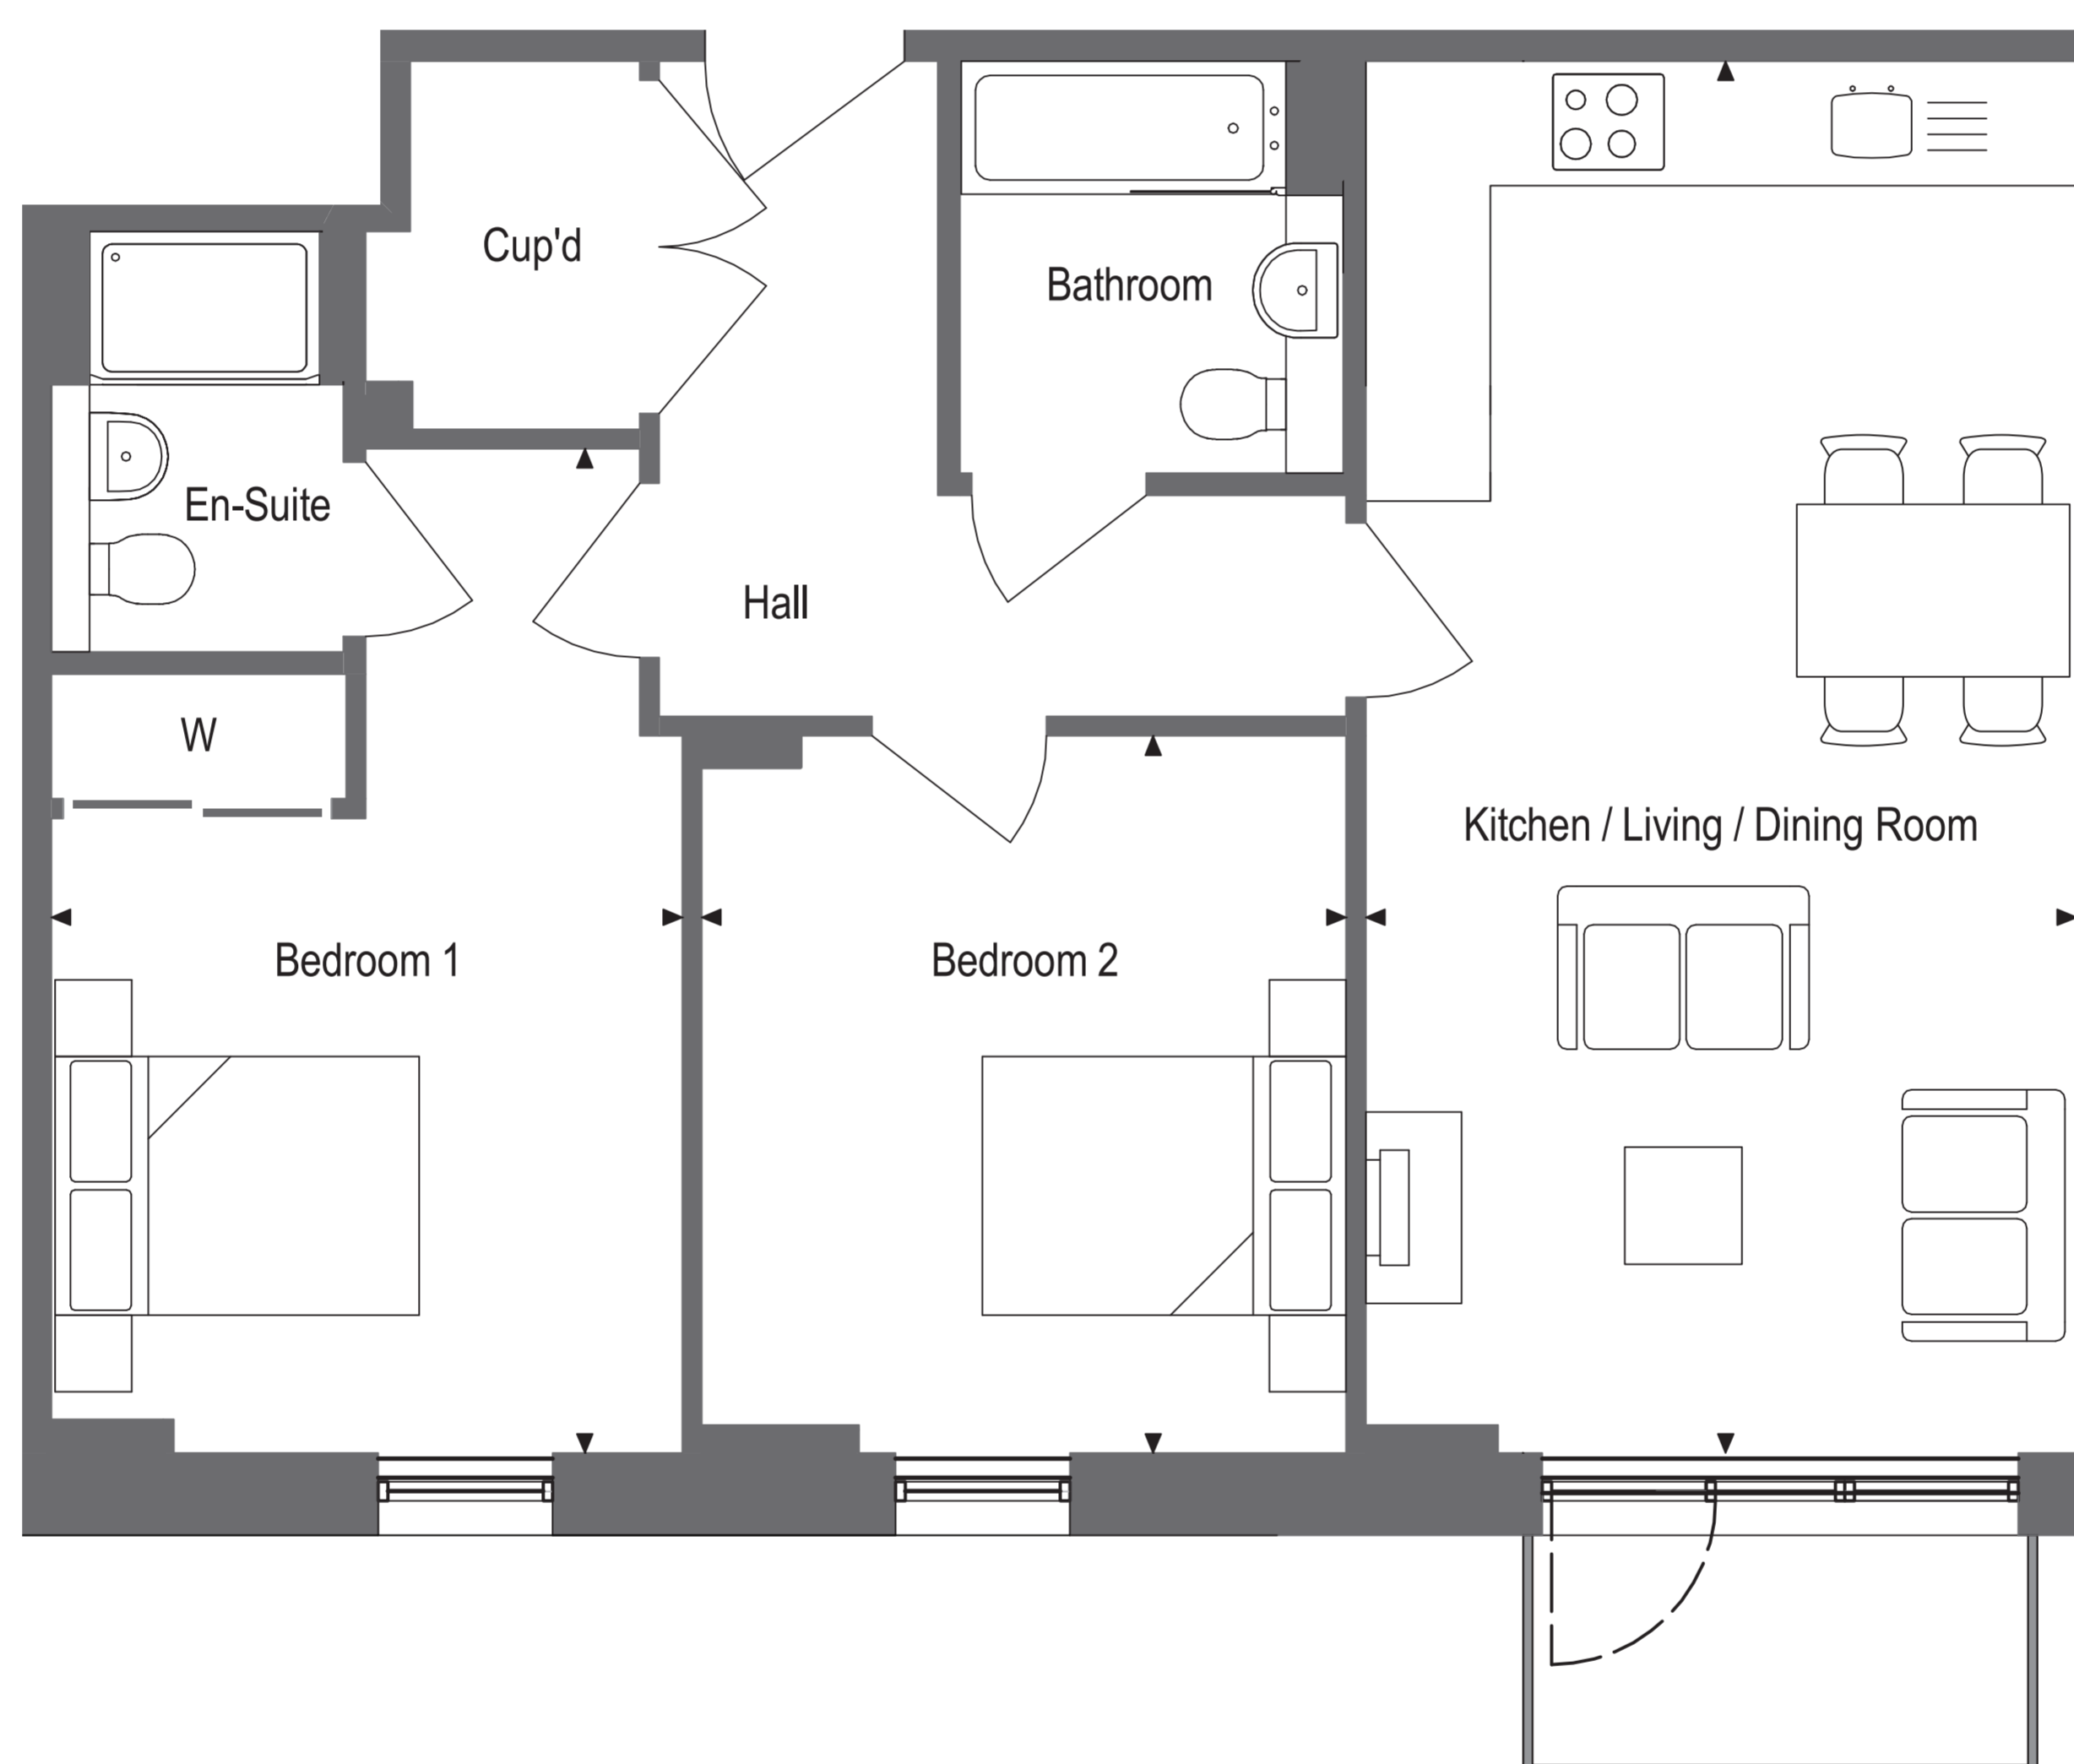

## APARTMENT 47

TWO BEDROOM – FIFTH FLOOR

**Kitchen / Living / Dining Room**

3.70m x 7.25m

12'1" x 23'8"

**Bedroom 1**

3.25m x 5.20m

10'7" x 17'1"

**Bedroom 2**

3.35m x 3.70m

11'0" x 12'1"

**W** - Wardrobe