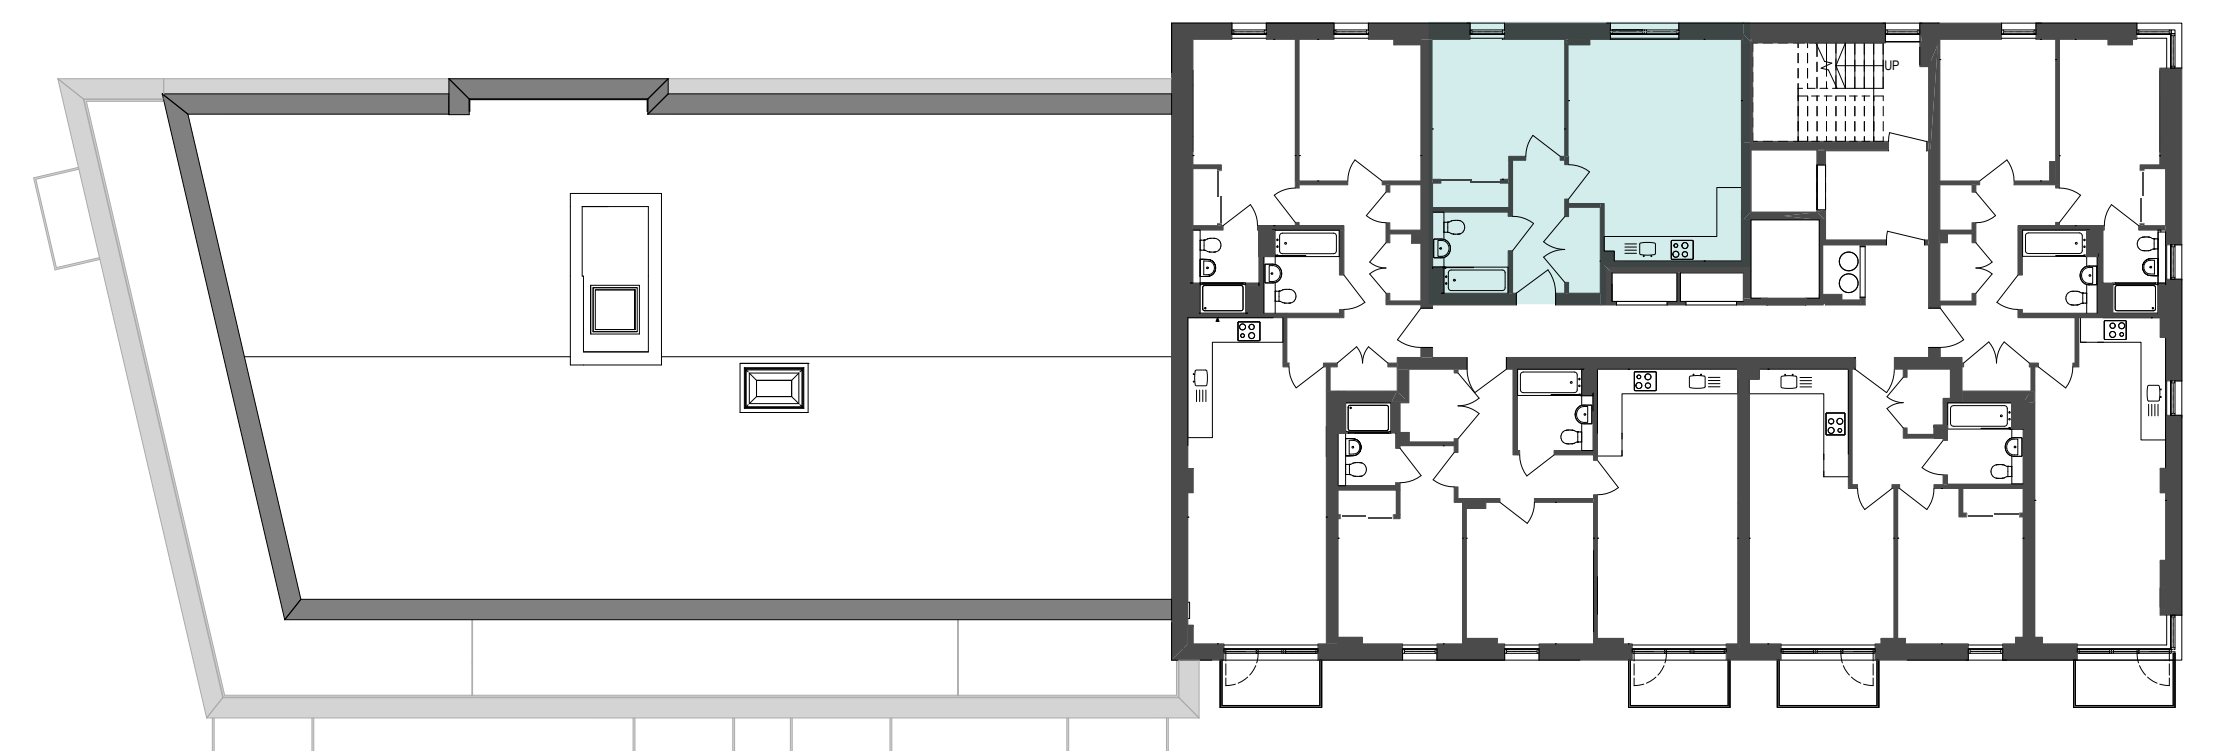

## APARTMENT 44

ONE BEDROOM – FIFTH FLOOR

**Kitchen / Living / Dining Room**

4.55m x 5.85m

14'9" x 19'2"

**Bedroom**

3.45m x 3.65m

11'3" x 12'0"

**W** - Wardrobe