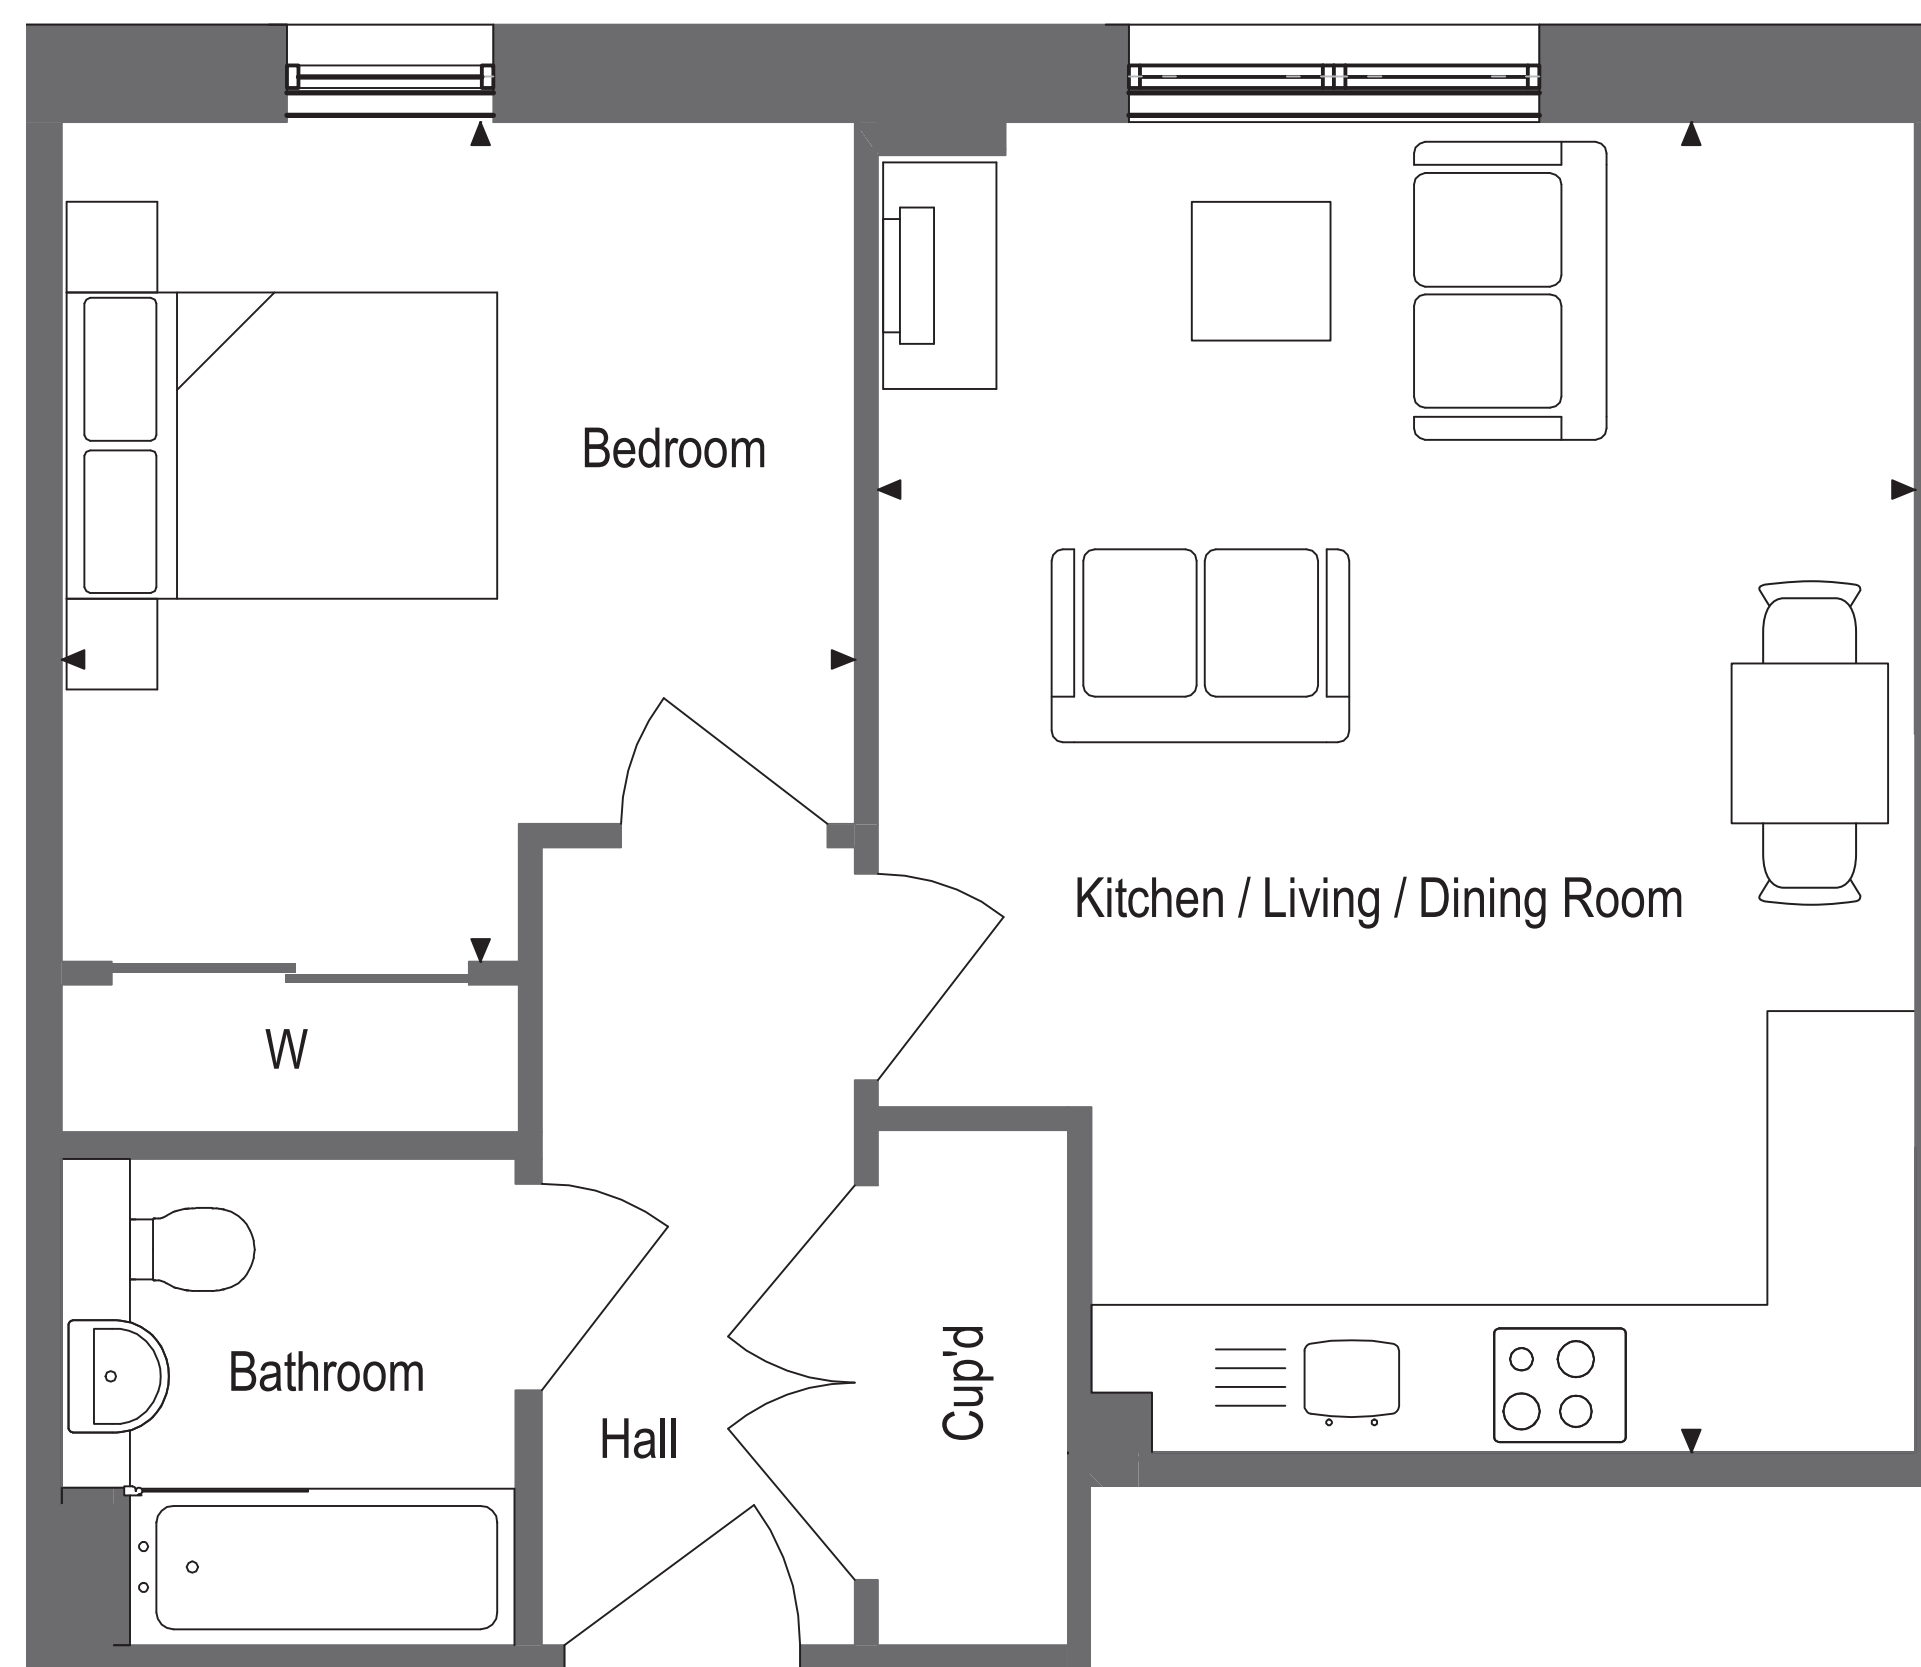

## APARTMENT 44

ONE BEDROOM – FIFTH FLOOR

**Kitchen / Living / Dining Room**

4.55m x 5.85m

14'9" x 19'2"

**Bedroom**

3.45m x 3.65m

11'3" x 12'0"

**W** - Wardrobe