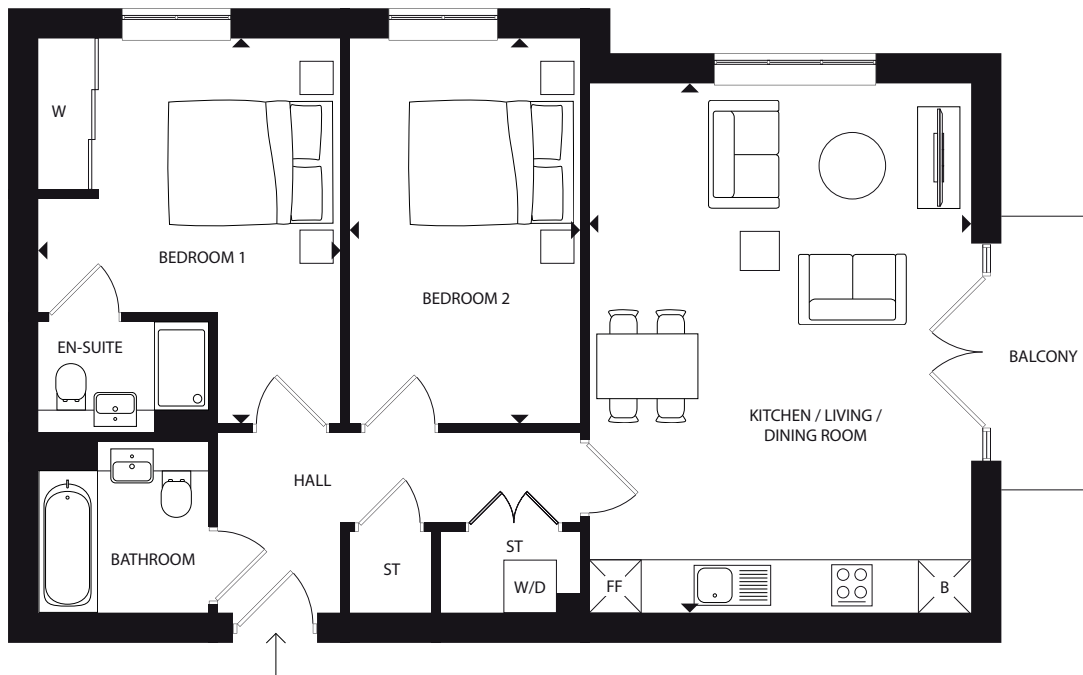

SECOND FLOOR

PLOT 140 TWO BEDROOM APARTMENT

Kitchen / Living / Dining Room	4.35m x 6.14m	14'3" x 20'1"
Bedroom 1	3.53m x 4.51m	11'6" x 14'9"
Bedroom 2	2.68m x 4.51m	8'9" x 14'9"