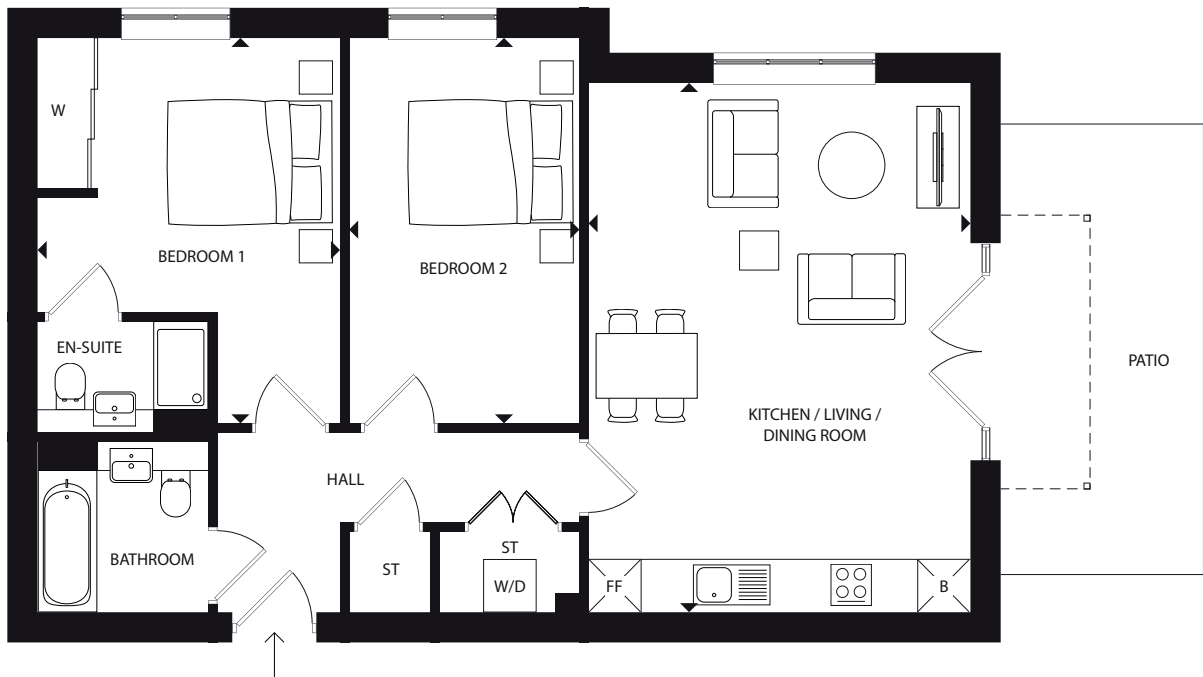

GROUND FLOOR

PLOT 132 TWO BEDROOM APARTMENT

Kitchen / Living / Dining Room	4.35m x 6.14m	14'3" x 20'1"
Bedroom 1	3.53m x 4.51m	11'6" x 14'9"
Bedroom 2	2.68m x 4.51m	8'9" x 14'9"