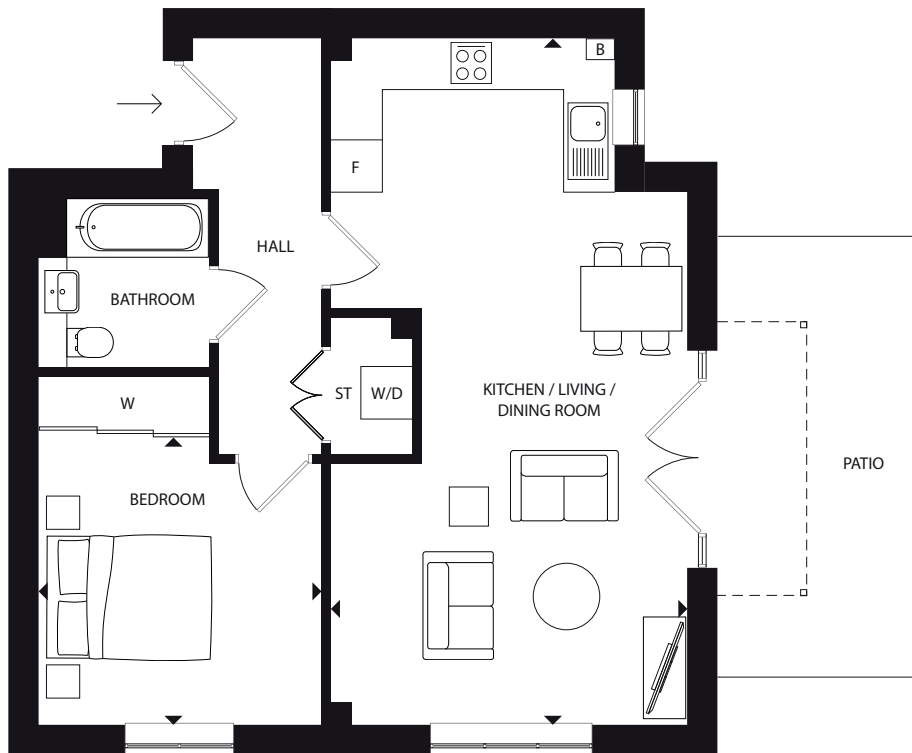

GROUND FLOOR

PLOT 130 ONE BEDROOM APARTMENT

Kitchen / Living / Dining Room	4.10m x 7.97m	13'5" x 26'1"
Bedroom	3.27m x 3.32m	10'8" x 10'10"