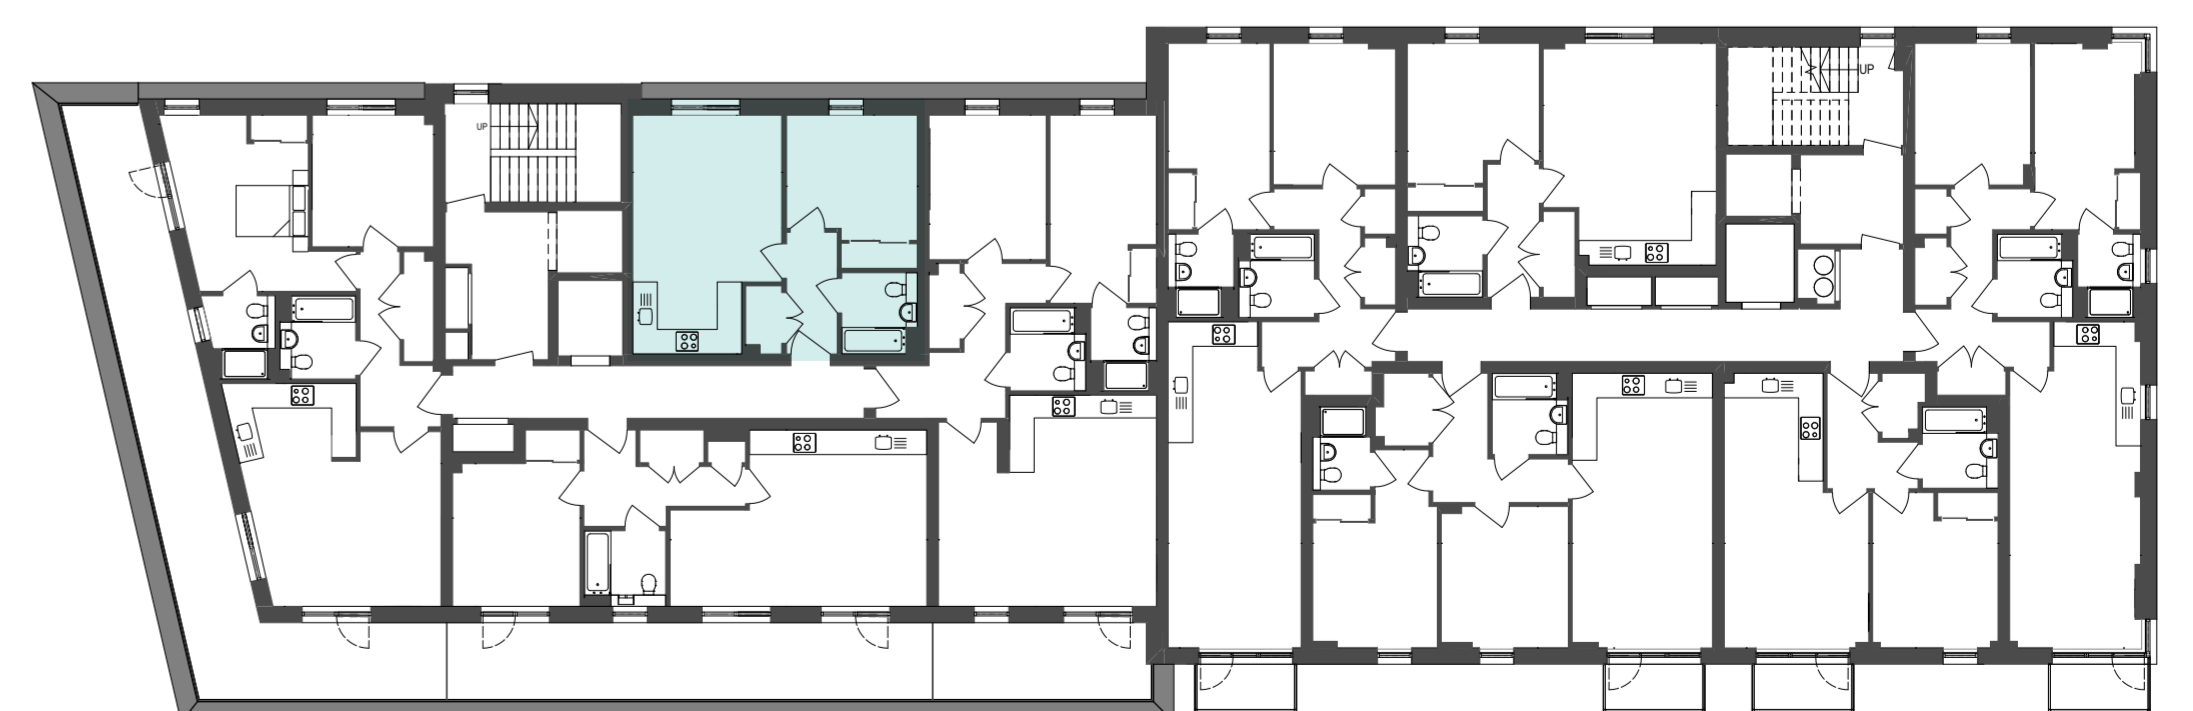

SEWELL BUILDING

APARTMENT 22

ONE BEDROOM – FOURTH FLOOR

Kitchen / Living / Dining Room

6.30m x 3.90m

20'7" x 12'8"

Bedroom

3.45m x 3.25m

11'3" x 10'7"

W - Wardrobe