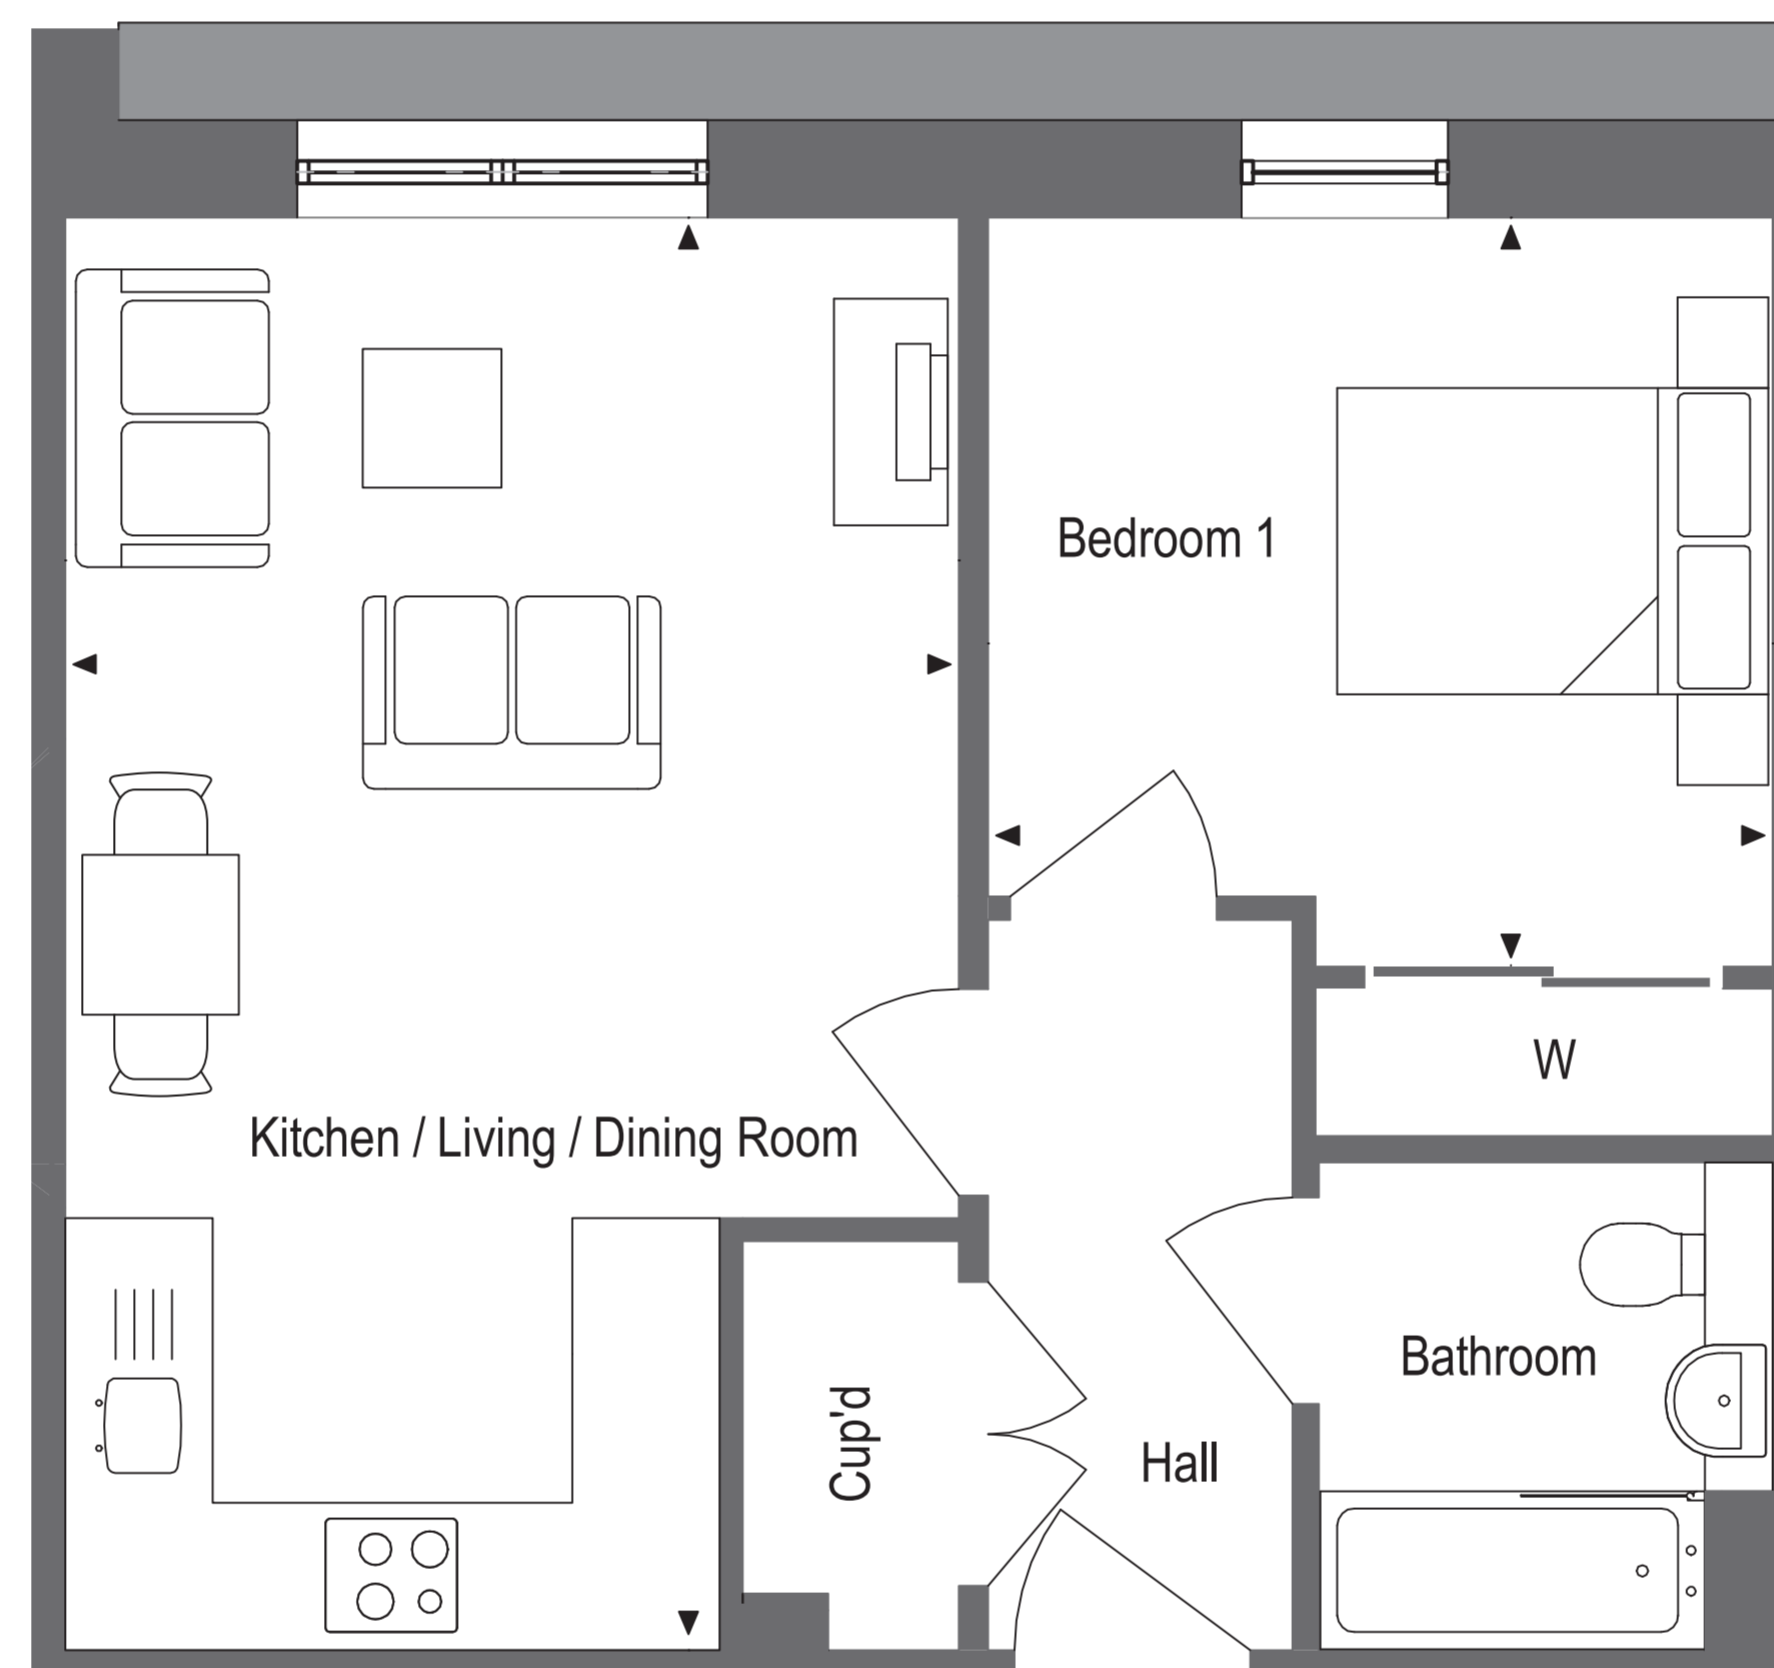

SEWELL BUILDING

APARTMENT 22

ONE BEDROOM – FOURTH FLOOR

Kitchen / Living / Dining Room

6.30m x 3.90m

20'7" x 12'8"

Bedroom

3.45m x 3.25m

11'3" x 10'7"

W - Wardrobe