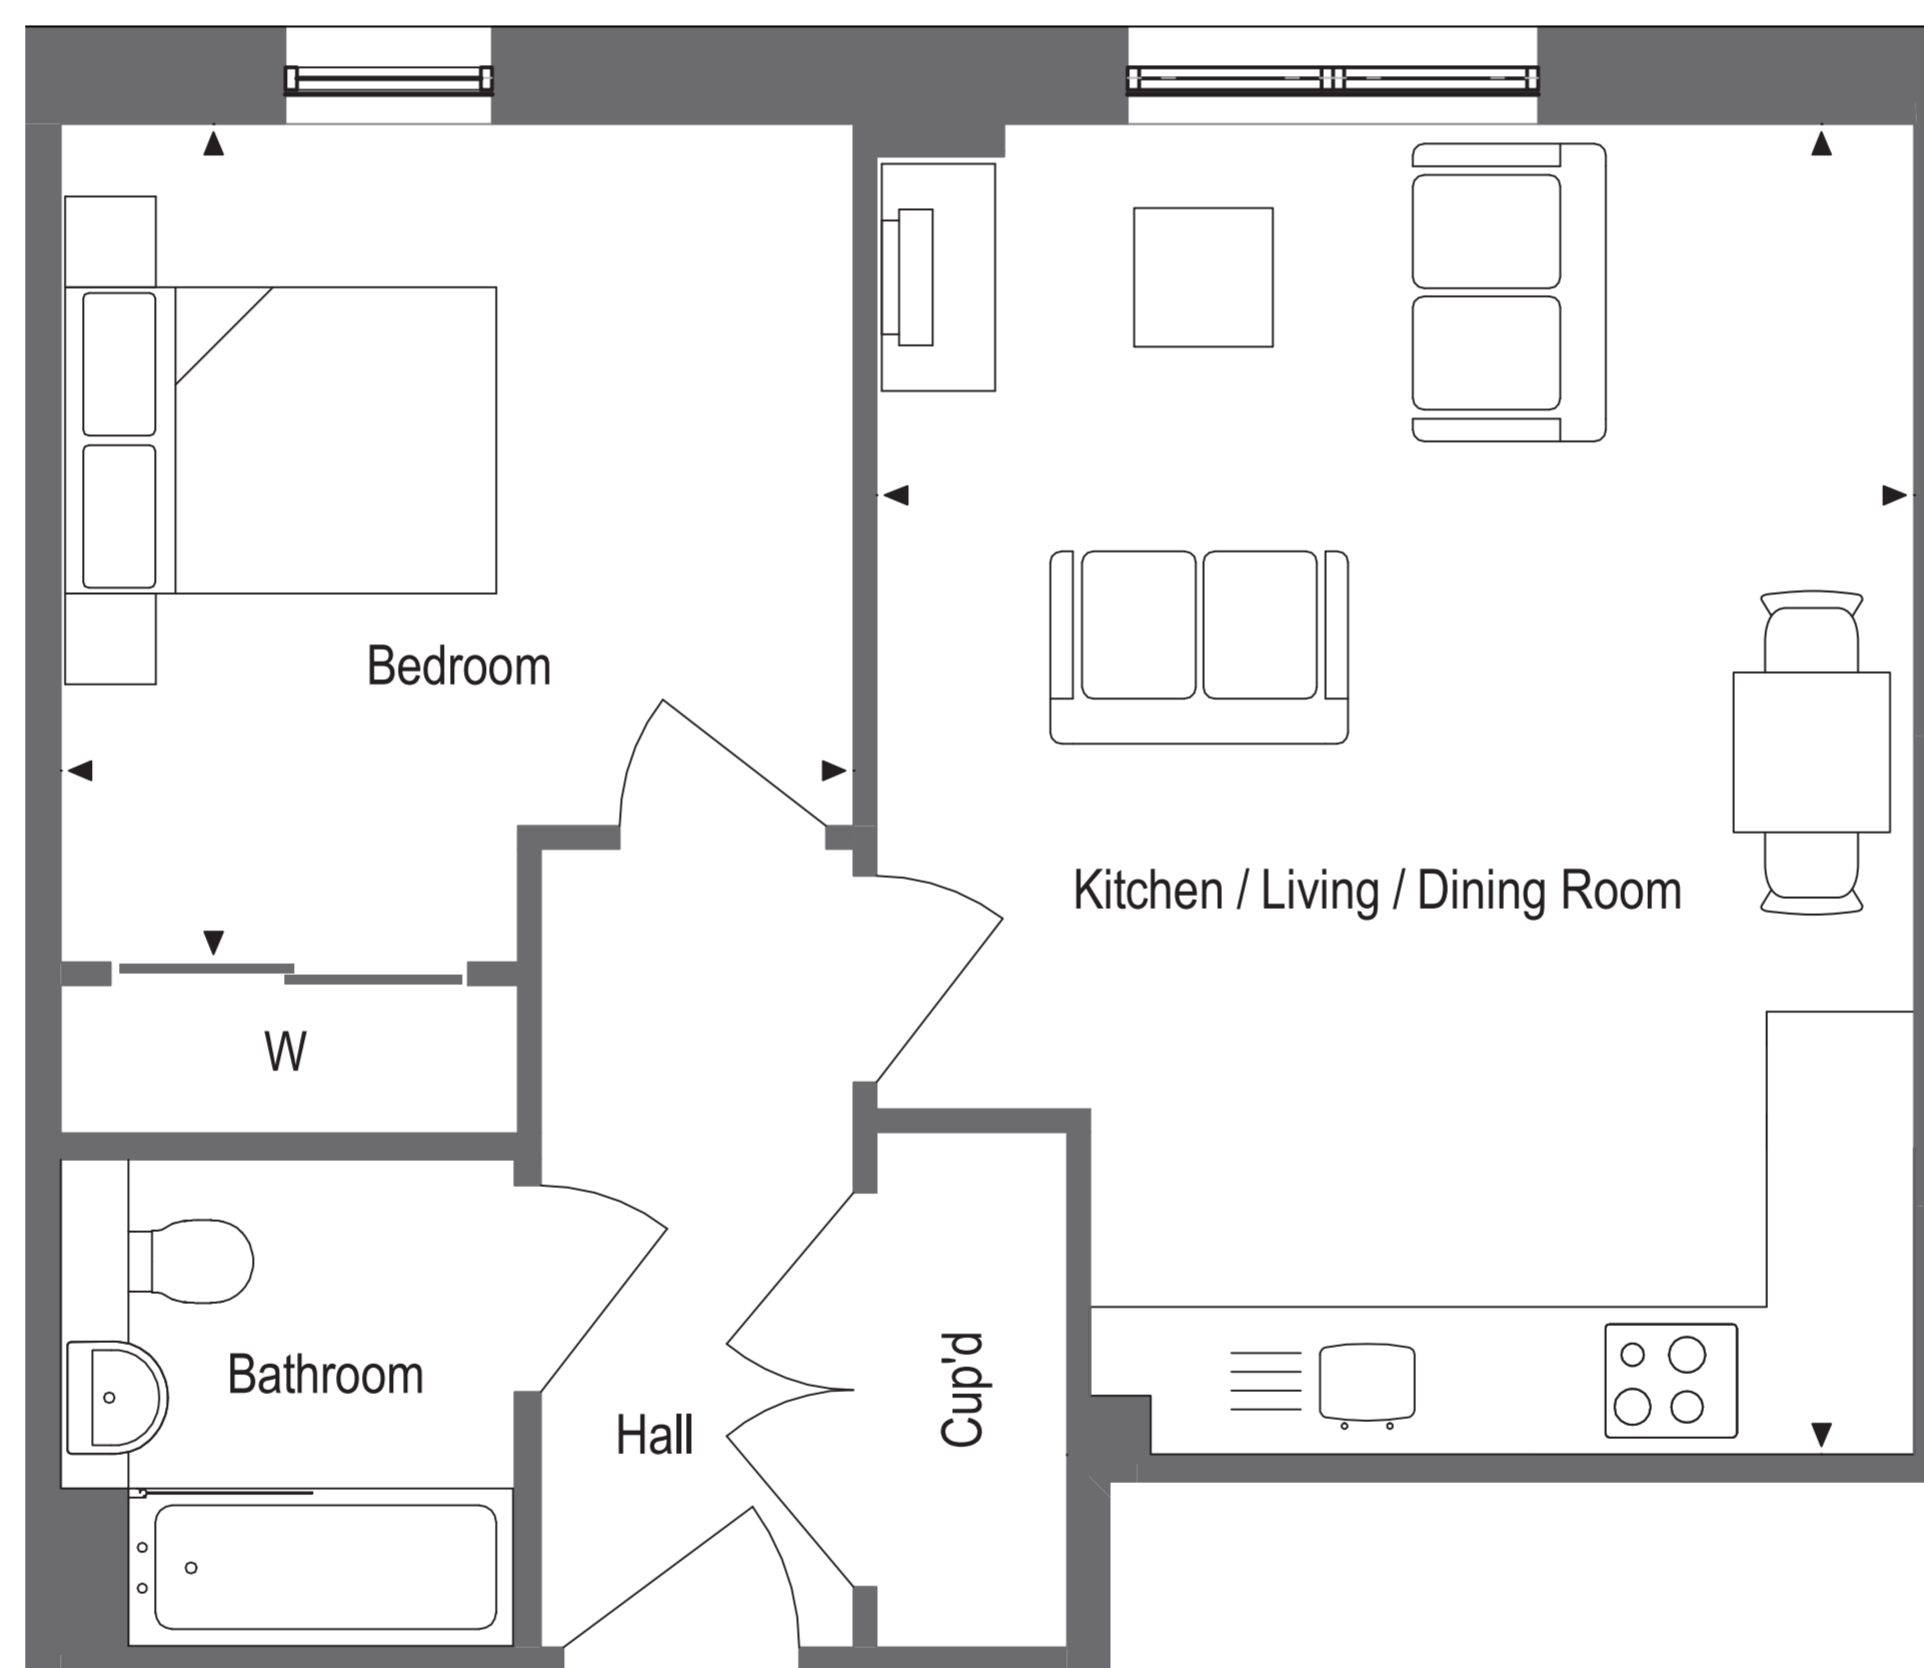

SEWELL BUILDING

APARTMENT 34

ONE BEDROOM – THIRD FLOOR

Kitchen / Living / Dining Room

4.55m x 5.85m

14'9" x 19'2"

Bedroom

3.45m x 3.65m

11'3" x 12'0"

W - Wardrobe