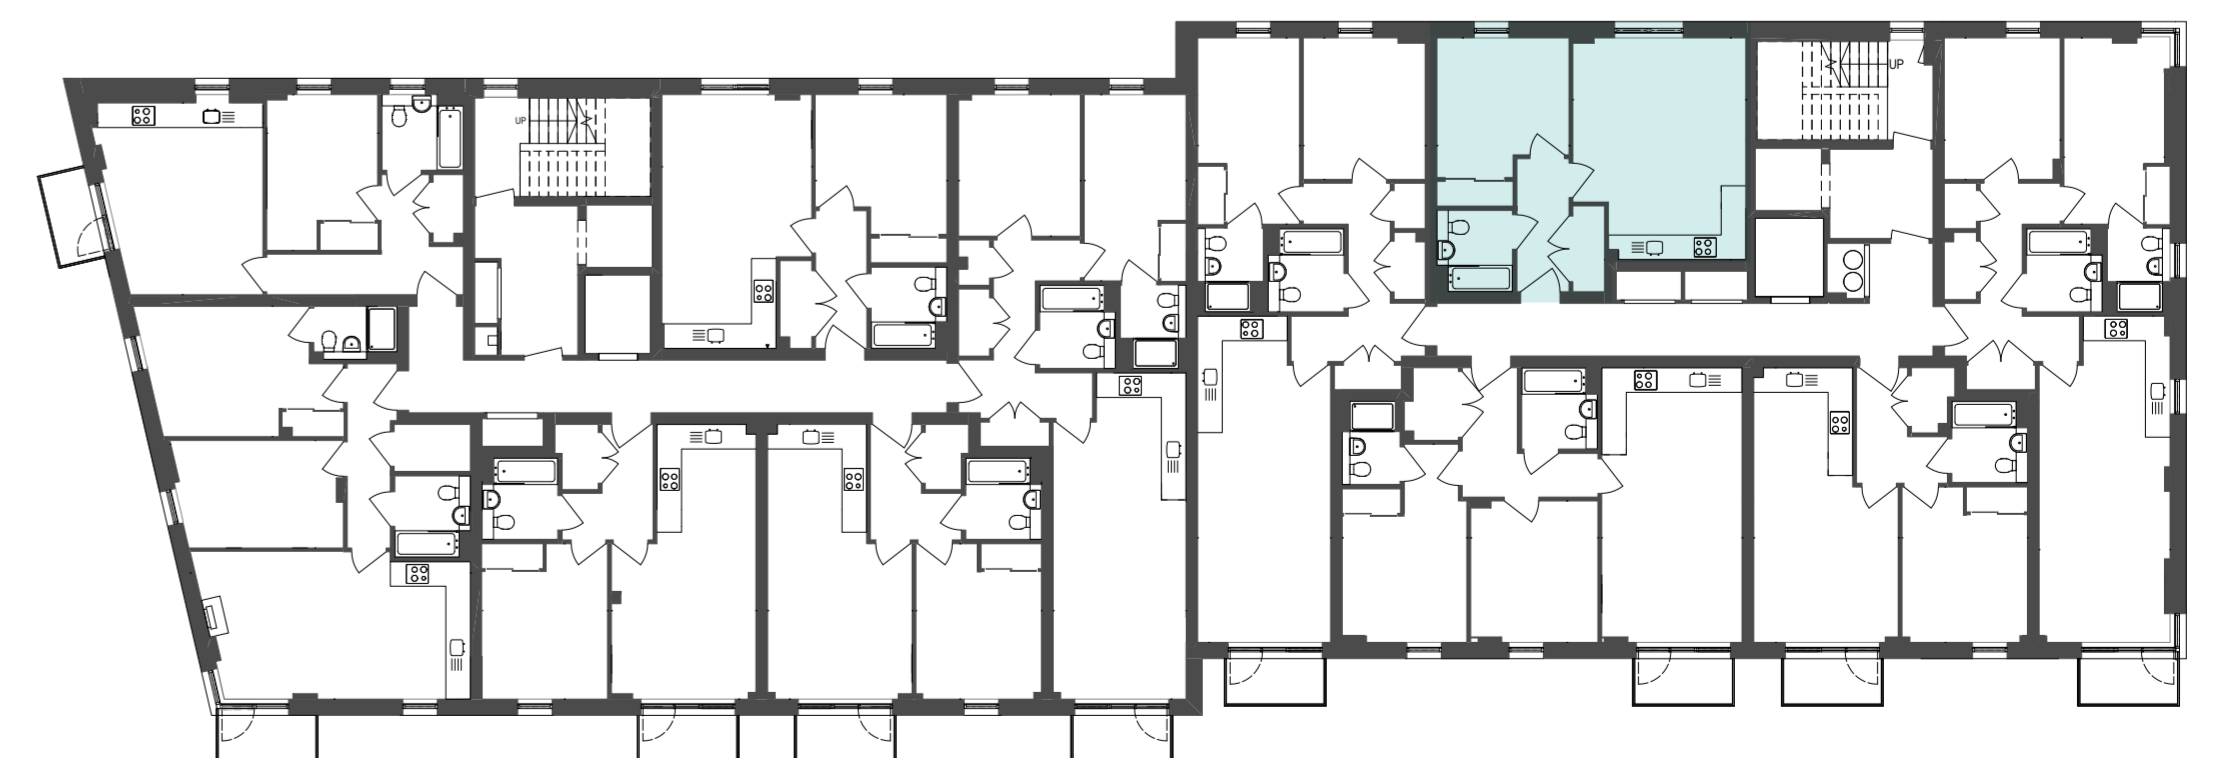

SEWELL BUILDING

APARTMENT 34

ONE BEDROOM – THIRD FLOOR

Kitchen / Living / Dining Room

4.55m x 5.85m

14'9" x 19'2"

Bedroom

3.45m x 3.65m

11'3" x 12'0"

W - Wardrobe