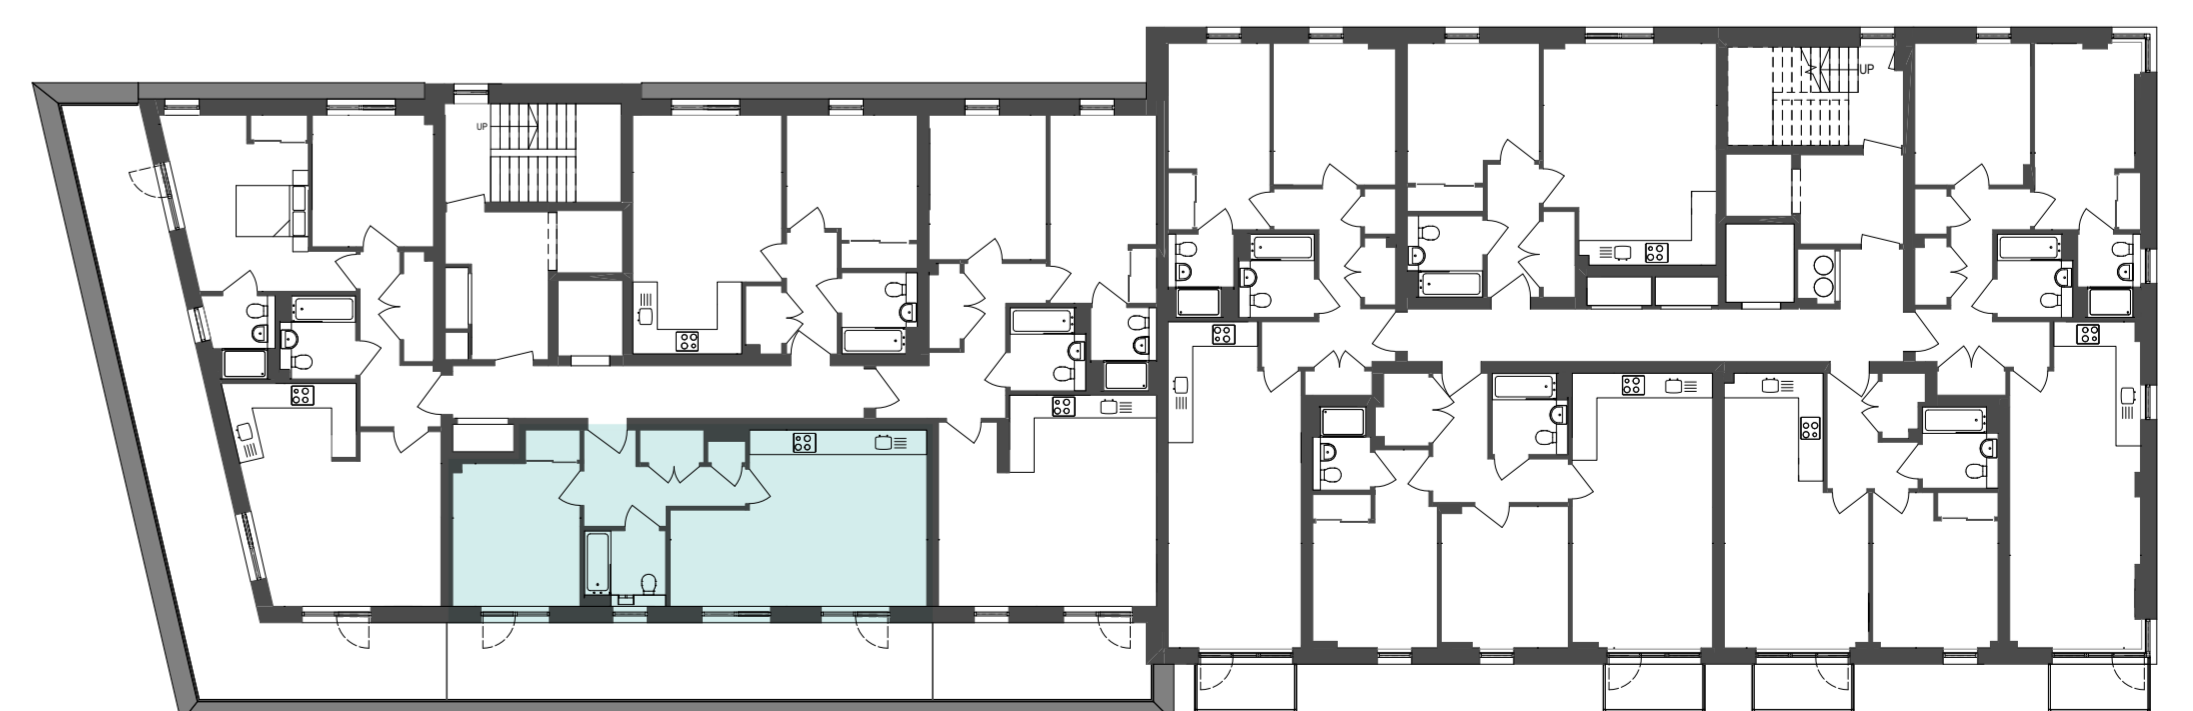

SEWELL BUILDING

APARTMENT 20

ONE BEDROOM – FOURTH FLOOR

Kitchen / Living / Dining Room

4.65m x 6.75m

15'3" x 22'1"

Bedroom

3.35m x 3.75m

11'0" x 12'3"

W - Wardrobe