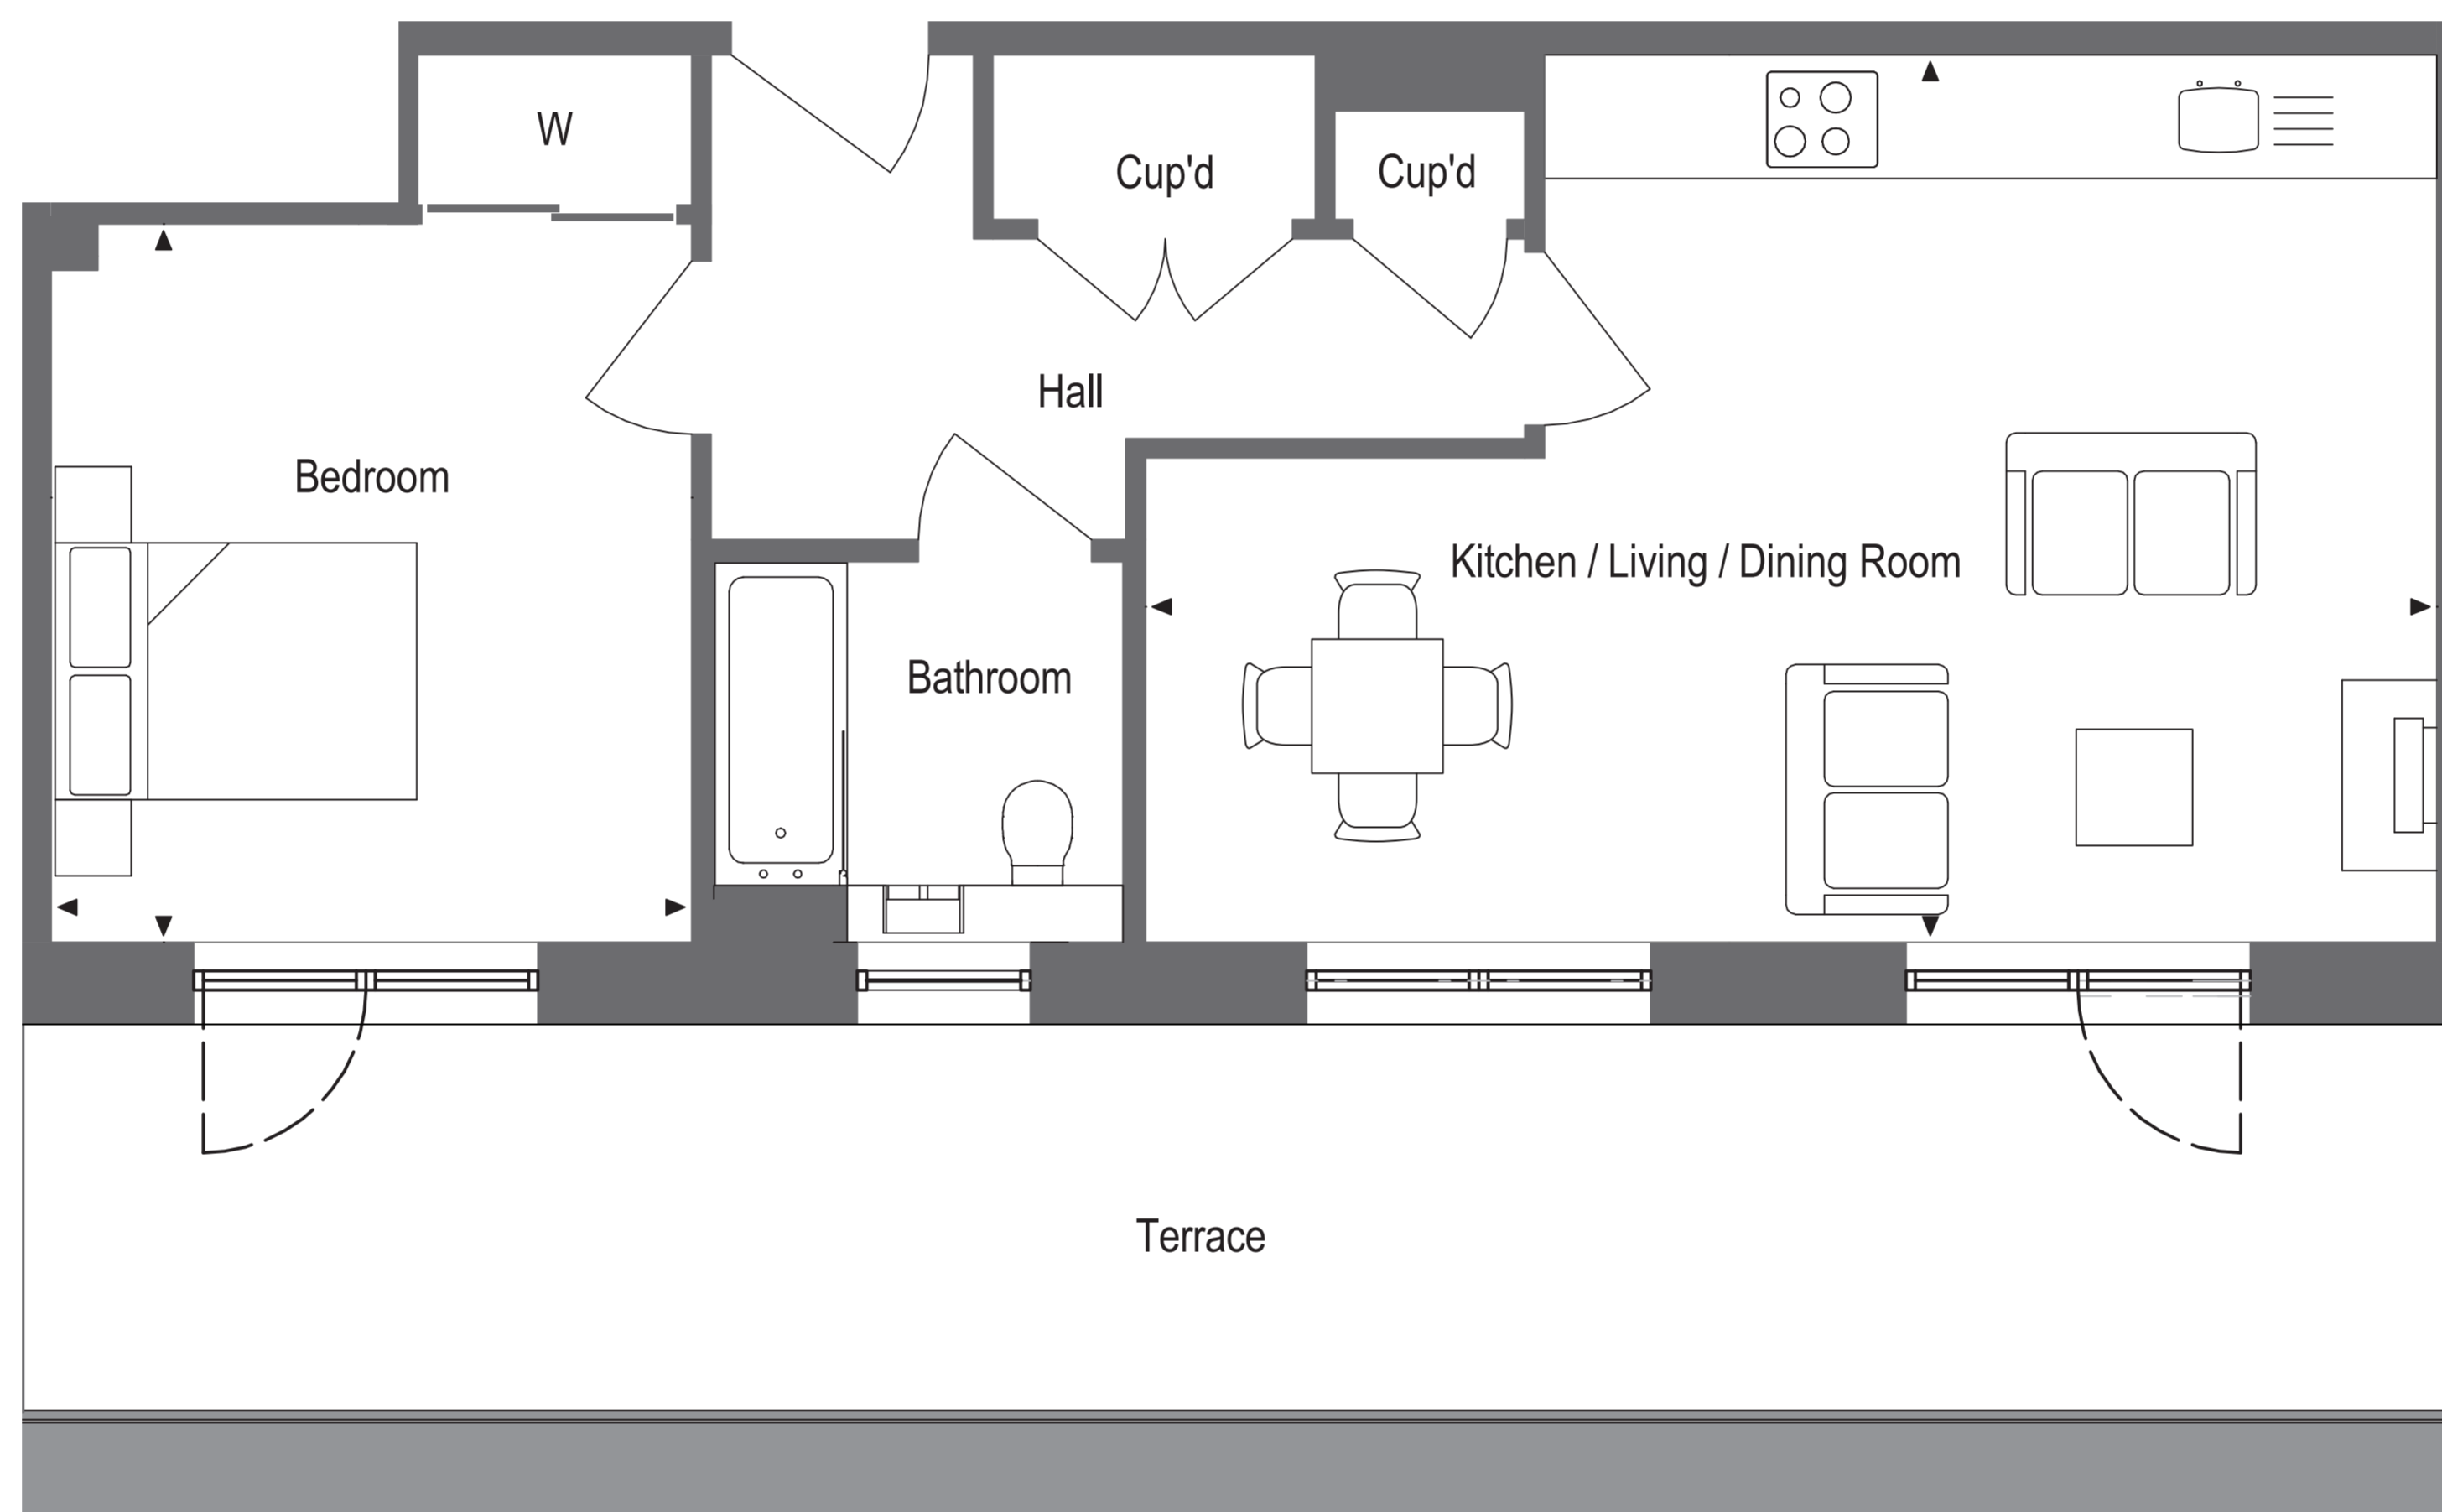

SEWELL BUILDING

APARTMENT 20

ONE BEDROOM – FOURTH FLOOR

Kitchen / Living / Dining Room

4.65m x 6.75m

15'3" x 22'1"

Bedroom

3.35m x 3.75m

11'0" x 12'3"

W - Wardrobe