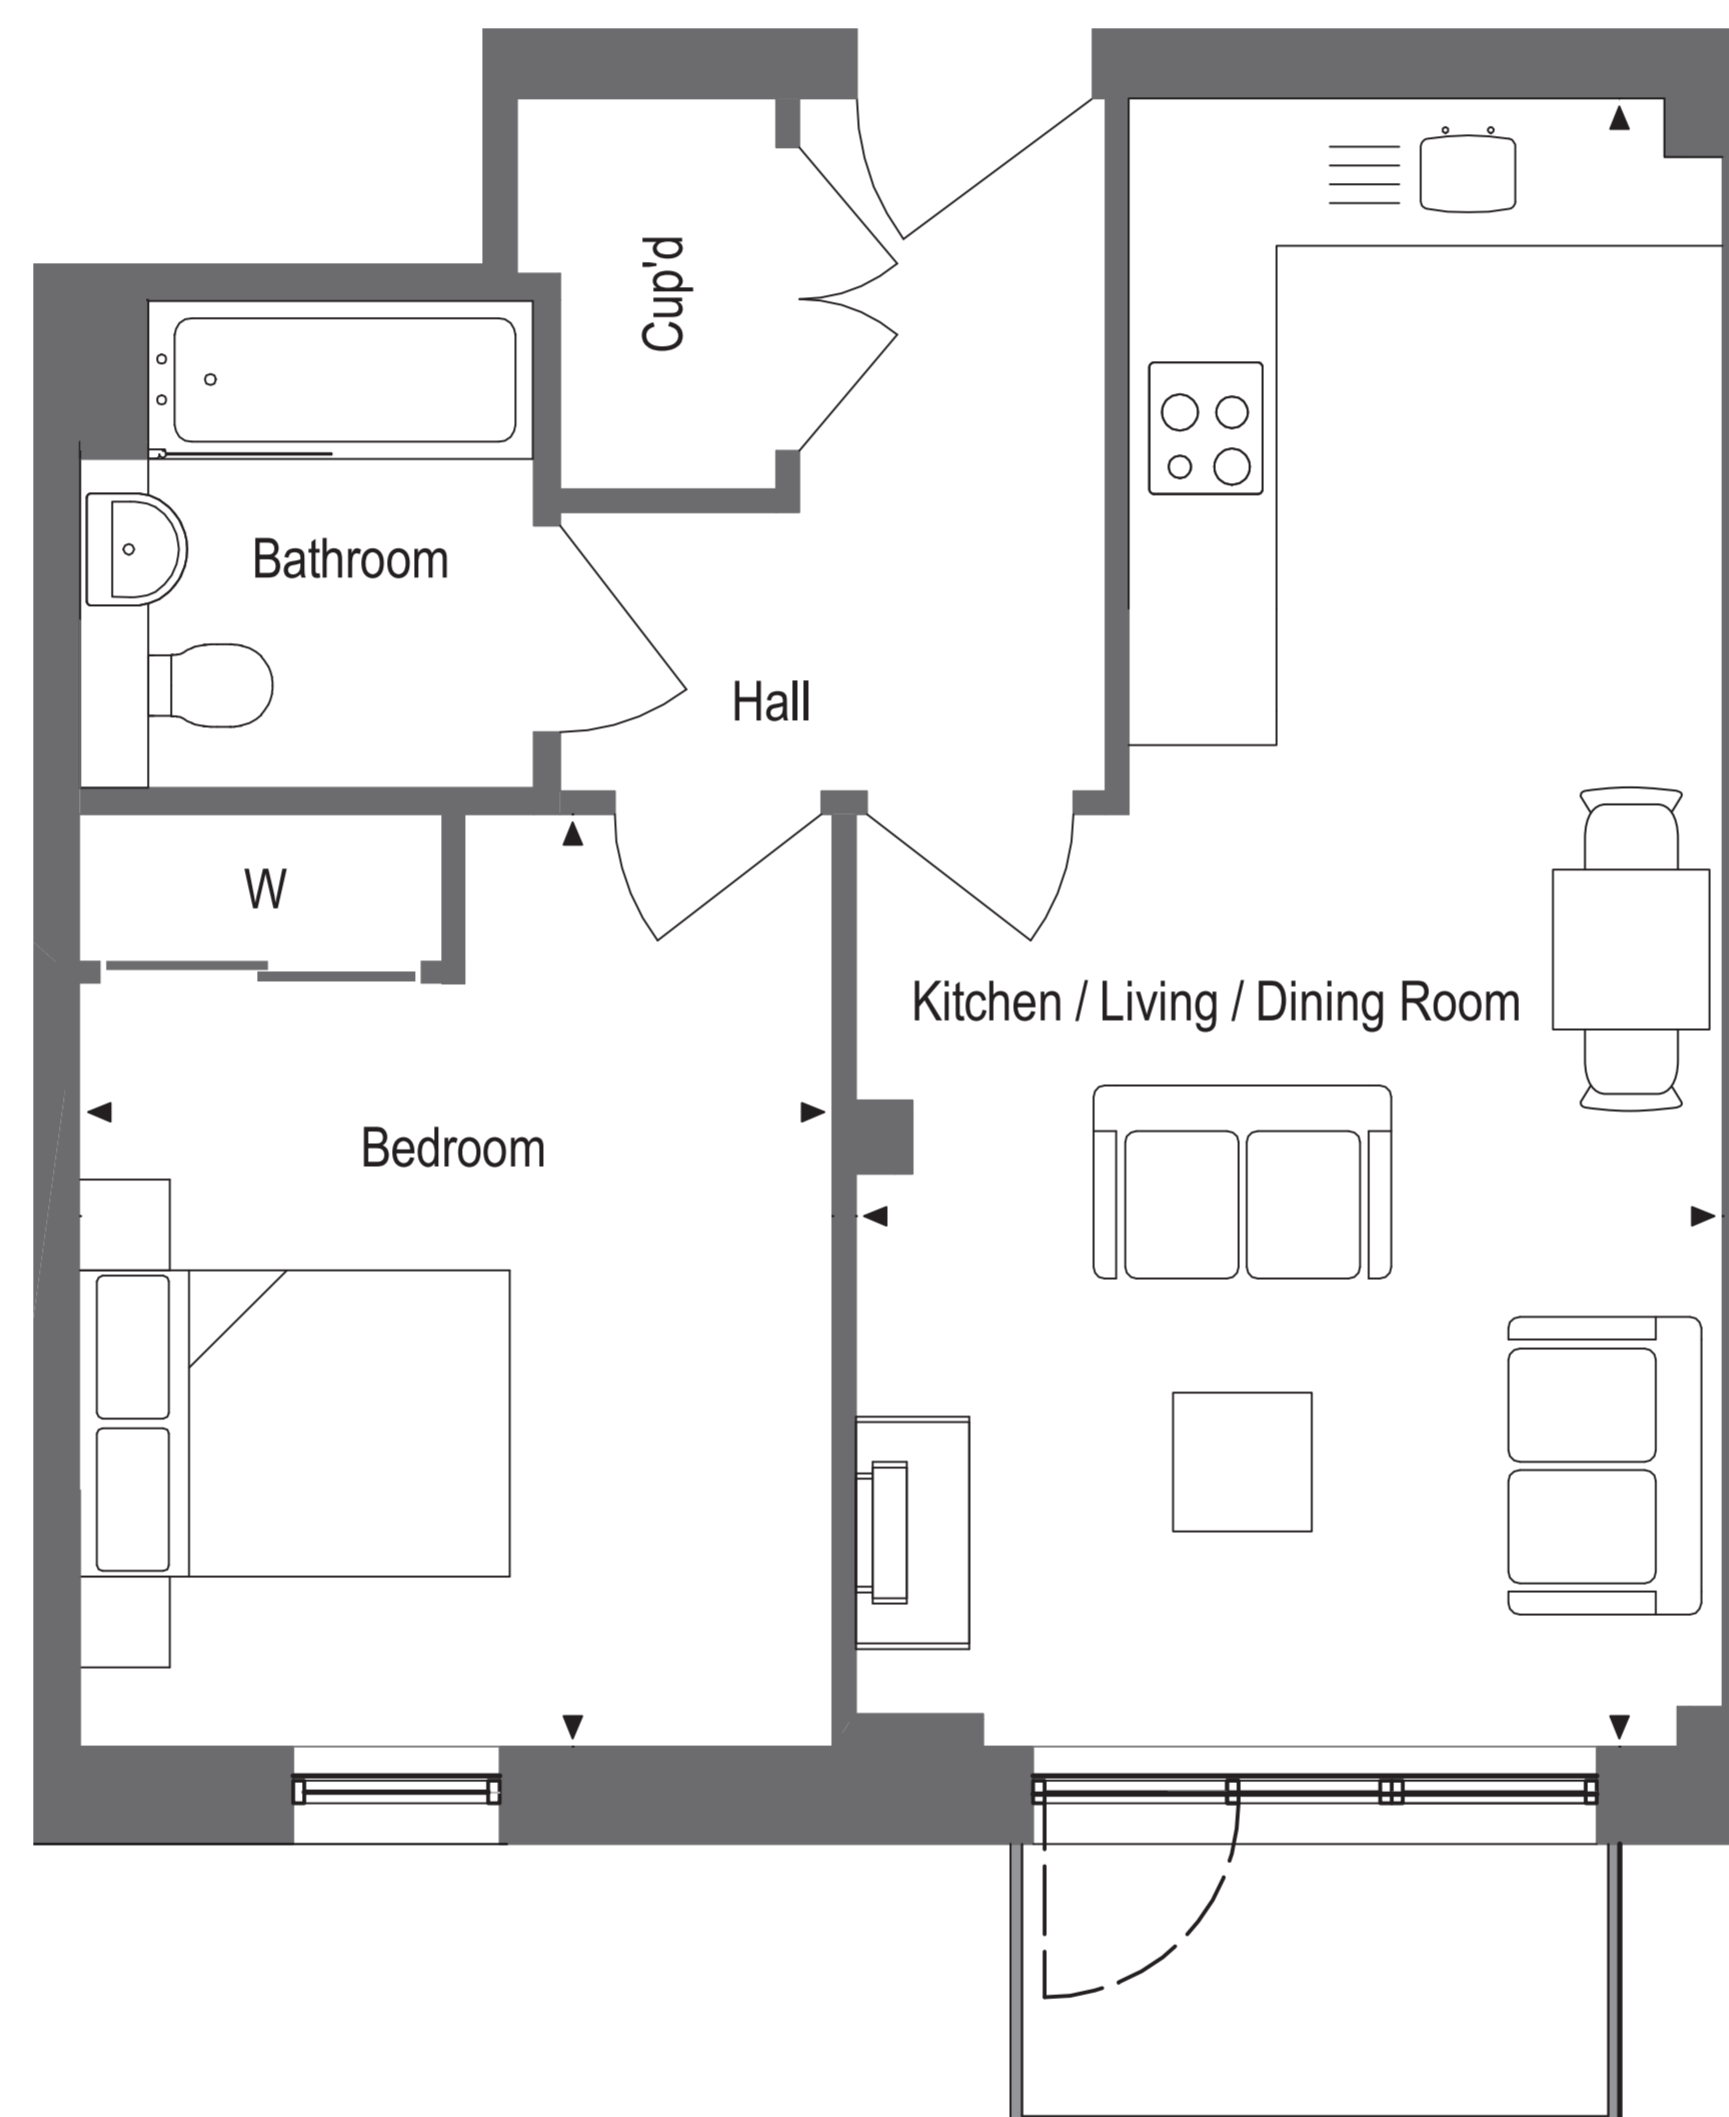

SEWELL BUILDING

APARTMENT 17

ONE BEDROOM – THIRD FLOOR

Kitchen / Living / Dining Room

3.80m x 7.25m

12'5" x 23'8"

Bedroom

3.30m x 4.10m

10'8" x 13'5"

W - Wardrobe