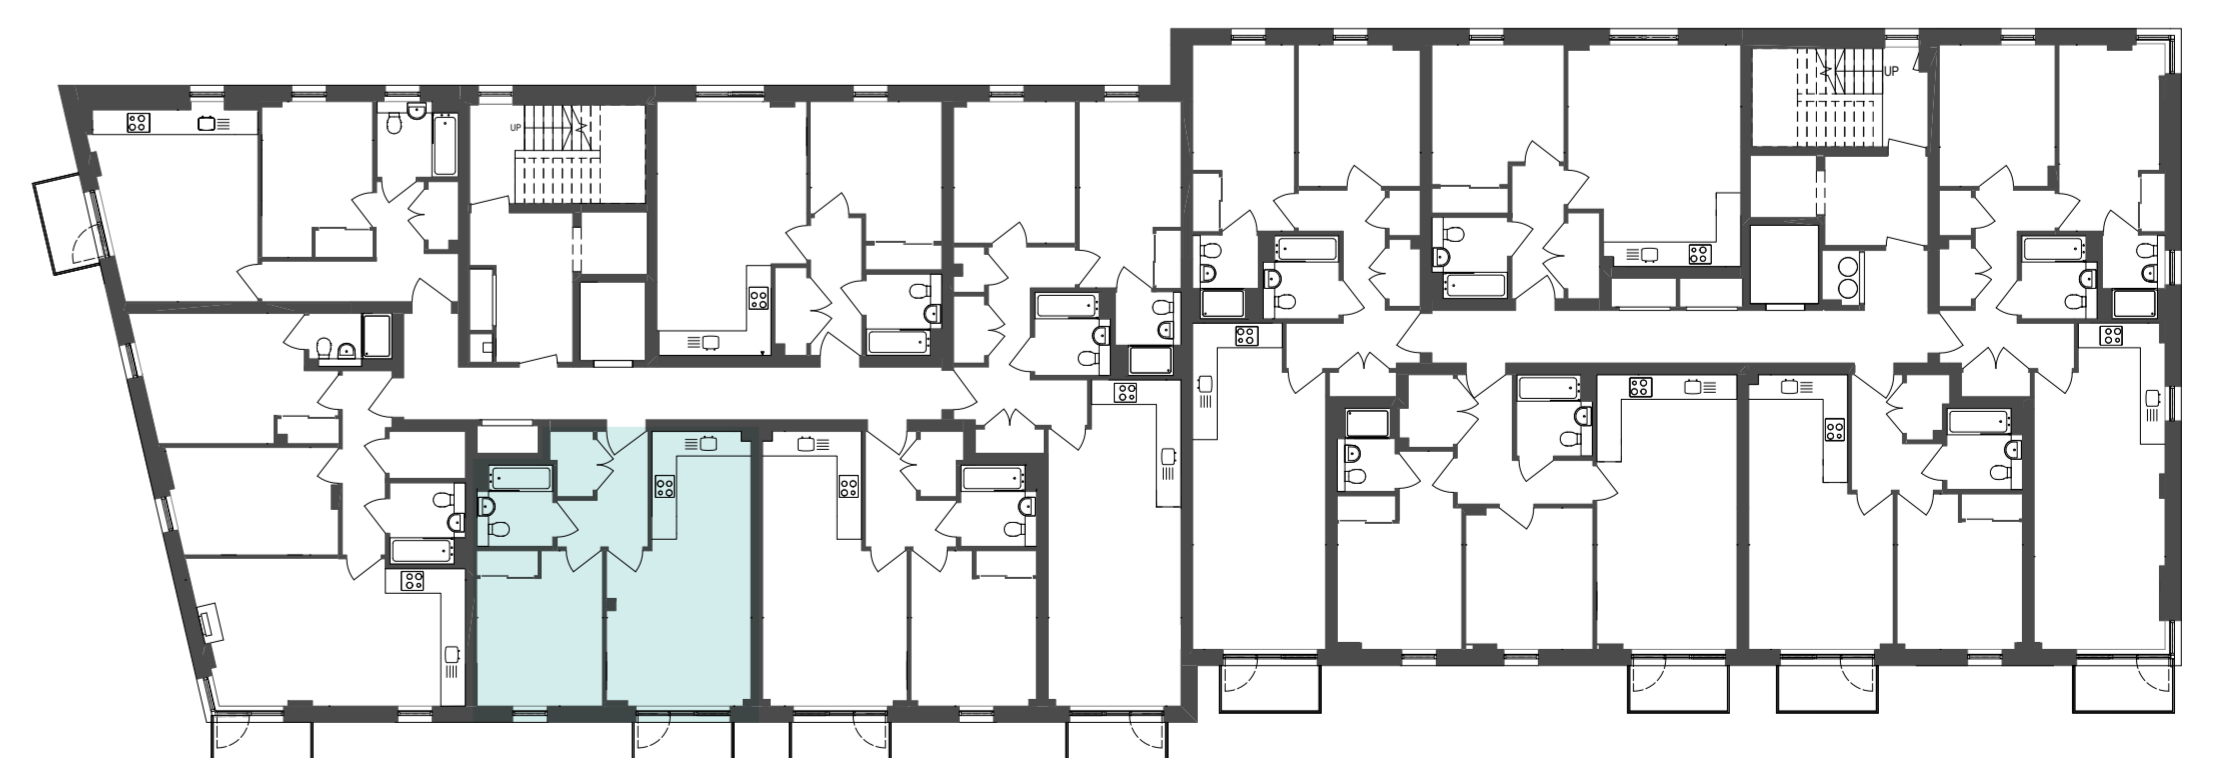

SEWELL BUILDING

APARTMENT 17

ONE BEDROOM – THIRD FLOOR

Kitchen / Living / Dining Room

3.80m x 7.25m

12'5" x 23'8"

Bedroom

3.30m x 4.10m

10'8" x 13'5"

W - Wardrobe