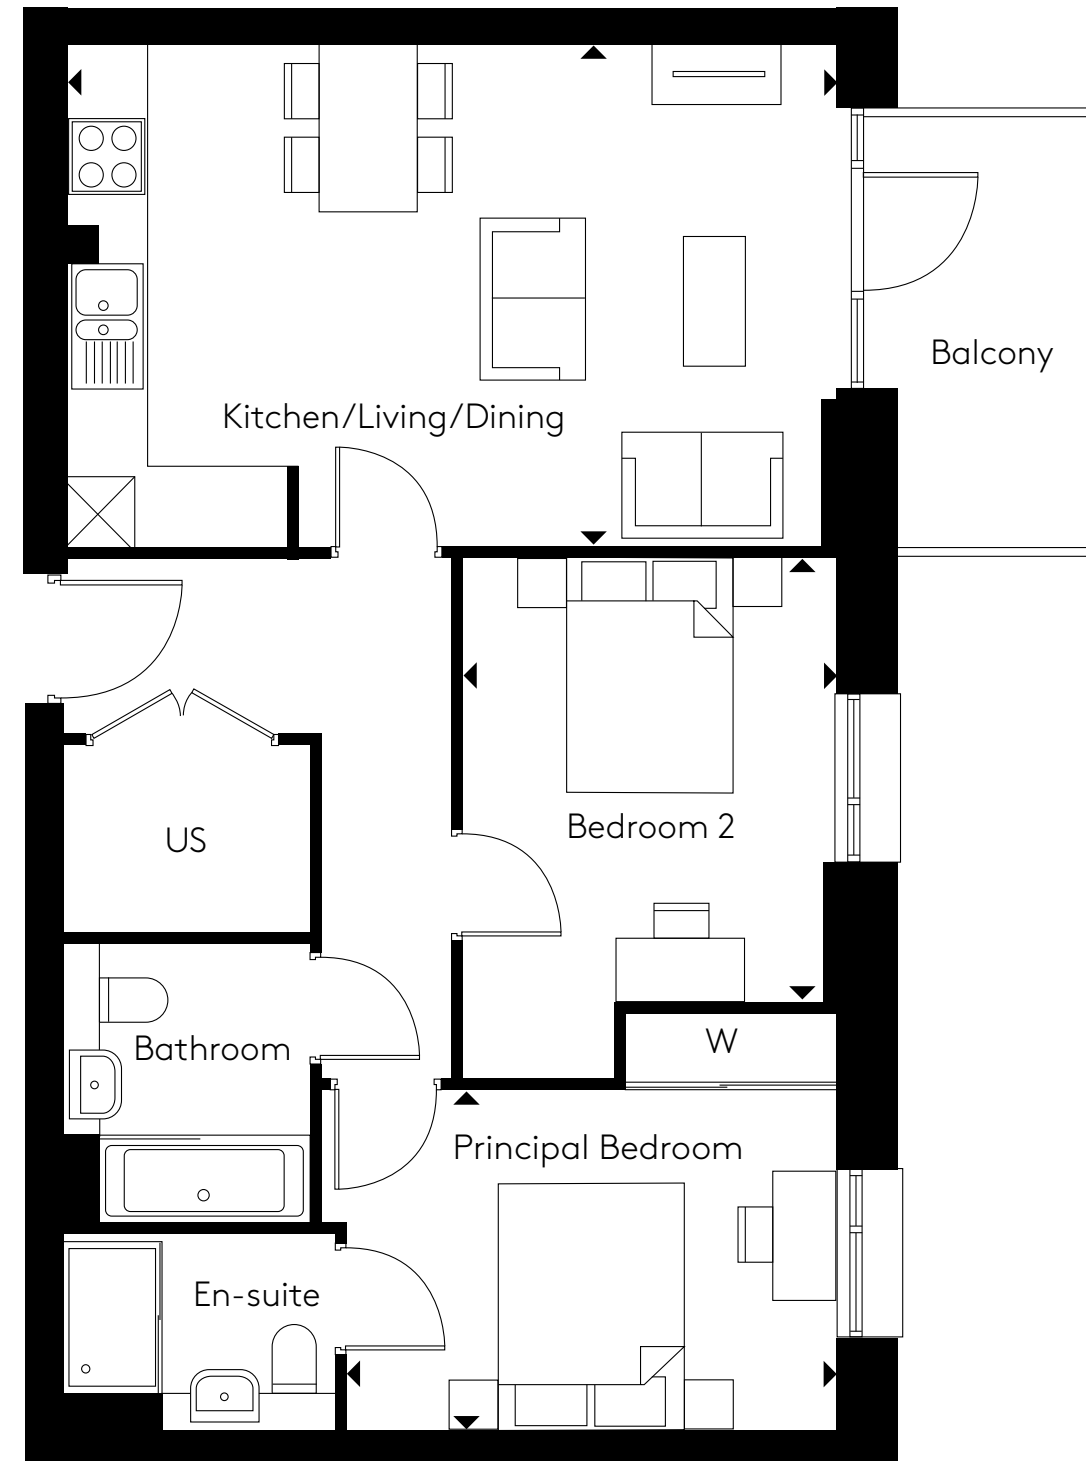

## FLOOR 2 EAST

### G3.13 – 2 bedroom apartment

Kitchen/Living/Dining

4.15m x 6.25m      13'7" x 20'6"

Principal Bedroom

2.75m x 3.95m      9'0" x 12'11"

Bedroom 2

4.20m x 3.05m      13'9" x 10'0"

Floor 2