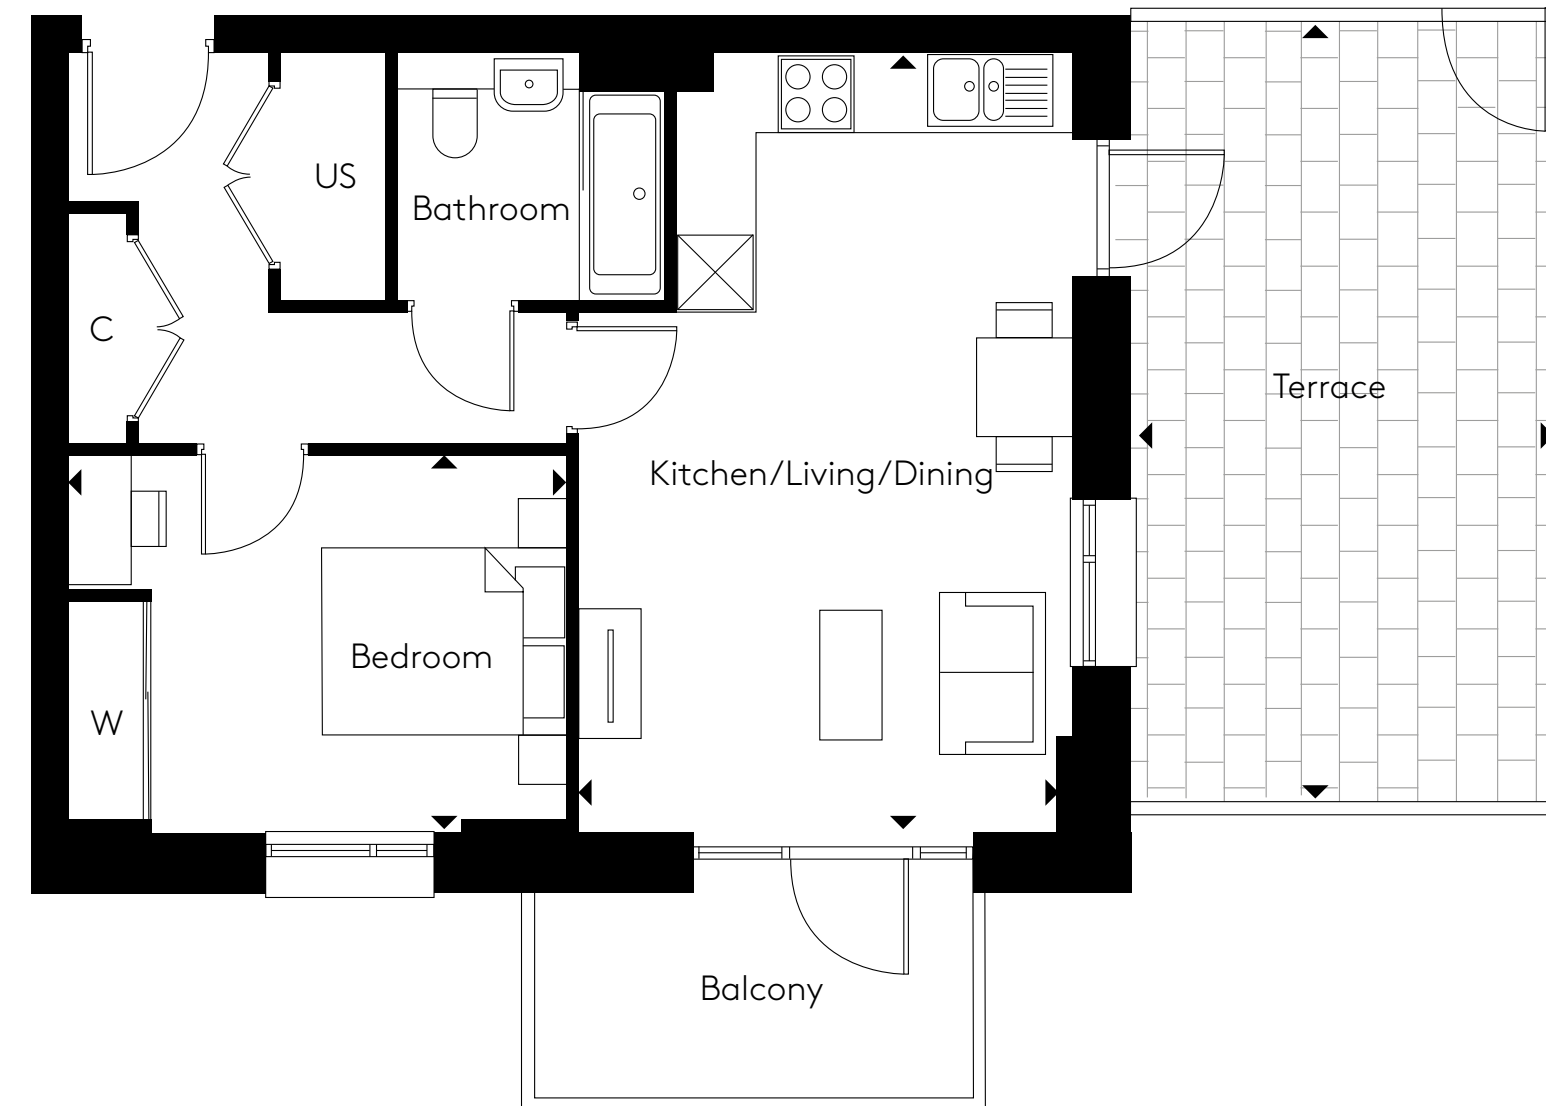

## FLOOR 1 WEST

### G1.7 – 1 bedroom apartment

Kitchen/Living/Dining

6.25m x 3.95m      20'6" x 12'11"

Bedroom

3.00m x 4.00m      9'10" x 13'1"

Floor 1