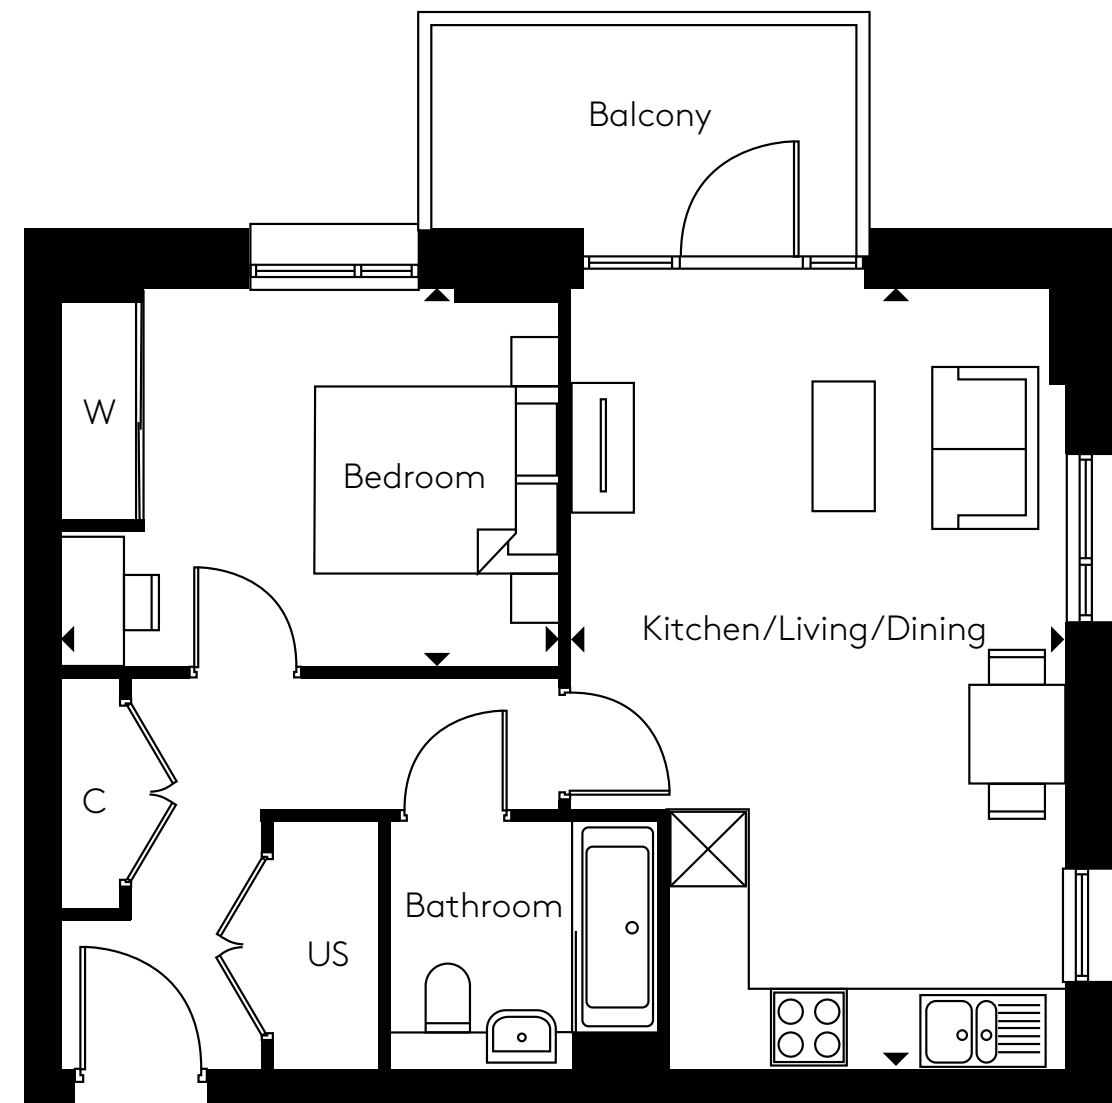

GREEN SQUARE

FLOOR 4 WEST

G1.39 – 1 bedroom apartment

Kitchen/Living/Dining

6.25m x 3.95m 20'6" x 12'11"

Bedroom

3.00m x 4.00m 9'10" x 13'1"

Floor 4