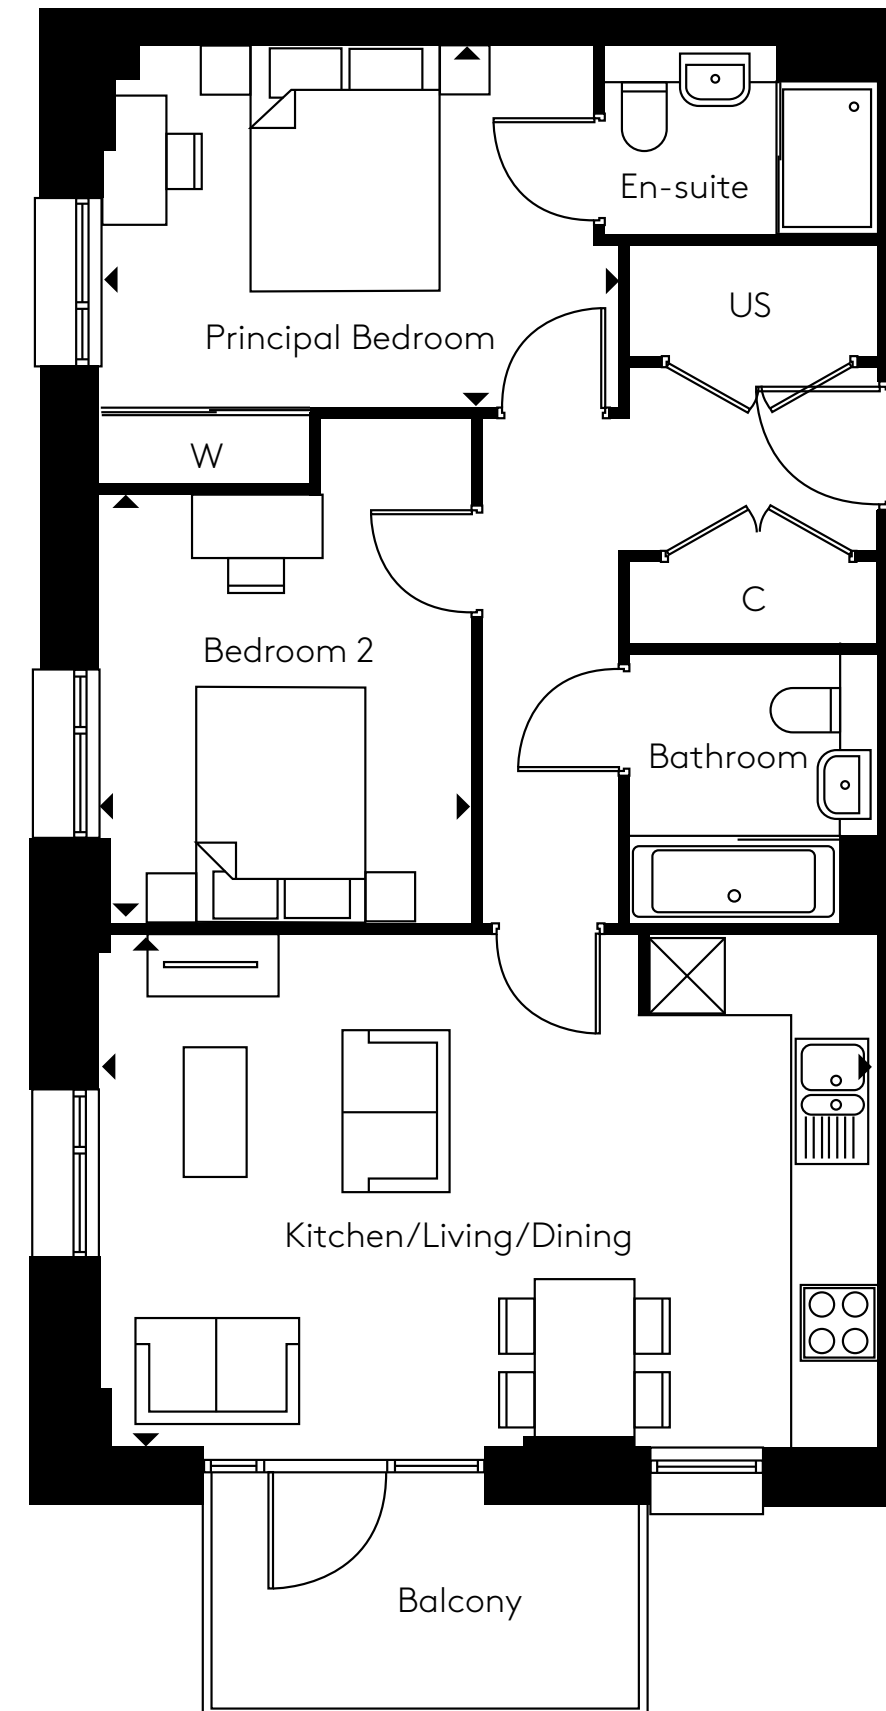

GREEN SQUARE

FLOOR 4 WEST

G1.35 – 2 bedroom apartment

Kitchen/Living/Dining

4.10m x 6.35m 13'5" x 20'9"

Principal Bedroom

2.80m x 4.15m 9'2" x 13'7"

Bedroom 2

4.15m x 2.90m 13'7" x 9'6"

Floor 4