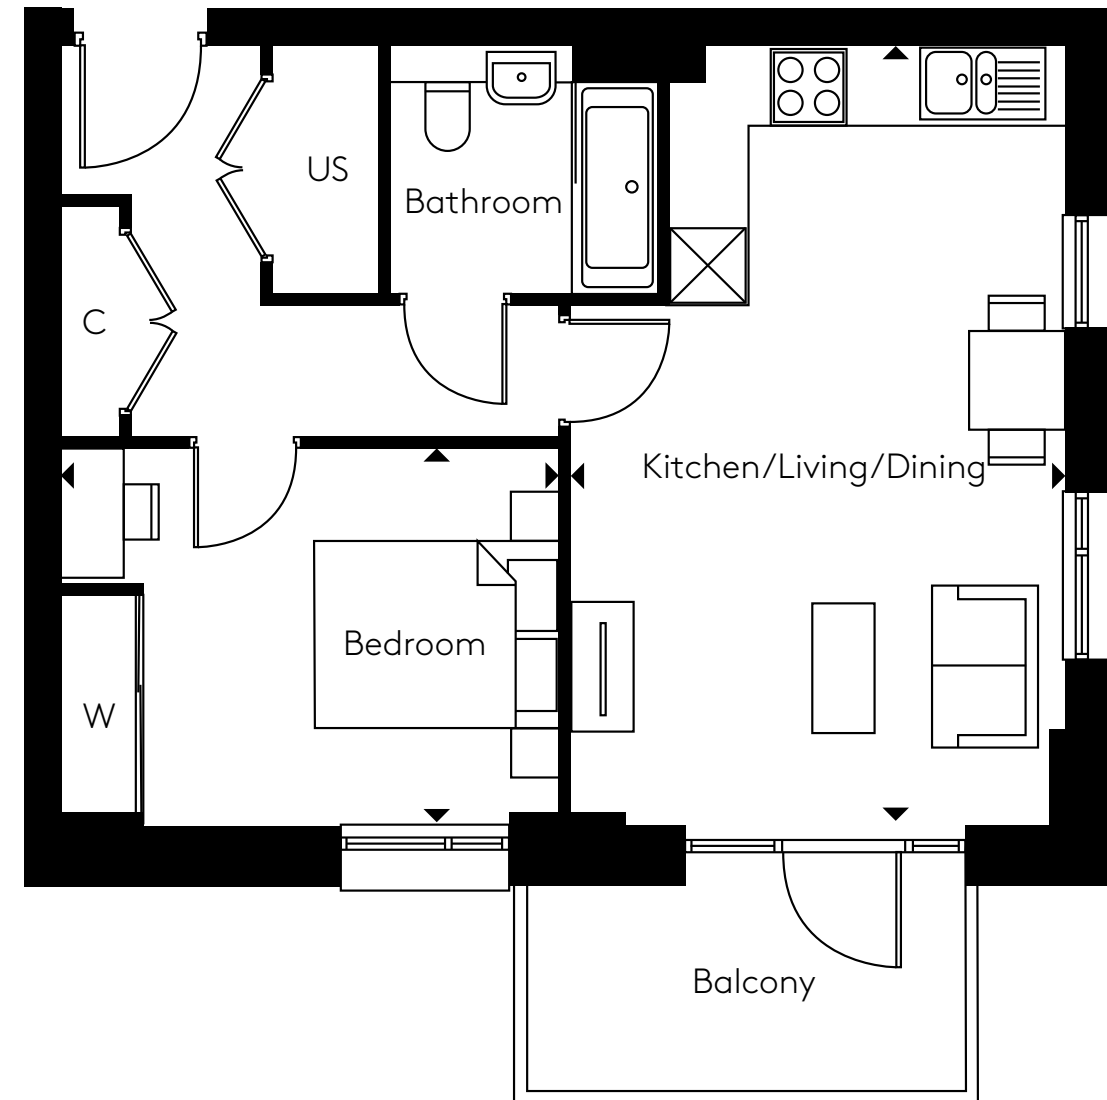

# GREEN SQUARE

FLOOR 4 WEST

## G1.34 – 1 bedroom apartment

Kitchen/Living/Dining

6.25m x 3.95m      20'6" x 12'11"

Bedroom

3.00m x 4.00m      9'10" x 13'1"

Floor 4