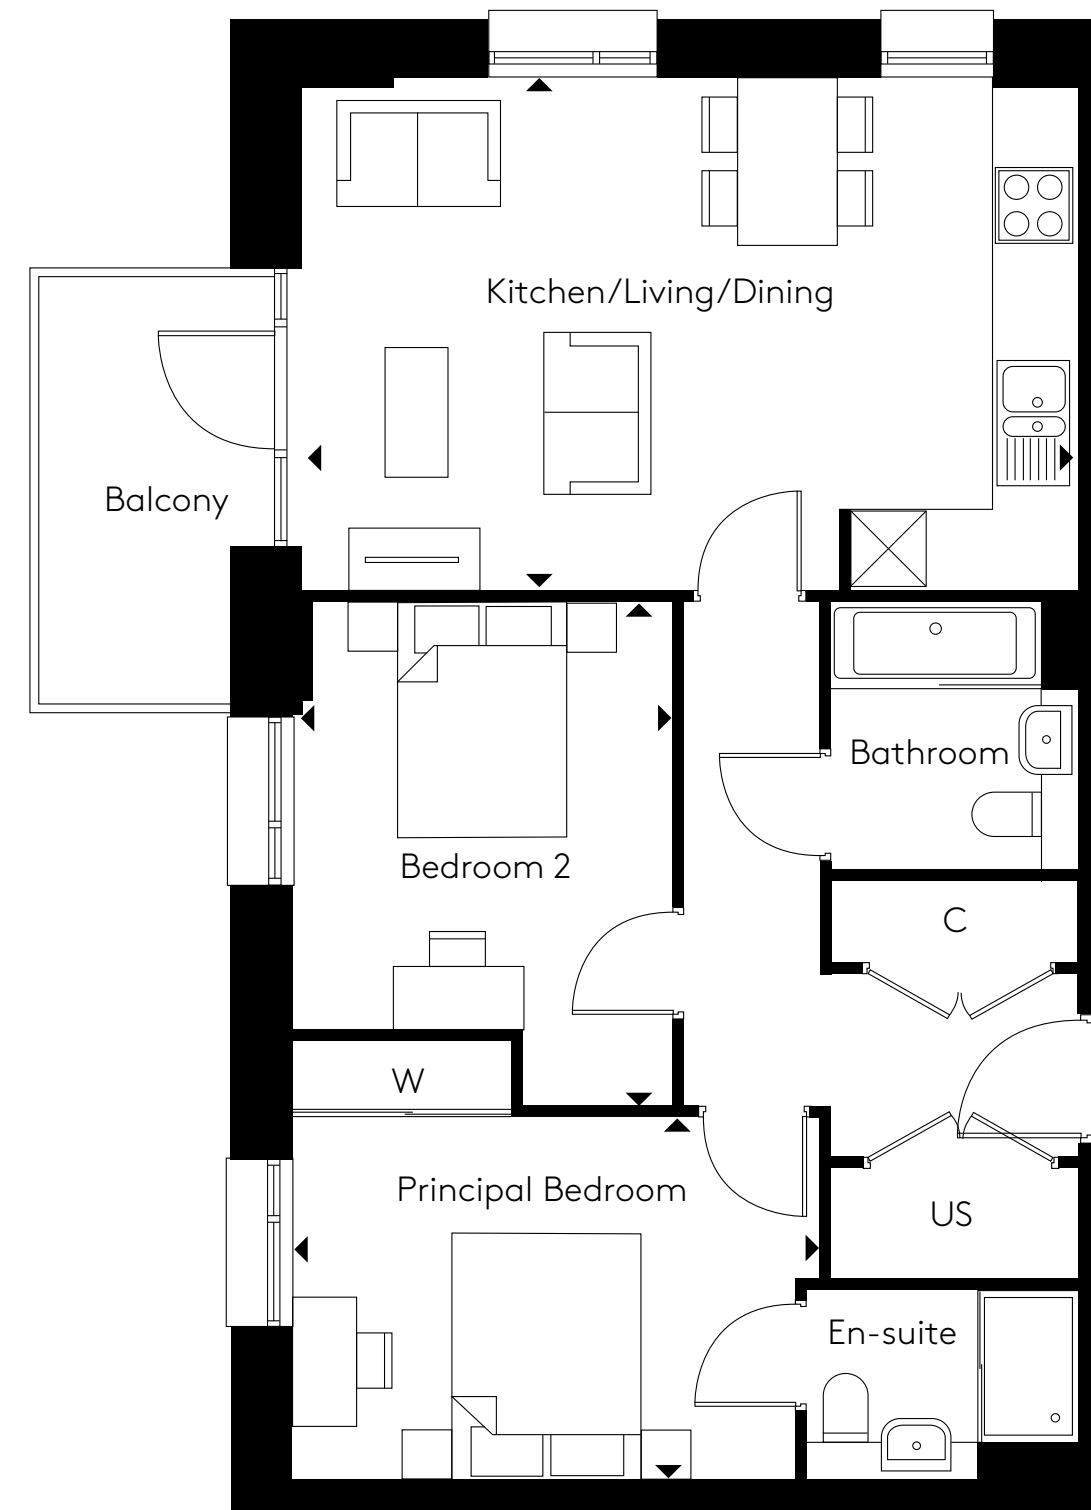

## FLOOR 2 WEST

### G1.20 – 2 bedroom apartment

Kitchen/Living/Dining

4.10m x 6.35m      13'5" x 20'9"

Principal Bedroom

2.80m x 4.15m      9'2" x 13'7"

Bedroom 2

4.15m x 2.90m      13'7" x 9'6"

Floor 2