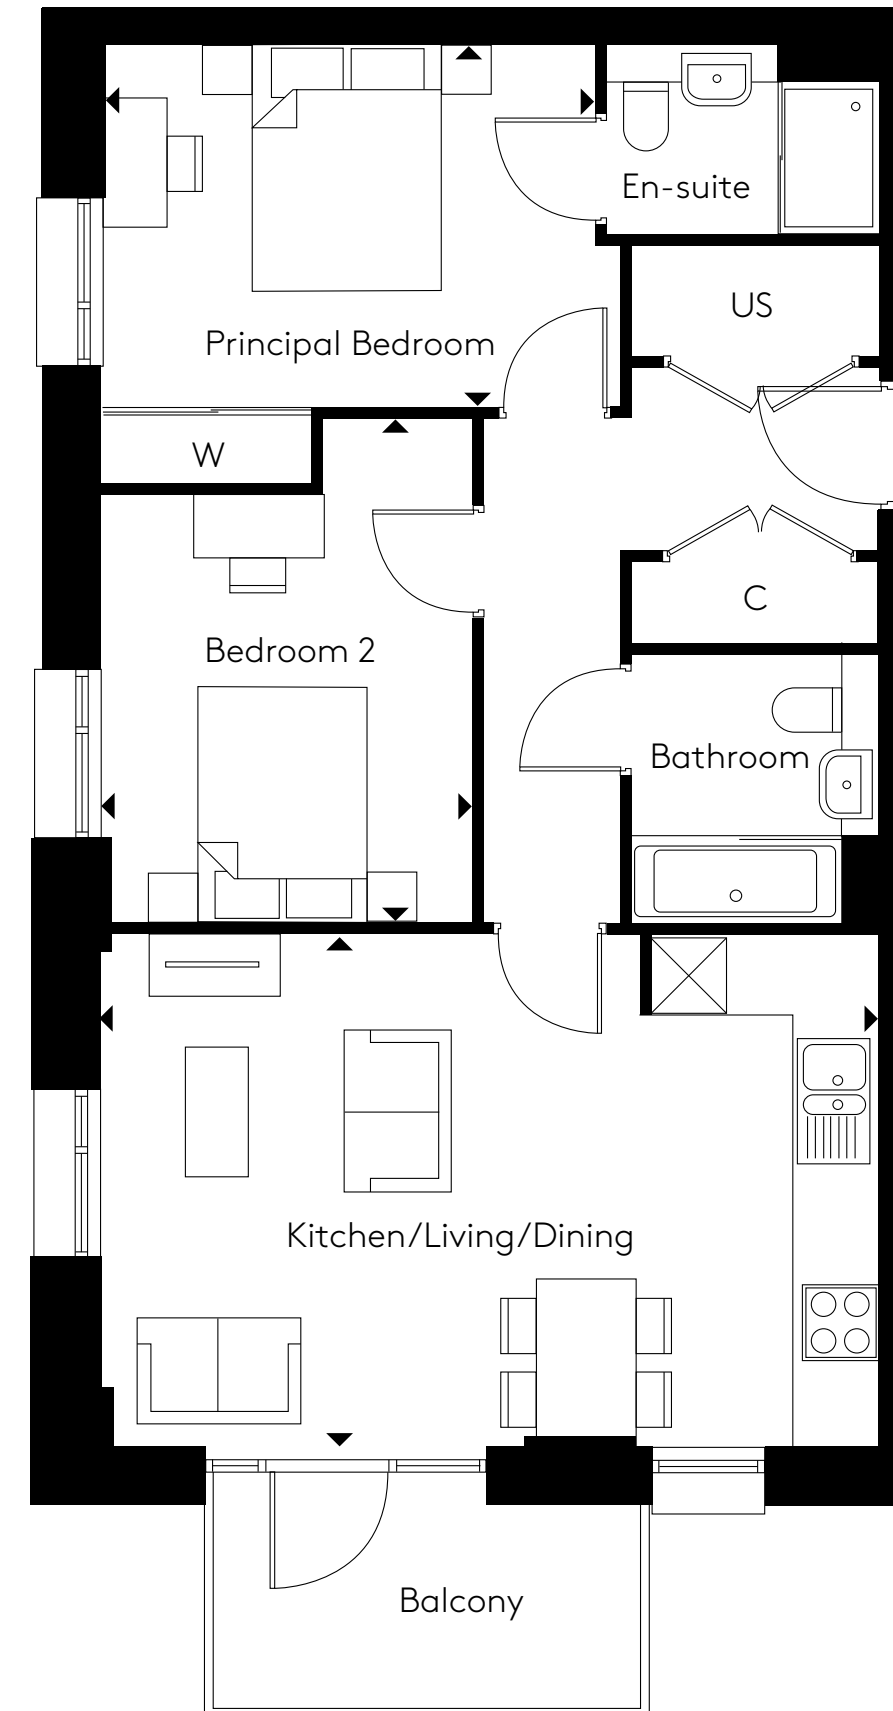

GREEN SQUARE

FLOOR 2 WEST

G1.17 – 2 bedroom apartment

Kitchen/Living/Dining

4.10m x 6.35m 13'5" x 20'9"

Principal Bedroom

2.80m x 4.15m 9'2" x 13'7"

Bedroom 2

4.15m x 2.90m 13'7" x 9'6"

Floor 2