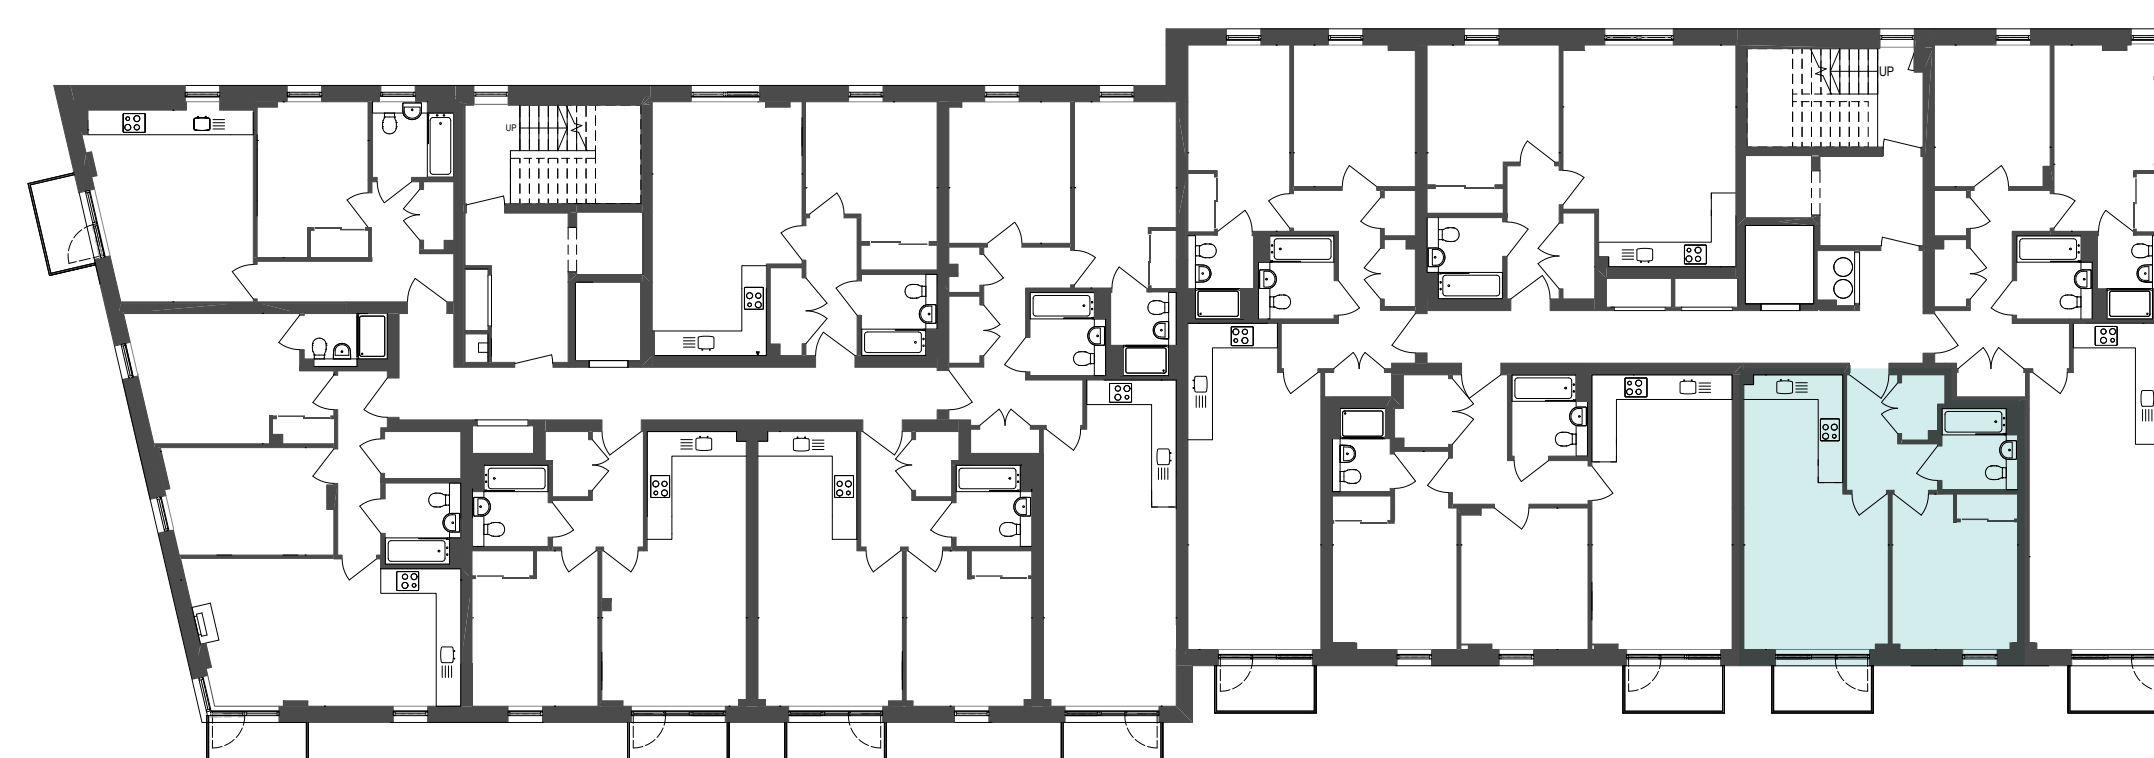

SEWELL BUILDING

APARTMENT 31

ONE BEDROOM – SECOND FLOOR

Kitchen / Living / Dining Room

3.80m x 7.25m

12'5" x 23'8"

Bedroom

3.30m x 4.10m

10'8" x 13'5"

W - Wardrobe