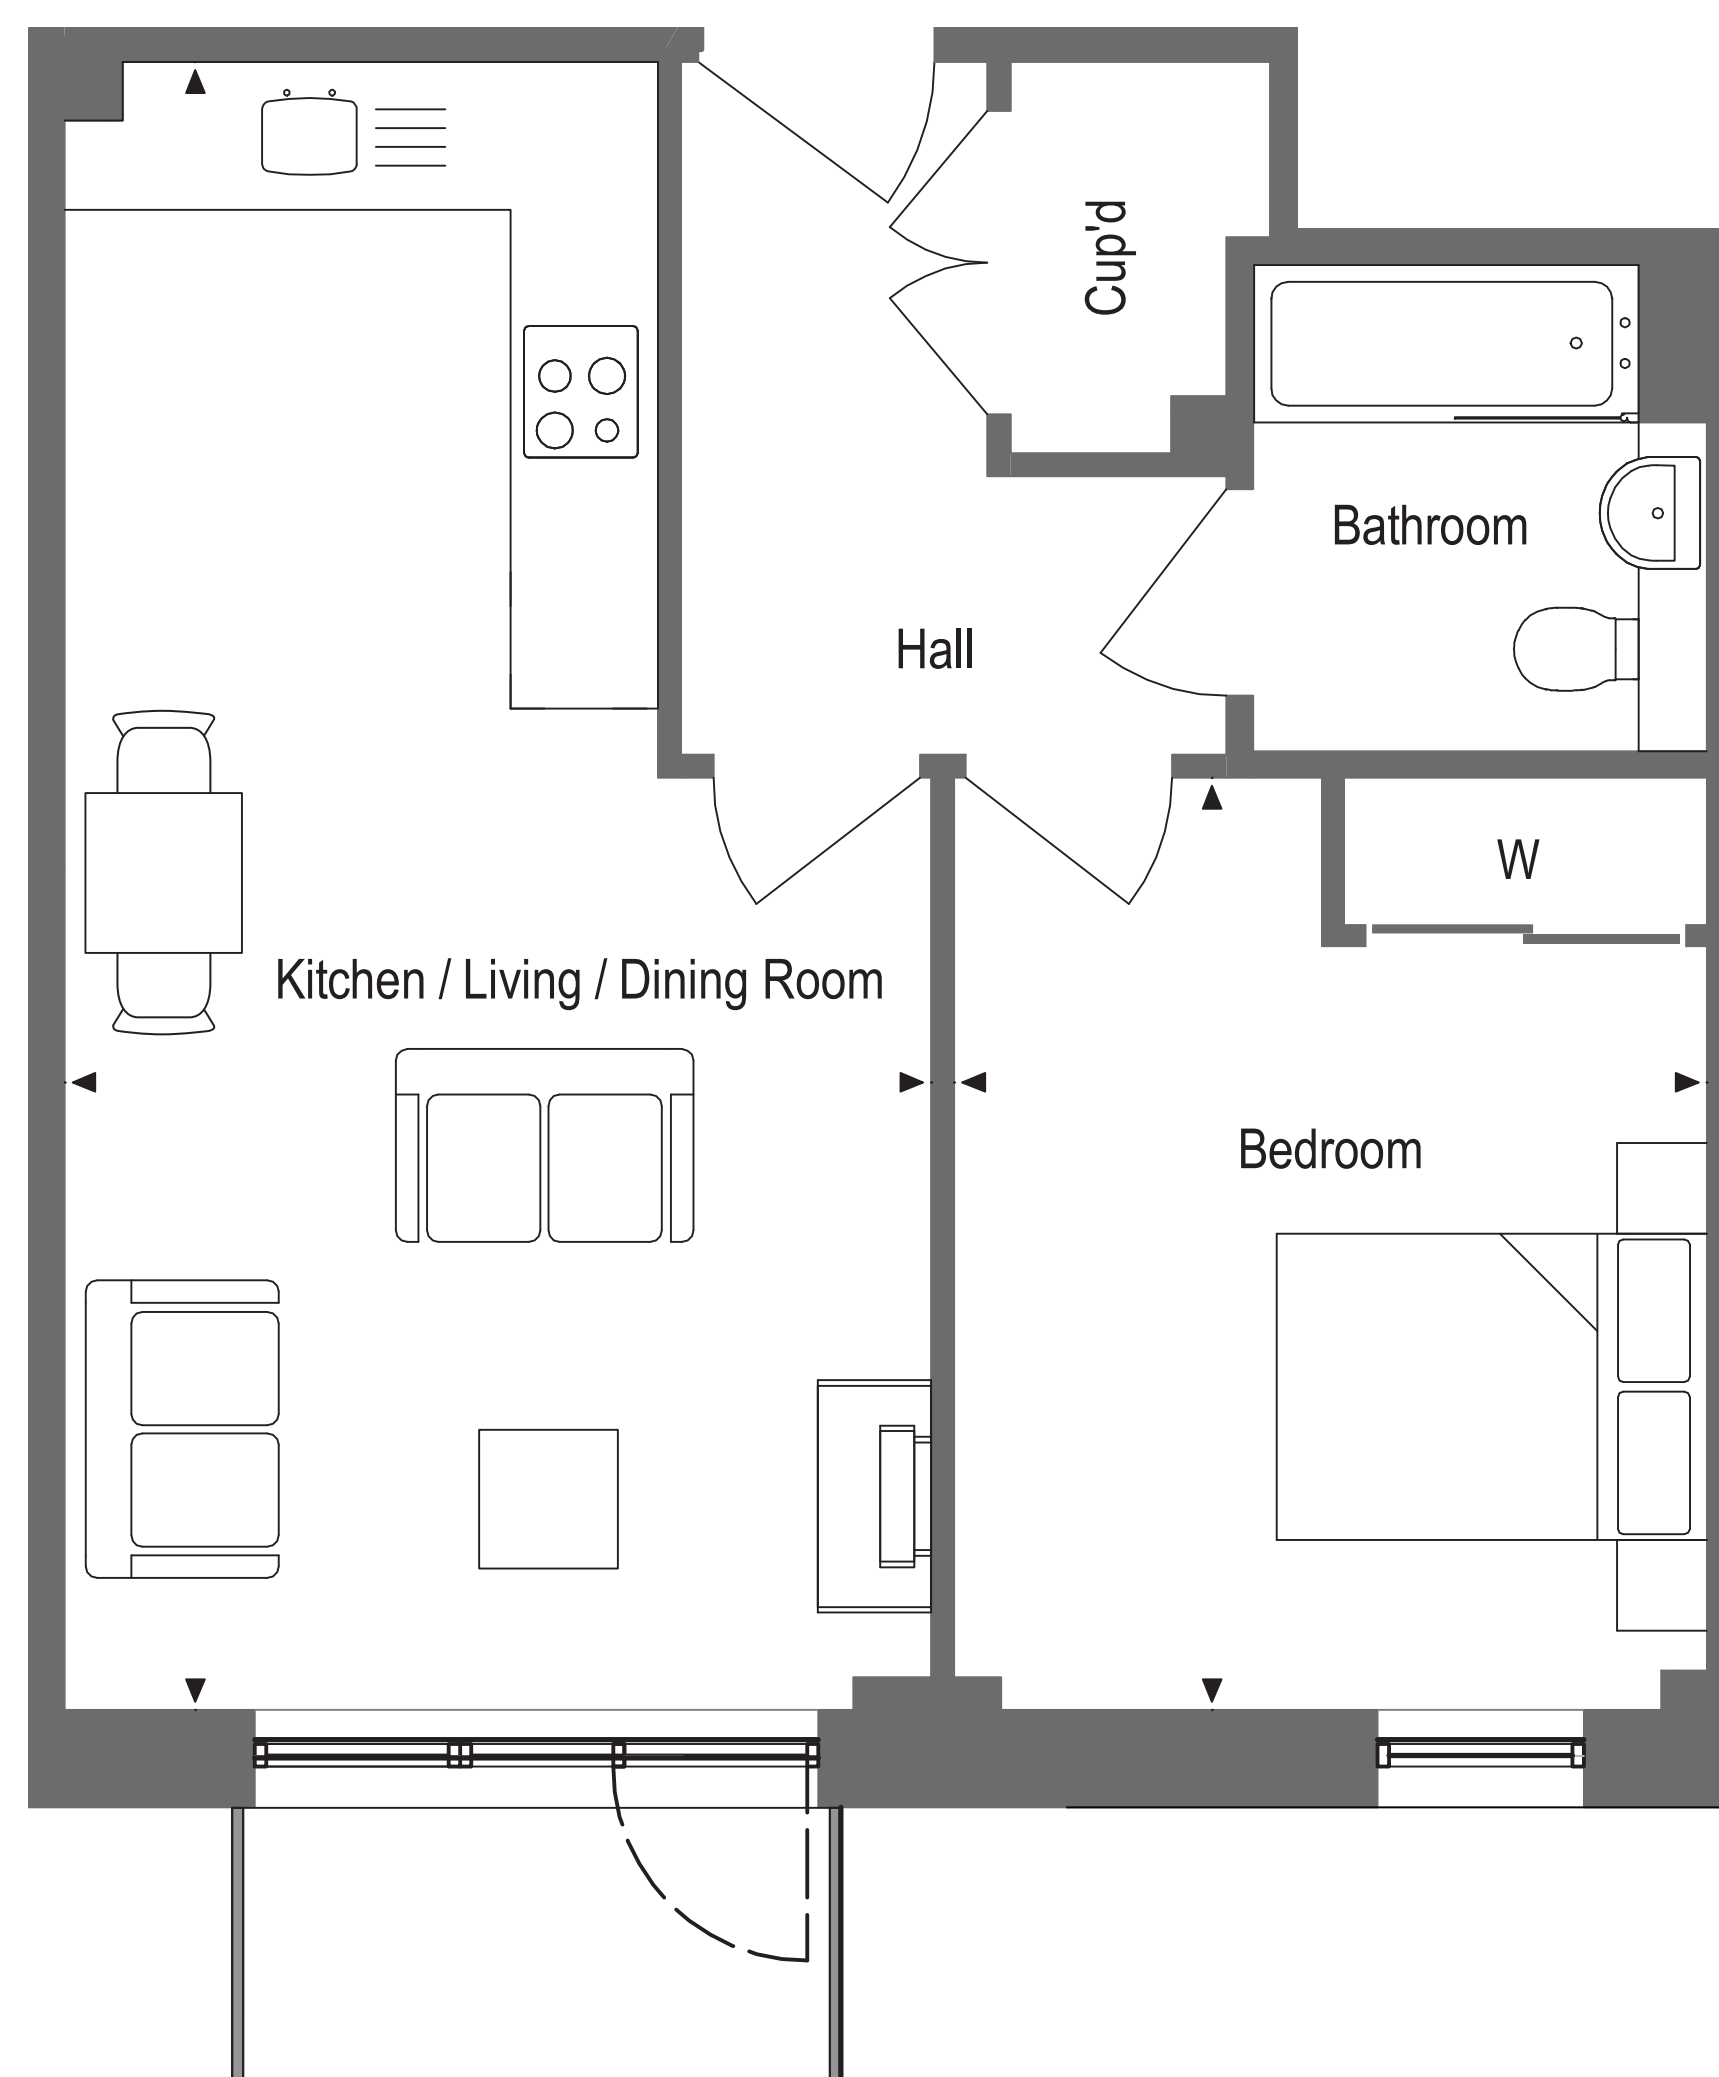

SEWELL BUILDING

APARTMENT 31

ONE BEDROOM – SECOND FLOOR

Kitchen / Living / Dining Room

3.80m x 7.25m

12'5" x 23'8"

Bedroom

3.30m x 4.10m

10'8" x 13'5"

W - Wardrobe