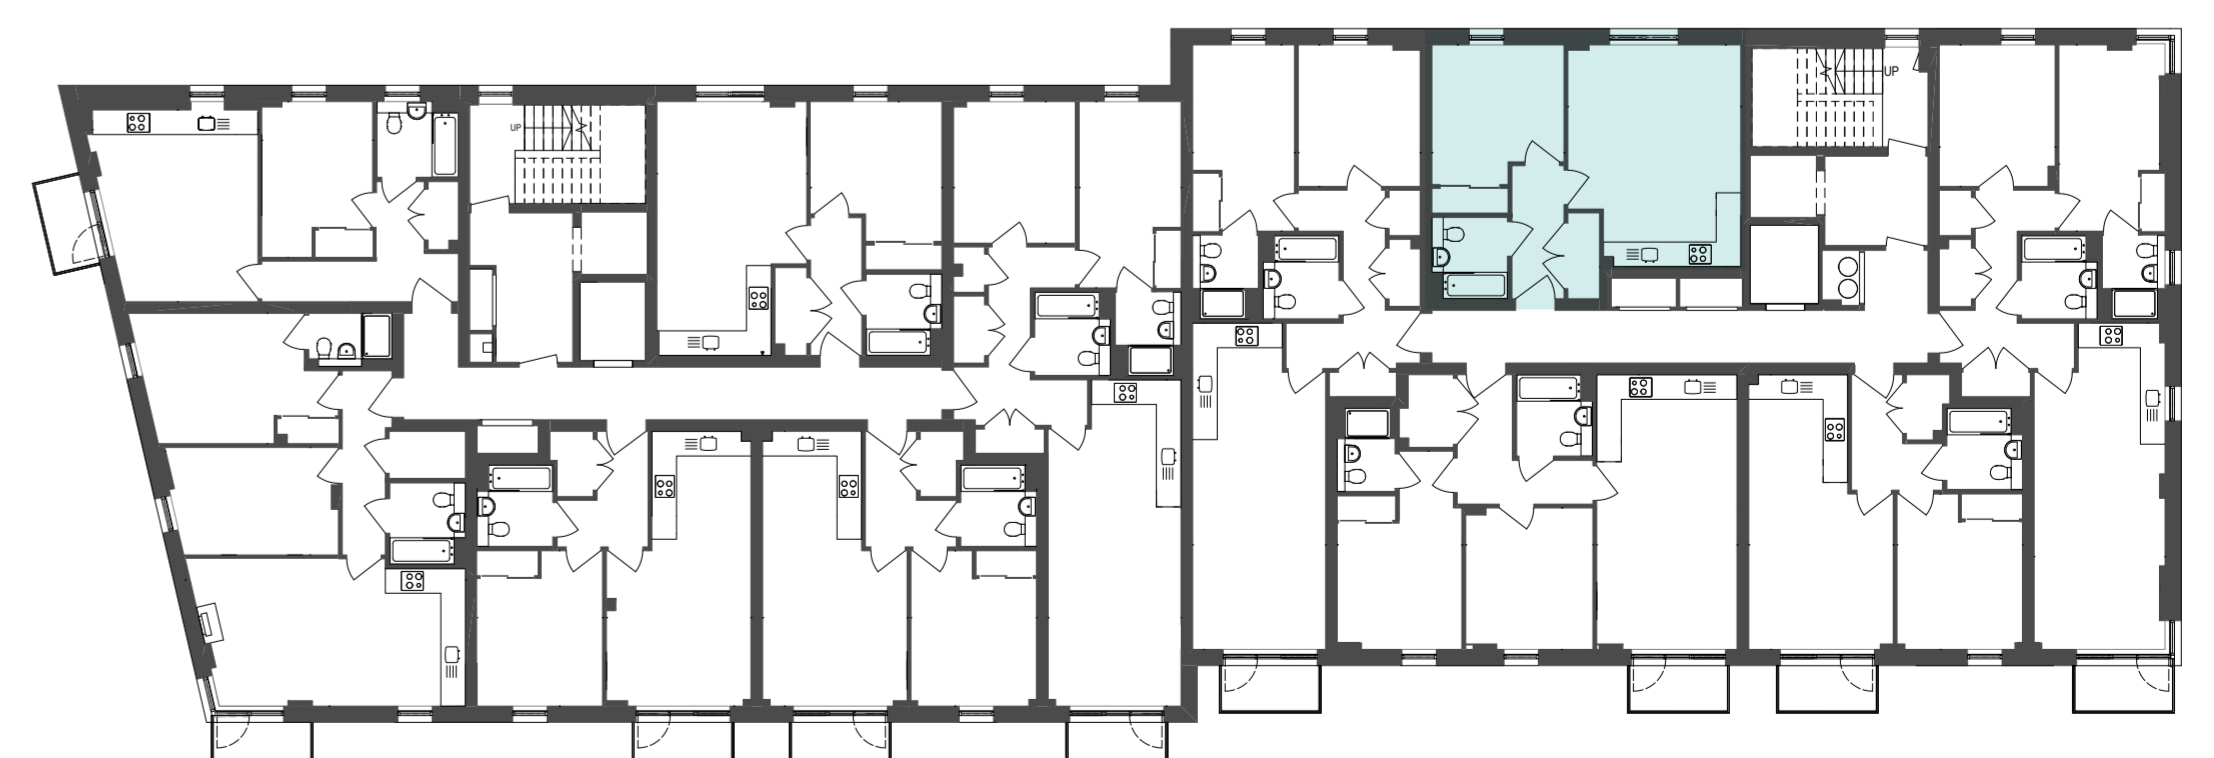

SEWELL BUILDING

APARTMENT 24

ONE BEDROOM – FIRST FLOOR

Kitchen / Living / Dining Room

4.55m x 5.85m

14'9" x 19'2"

Bedroom

3.45m x 3.65m

11'3" x 12'0"

W - Wardrobe