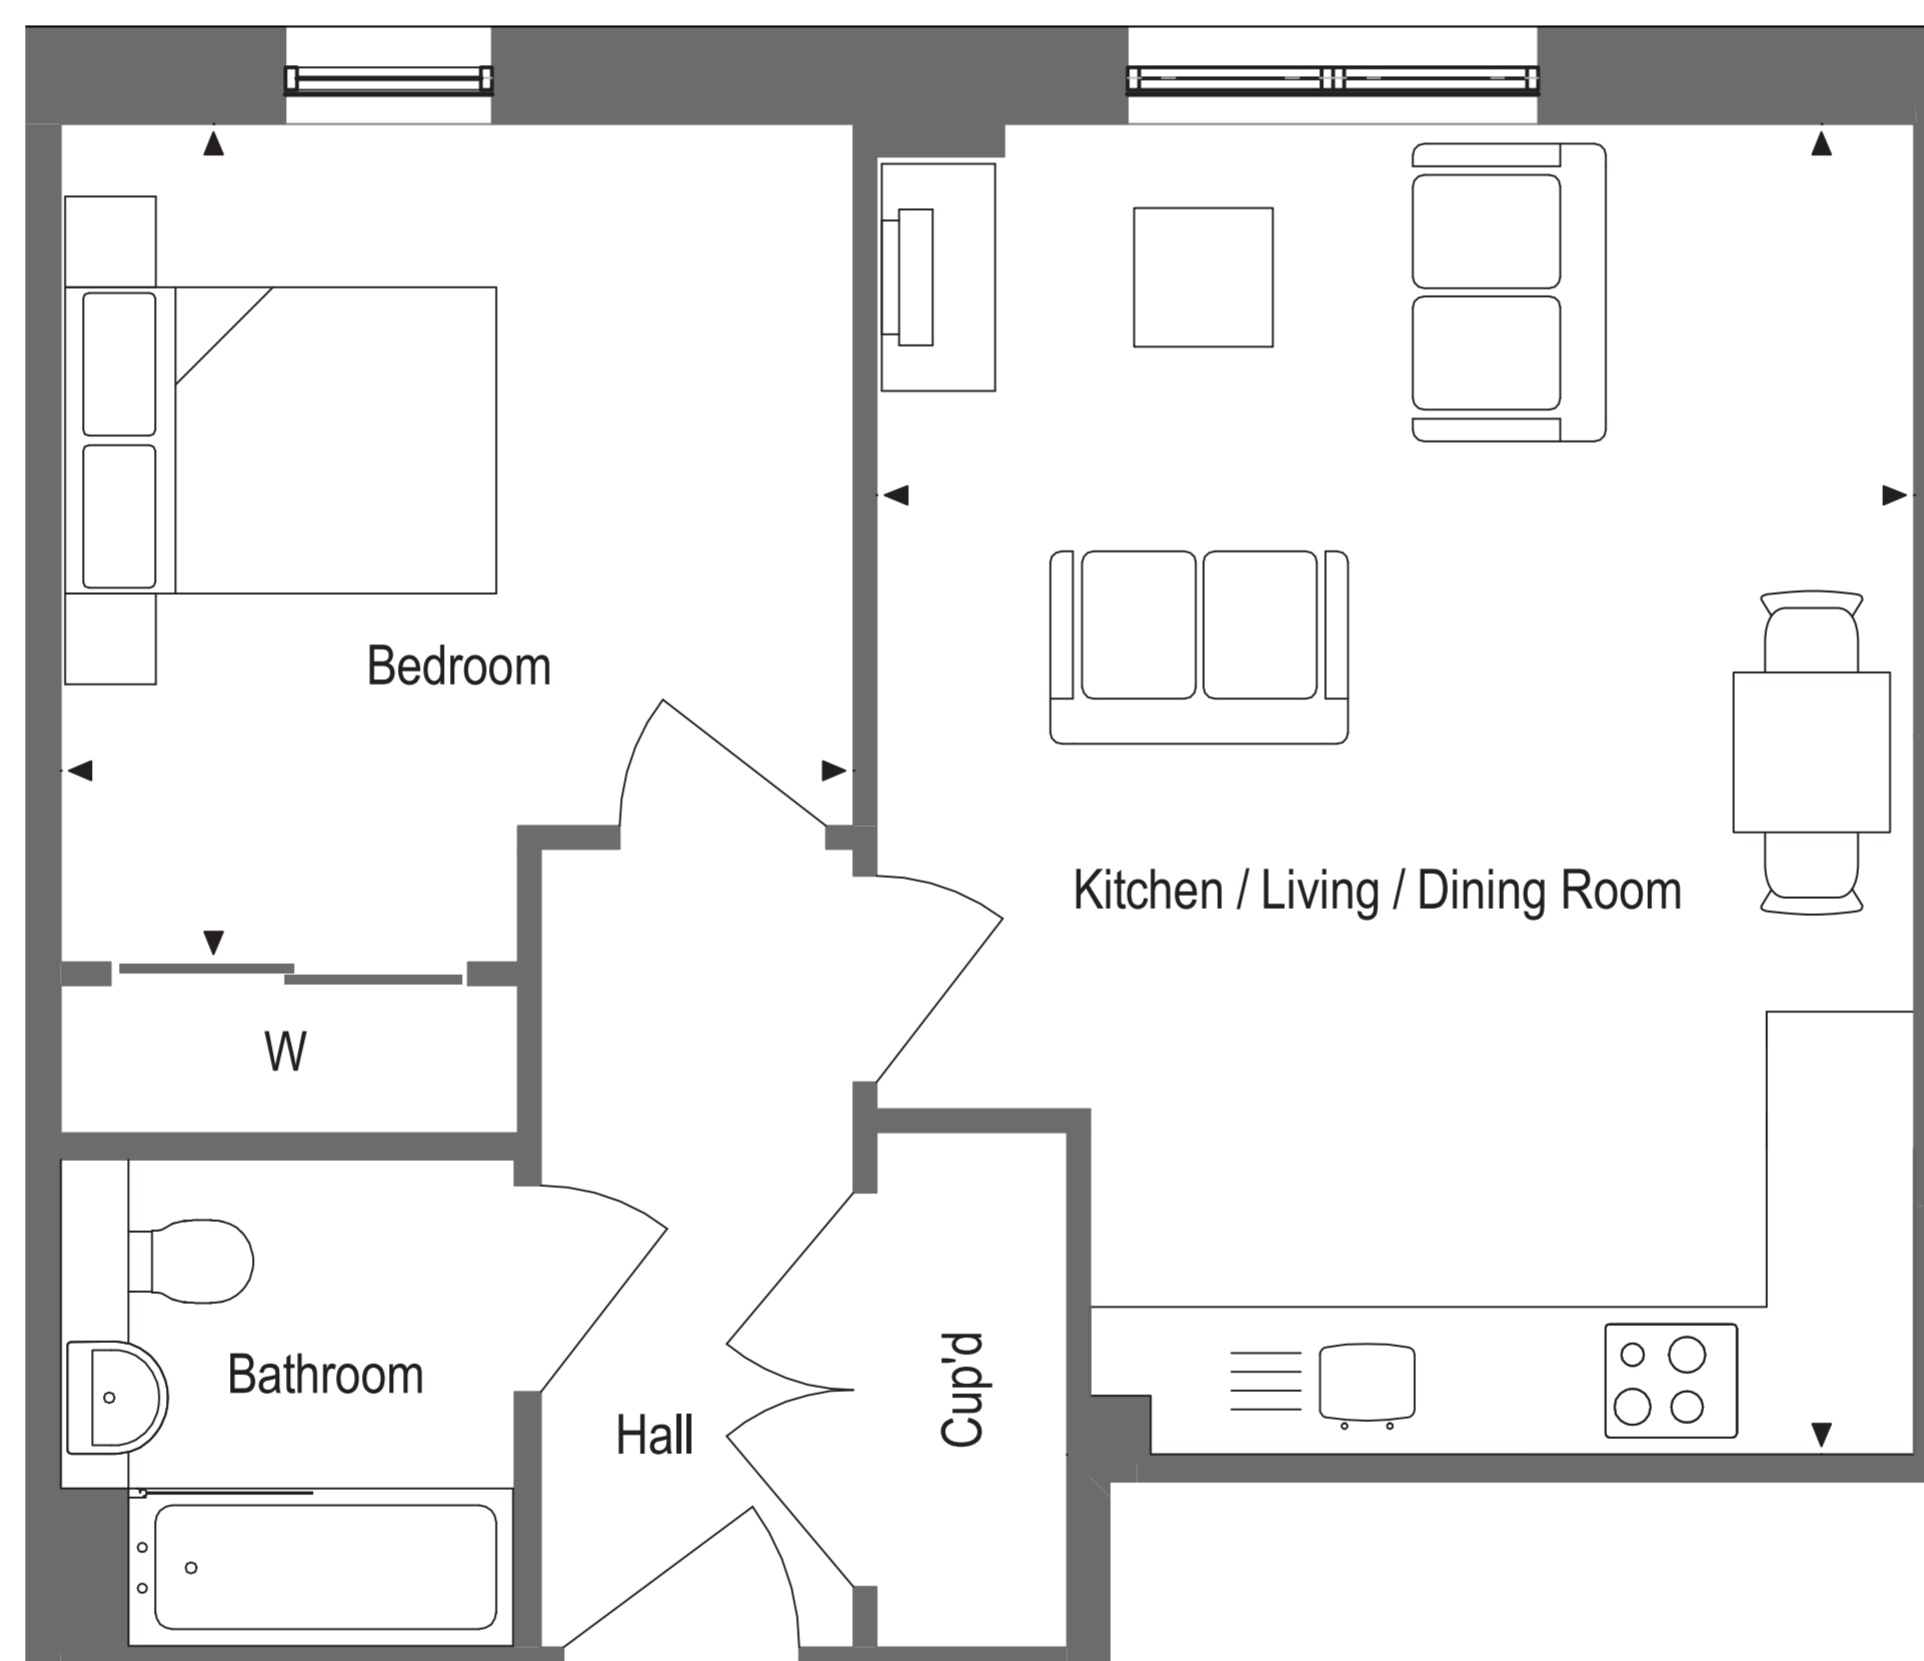

SEWELL BUILDING

APARTMENT 24

ONE BEDROOM – FIRST FLOOR

Kitchen / Living / Dining Room

4.55m x 5.85m

14'9" x 19'2"

Bedroom

3.45m x 3.65m

11'3" x 12'0"

W - Wardrobe