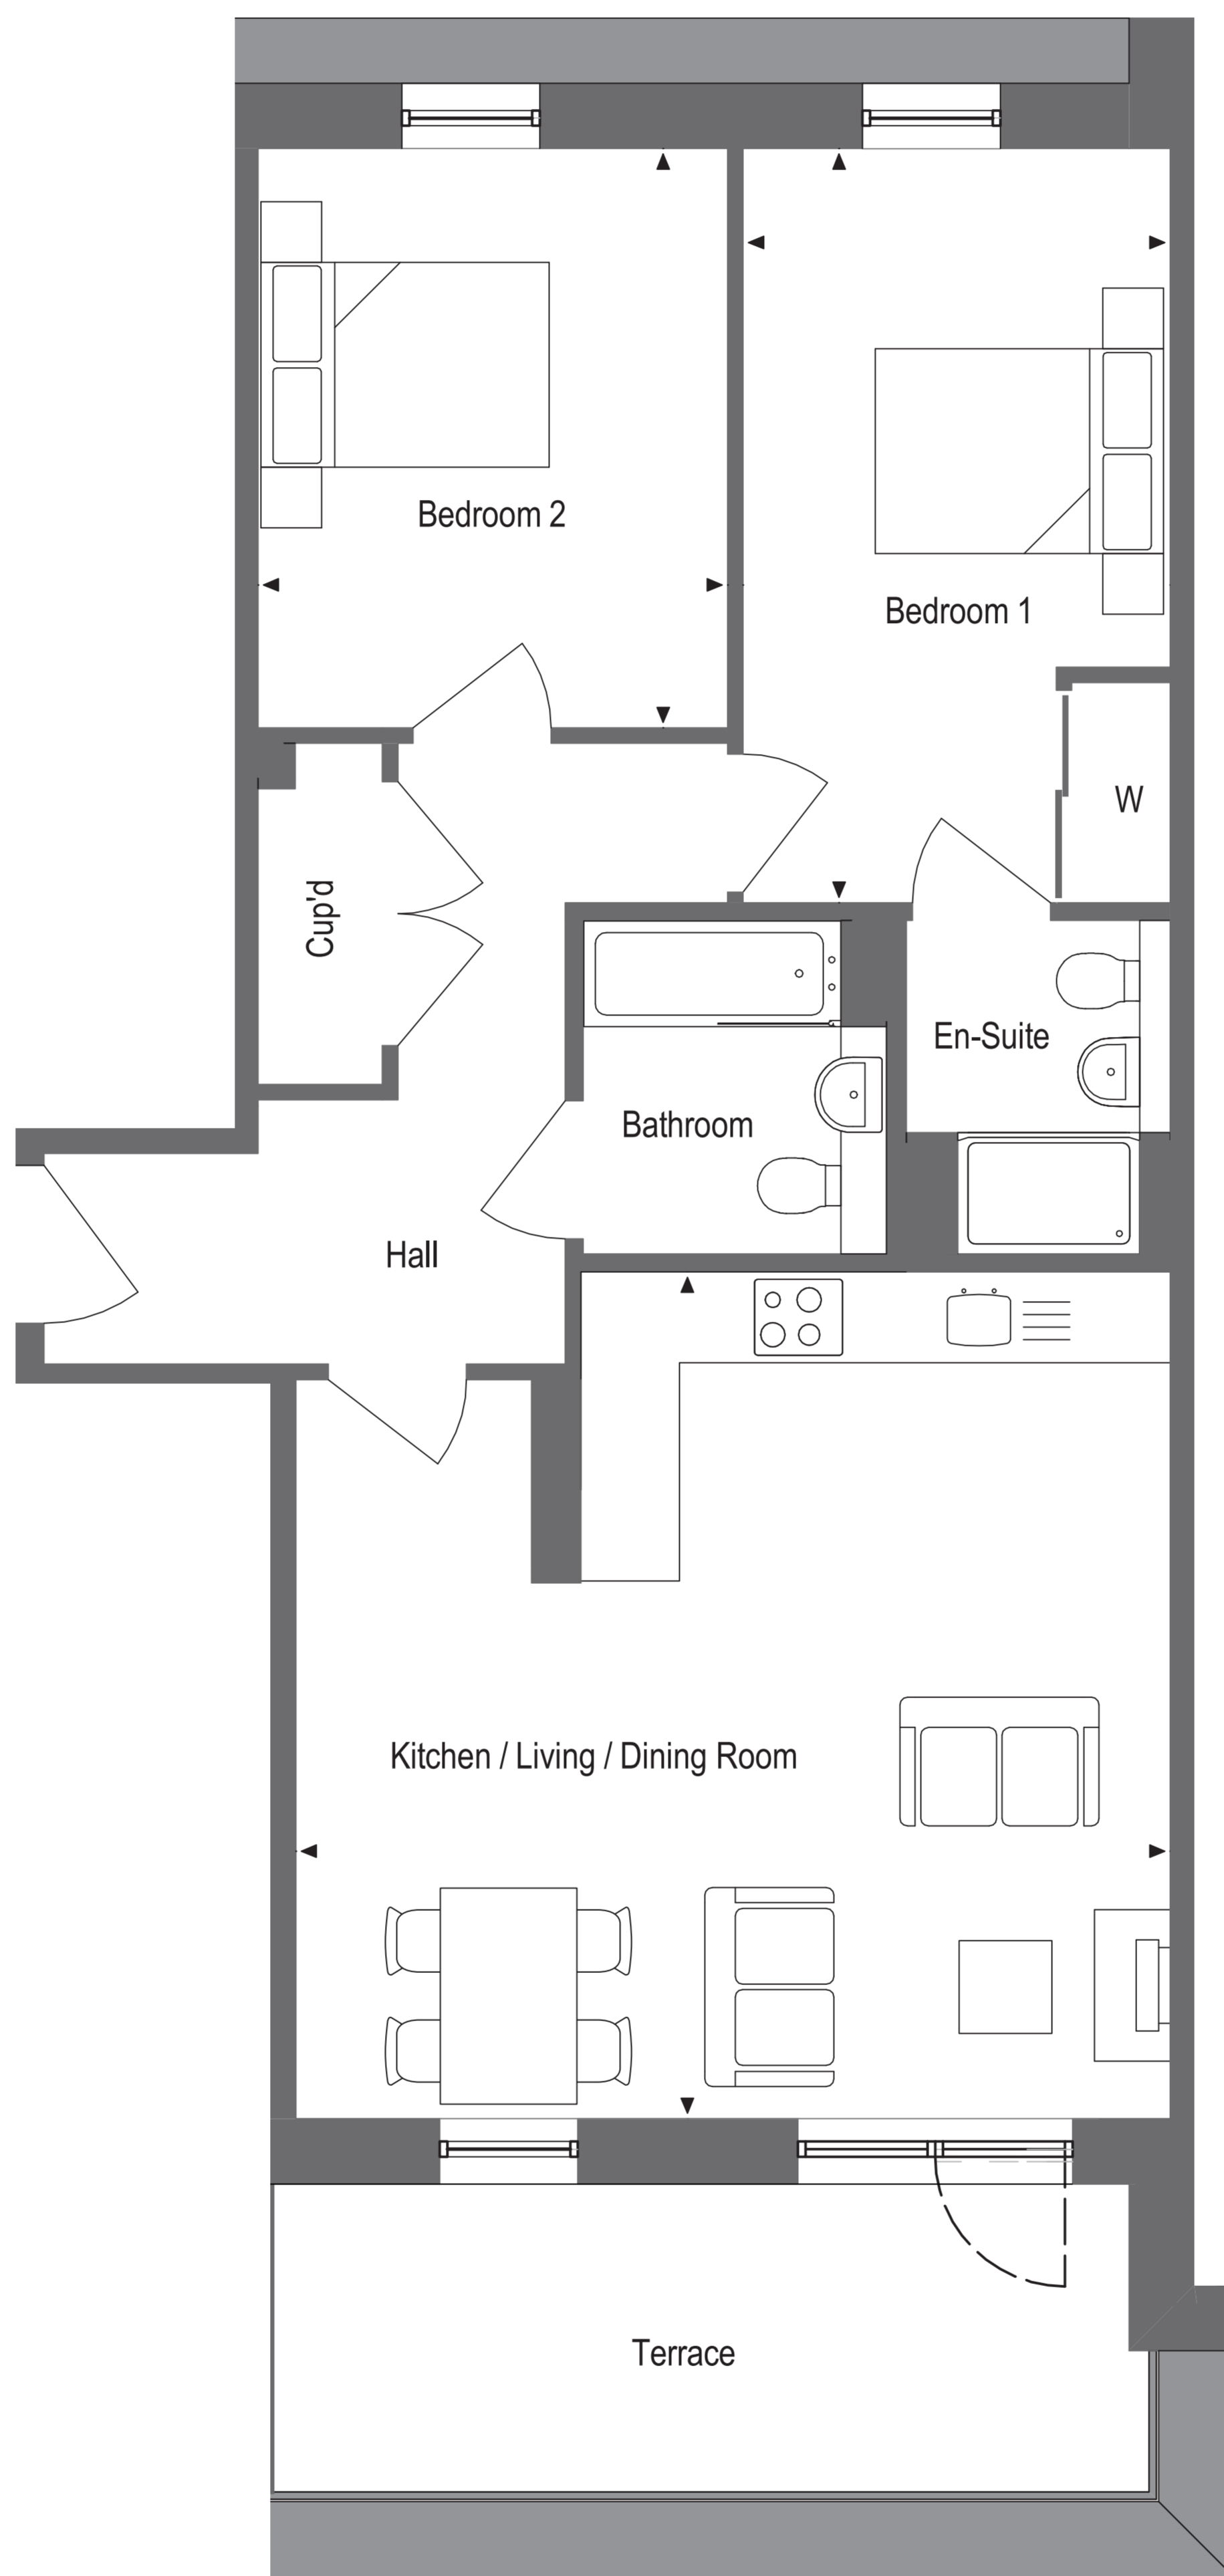

SEWELL BUILDING

APARTMENT 21

TWO BEDROOM – FOURTH FLOOR

Kitchen / Living / Dining Room

3.50m x 8.60m

11'5" x 28'2"

Bedroom 1

2.80m x 4.95m

9'2" x 16'2"

Bedroom 2

3.05m x 3.80m

10'0" x 12'5"

W - Wardrobe