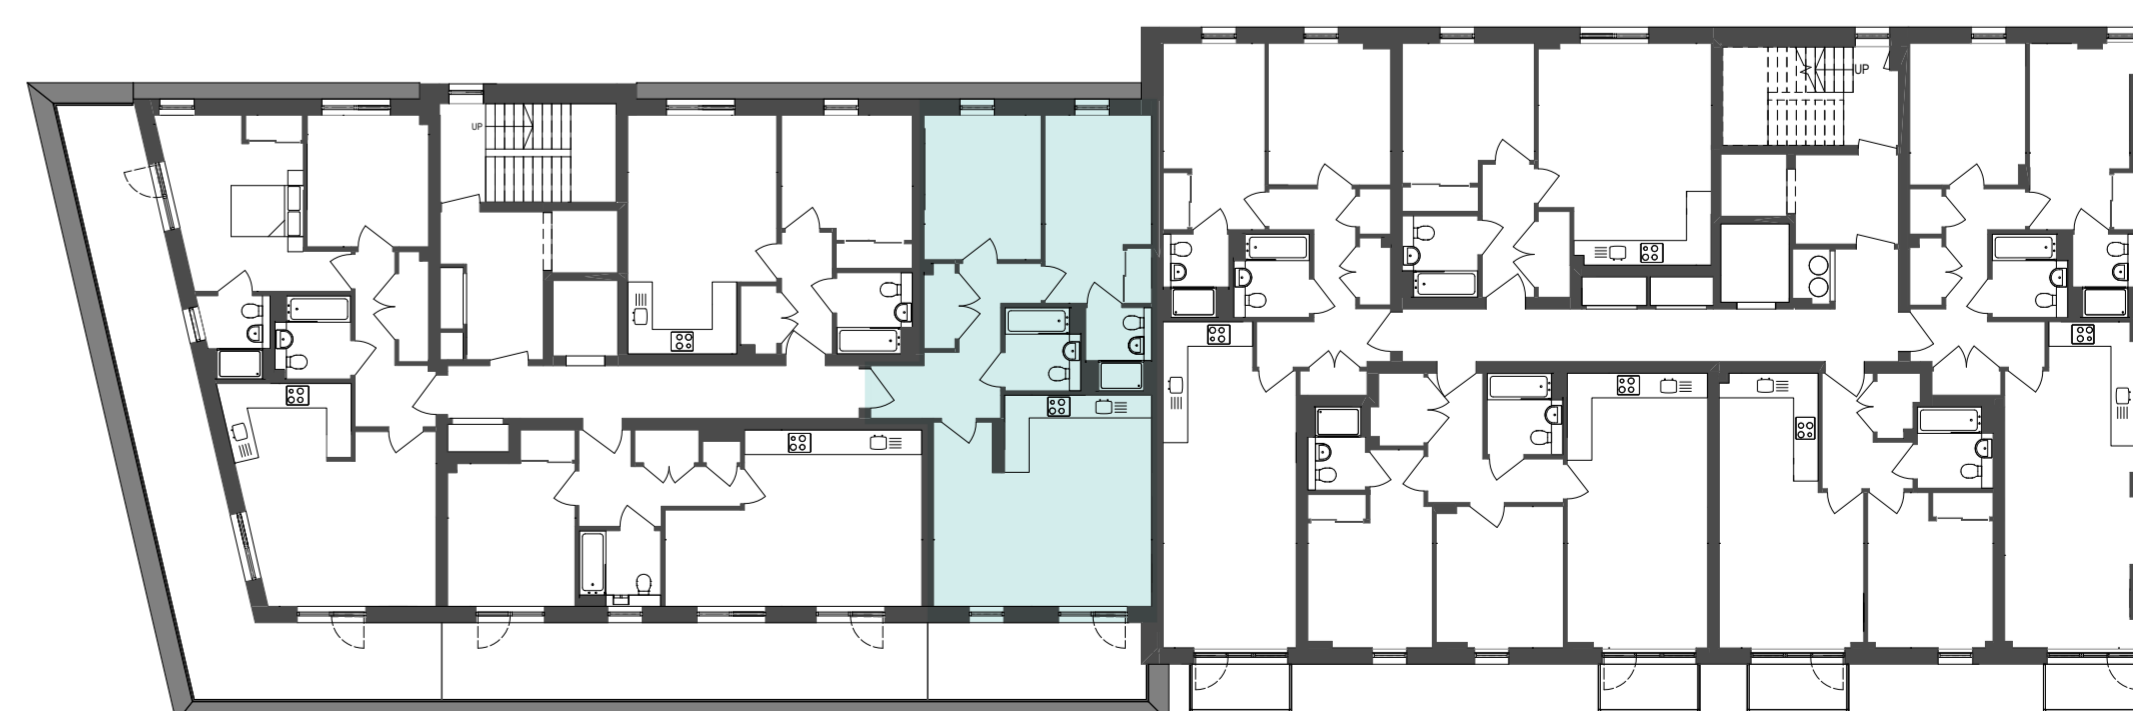

SEWELL BUILDING

APARTMENT 21

TWO BEDROOM – FOURTH FLOOR

Kitchen / Living / Dining Room

3.50m x 8.60m

11'5" x 28'2"

Bedroom 1

2.80m x 4.95m

9'2" x 16'2"

Bedroom 2

3.05m x 3.80m

10'0" x 12'5"

W - Wardrobe