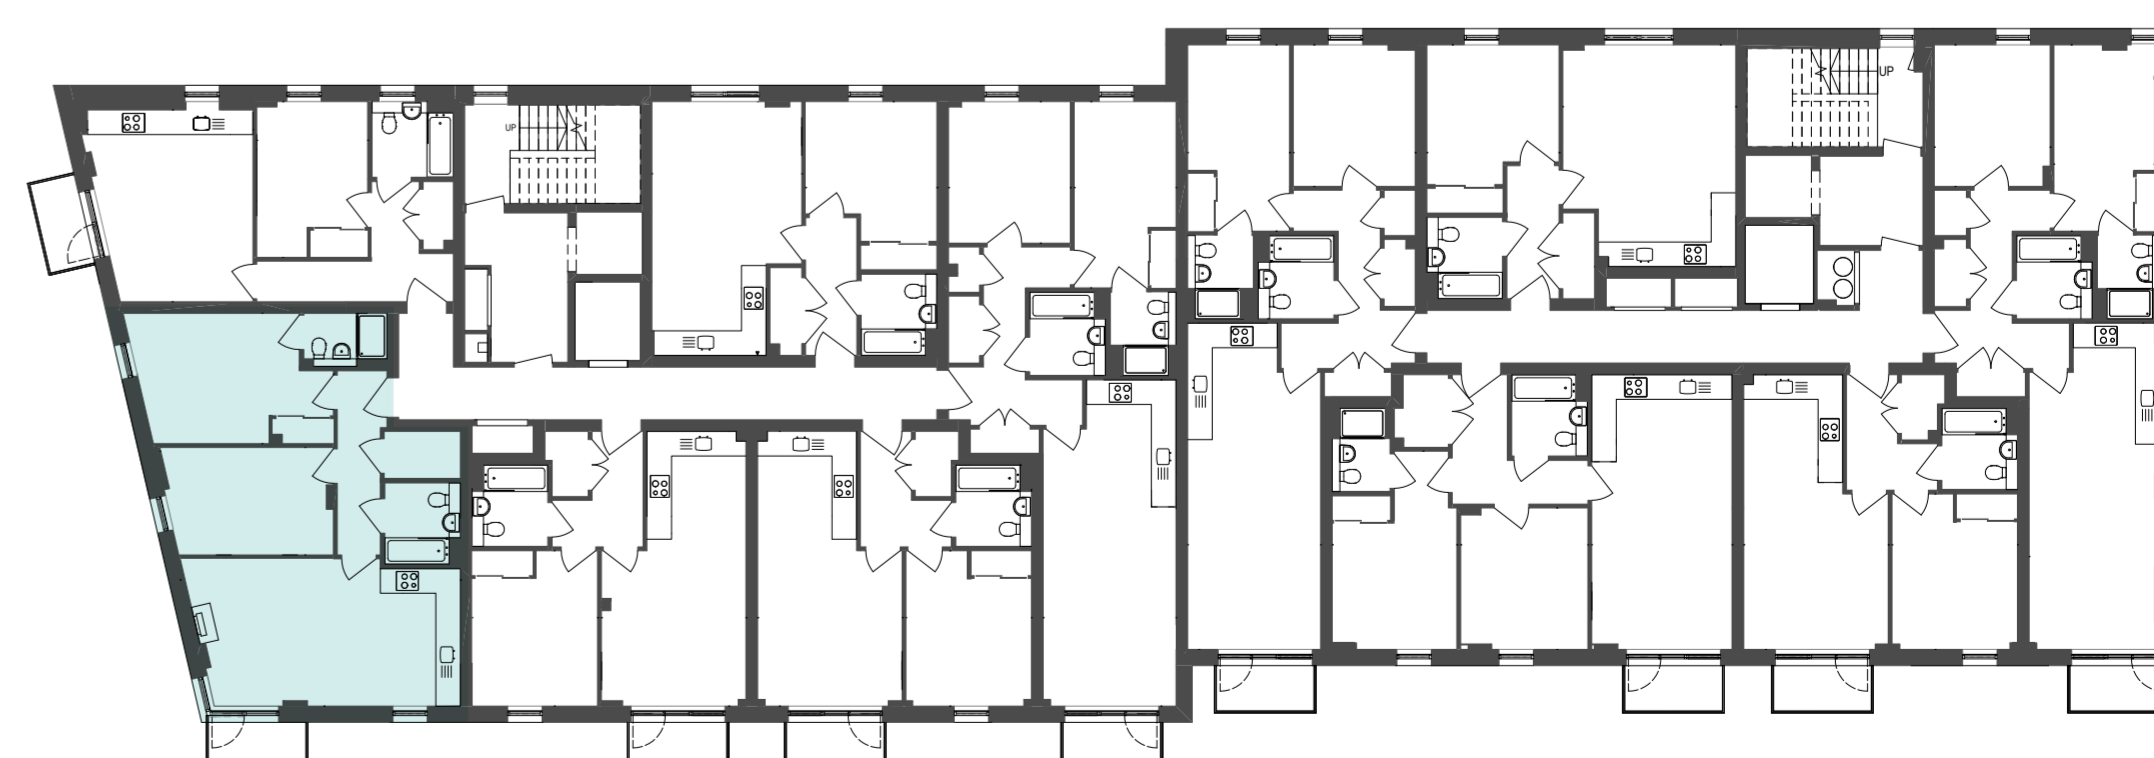

## APARTMENT 18

TWO BEDROOM – THIRD FLOOR

**Kitchen / Living / Dining Room**

7.40m x 3.85m

24'3" x 12'6"

**Bedroom 1**

5.15m x 3.45m

16'9" x 11'3"

**Bedroom 2**

4.55m x 2.80m

14'9" x 9'2"

**W** - Wardrobe