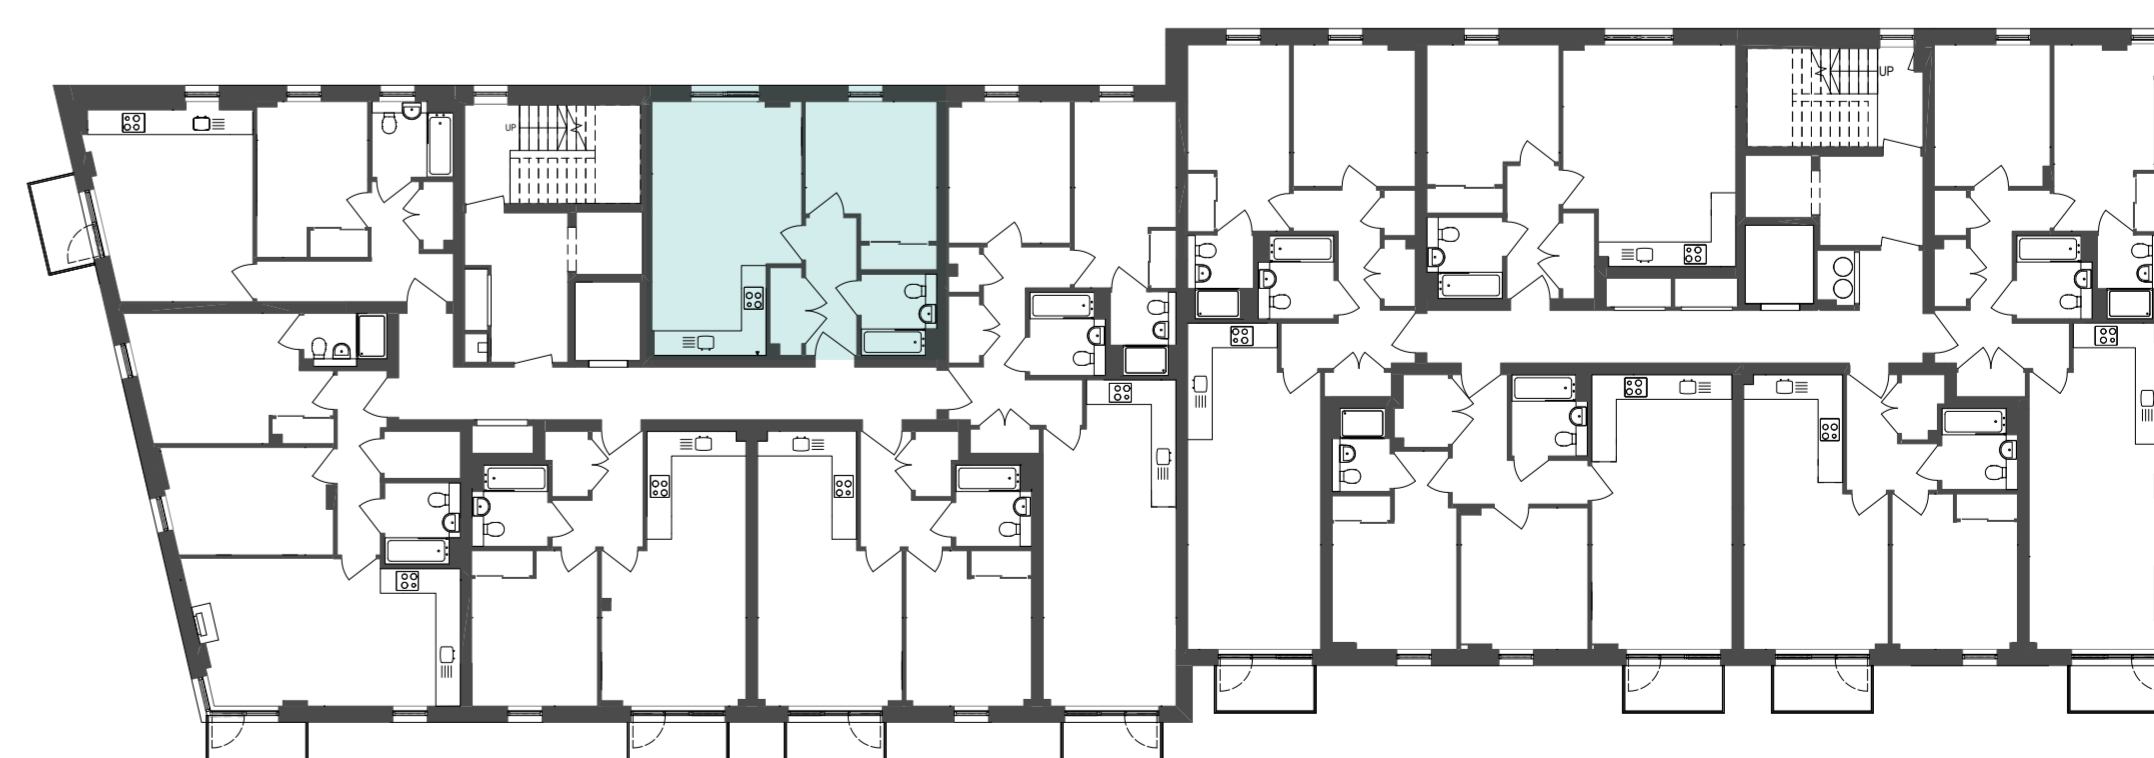

## APARTMENT 8

ONE BEDROOM – SECOND FLOOR

**Kitchen / Living / Dining Room**

3.95m x 6.70m

13'0" x 22'0"

**Bedroom**

3.45m x 3.65m

11'3" x 12'0"

**W** - Wardrobe