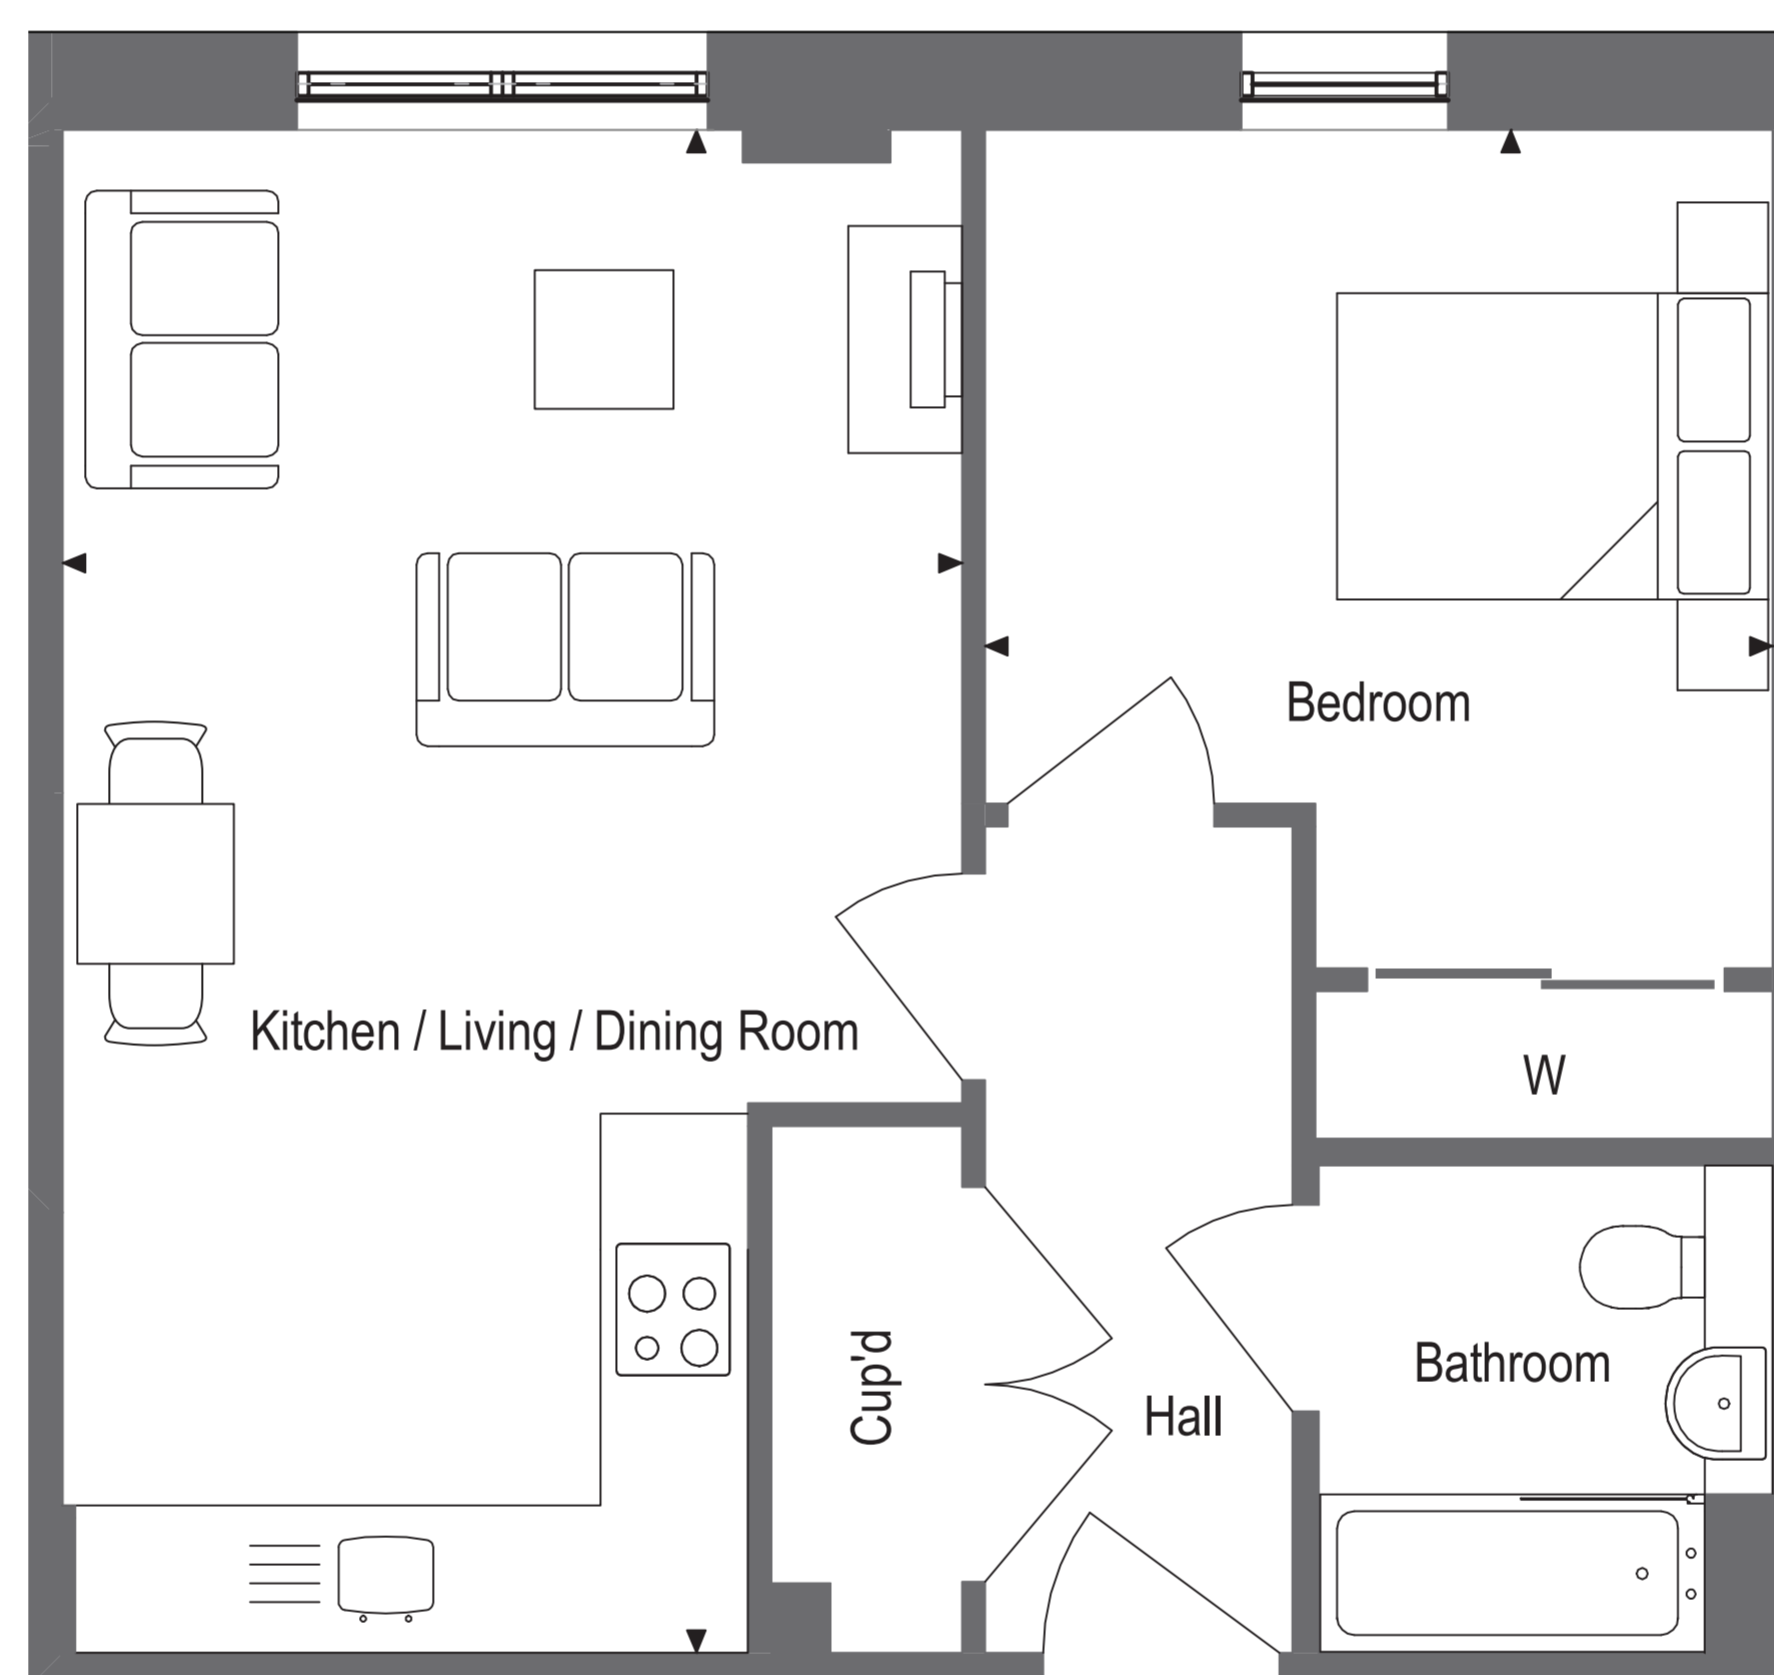

## APARTMENT 8

ONE BEDROOM – SECOND FLOOR

**Kitchen / Living / Dining Room**

3.95m x 6.70m

13'0" x 22'0"

**Bedroom**

3.45m x 3.65m

11'3" x 12'0"

**W** - Wardrobe