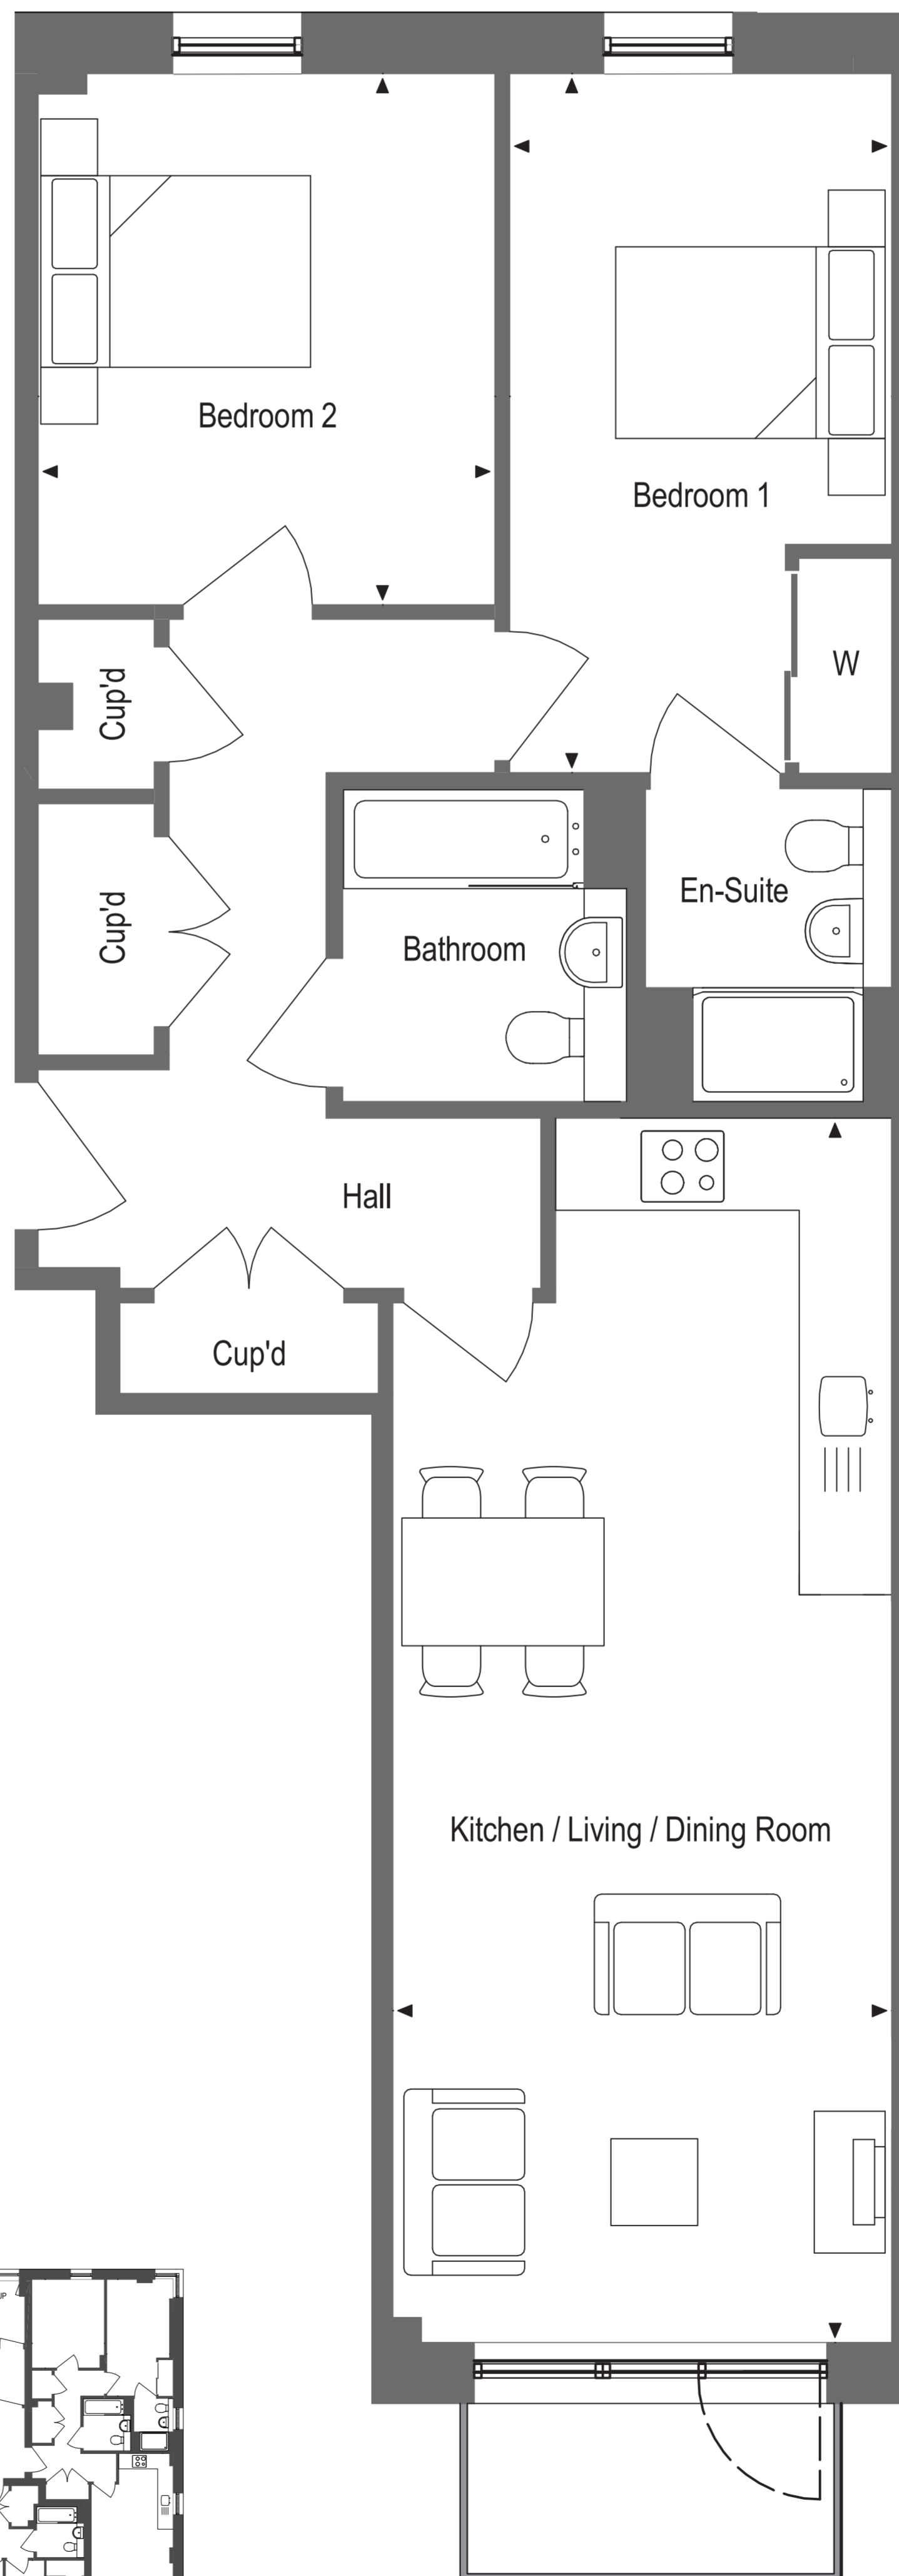

SEWELL BUILDING

APARTMENT 3

TWO BEDROOM – FIRST FLOOR

Kitchen / Living / Dining Room
3.50m x 8.60m 11'5" x 28'2"

Bedroom 1
2.65m x 4.90m 8'7" x 16'1"

Bedroom 2
3.20m x 3.70m 10'5" x 12'1"

W - Wardrobe