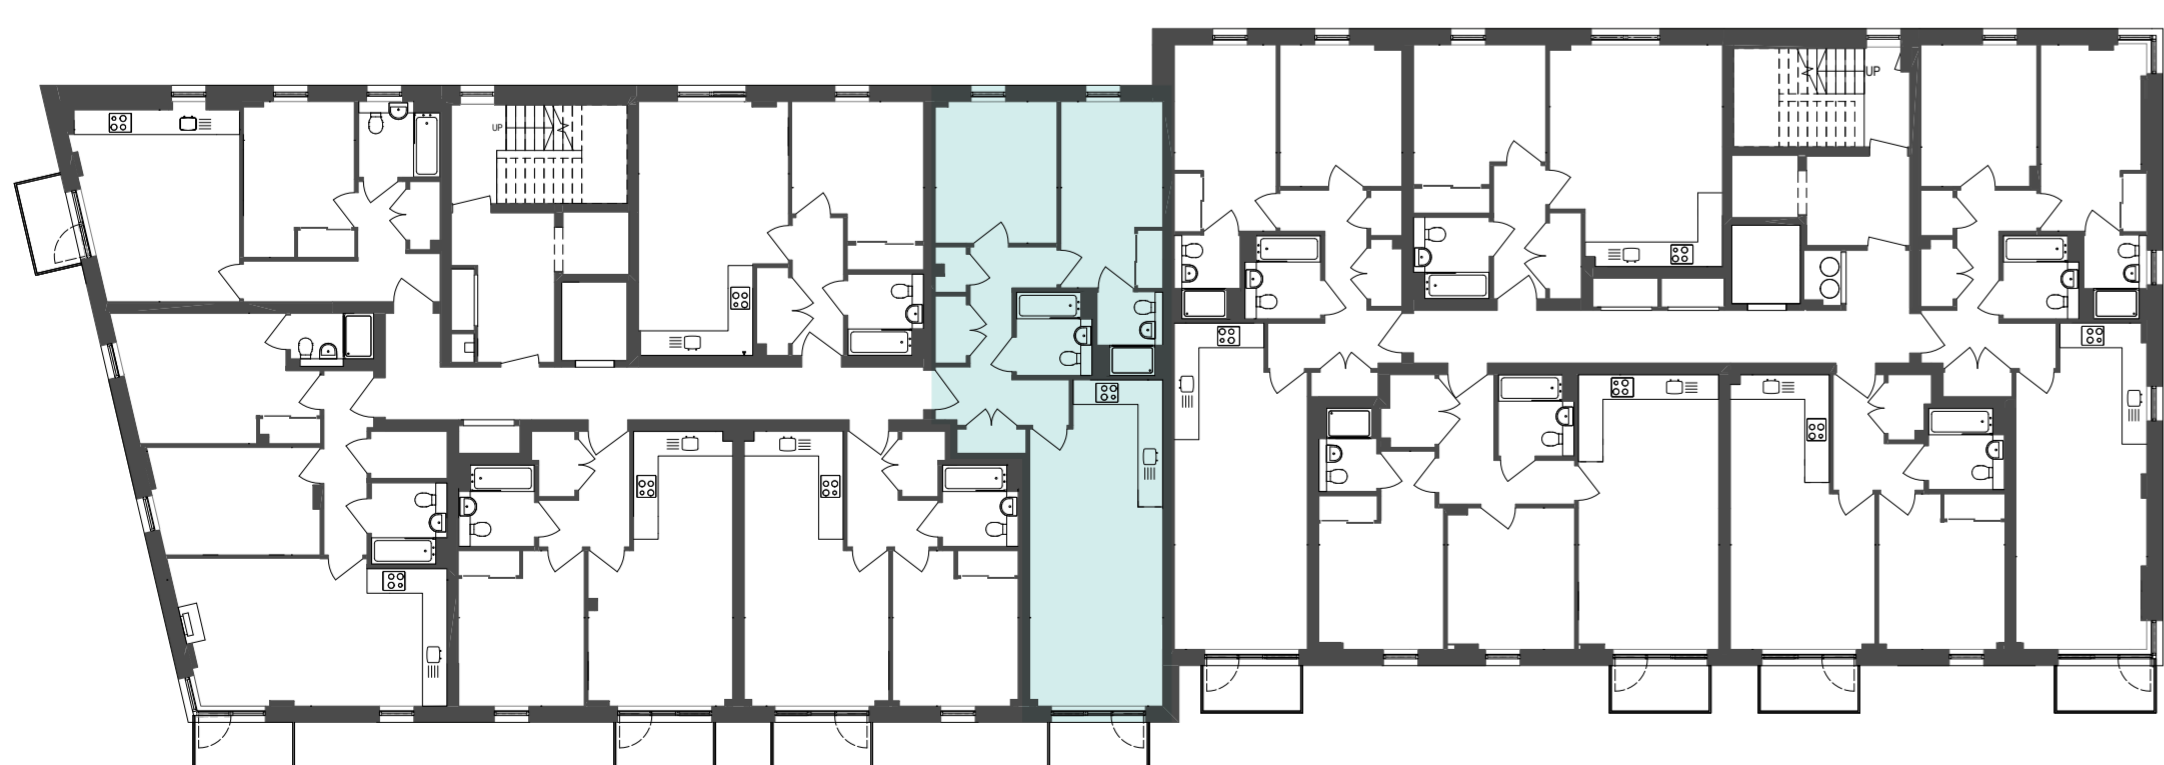

SEWELL BUILDING

APARTMENT 3

TWO BEDROOM – FIRST FLOOR

Kitchen / Living / Dining Room
3.50m x 8.60m 11'5" x 28'2"

Bedroom 1
2.65m x 4.90m 8'7" x 16'1"

Bedroom 2
3.20m x 3.70m 10'5" x 12'1"

W - Wardrobe