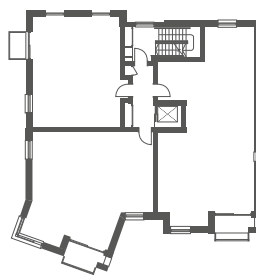

APARTMENT 217

3 BEDROOM - SECOND FLOOR

Living/Dining/Kitchen	5.20m x 8.85m	17'1" x 29'0"
Master Bedroom	4.45m x 6.40m	14'6" x 21'0"
Bedroom 2	3.50m x 4.20m	11'5" x 13'8"
Bedroom 3/Study	3.05m x 4.20m	10'0" x 13'8"

Ground Floor

First Floor

Second Floor