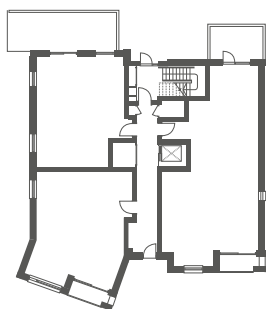

APARTMENT 217

3 BEDROOM - SECOND FLOOR

Living/Dining/Kitchen	5.20m x 8.85m	17'1" x 29'0"
Master Bedroom	4.45m x 6.40m	14'6" x 21'0"
Bedroom 2	3.50m x 4.20m	11'5" x 13'8"
Bedroom 3/Study	3.05m x 4.20m	10'0" x 13'8"

Ground Floor

First Floor

Second Floor