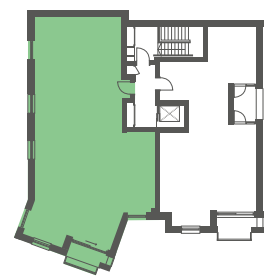

APARTMENT 217

3 BEDROOM - SECOND FLOOR

Living/Dining/Kitchen	5.20m x 8.85m	17'1" x 29'0"
Master Bedroom	4.45m x 6.40m	14'6" x 21'0"
Bedroom 2	3.50m x 4.20m	11'5" x 13'8"
Bedroom 3/Study	3.05m x 4.20m	10'0" x 13'8"

Ground Floor

First Floor

Second Floor