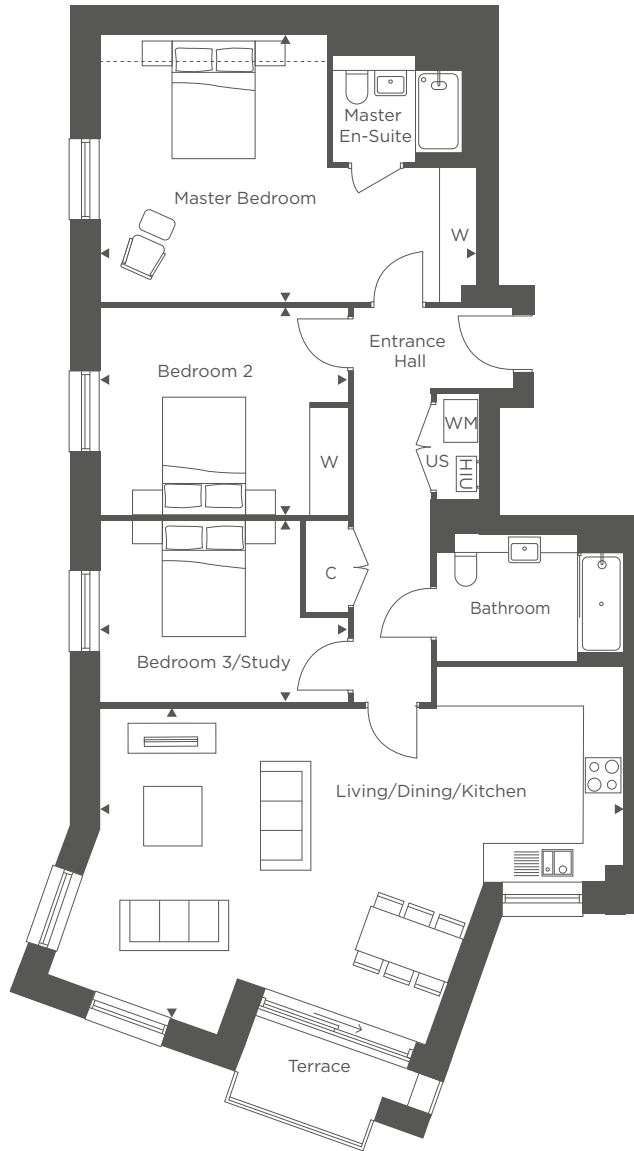

APARTMENT 217

3 BEDROOM - SECOND FLOOR

Living/Dining/Kitchen	5.20m x 8.85m	17'1" x 29'0"
Master Bedroom	4.45m x 6.40m	14'6" x 21'0"
Bedroom 2	3.50m x 4.20m	11'5" x 13'8"
Bedroom 3/Study	3.05m x 4.20m	10'0" x 13'8"

Ground Floor

First Floor

Second Floor