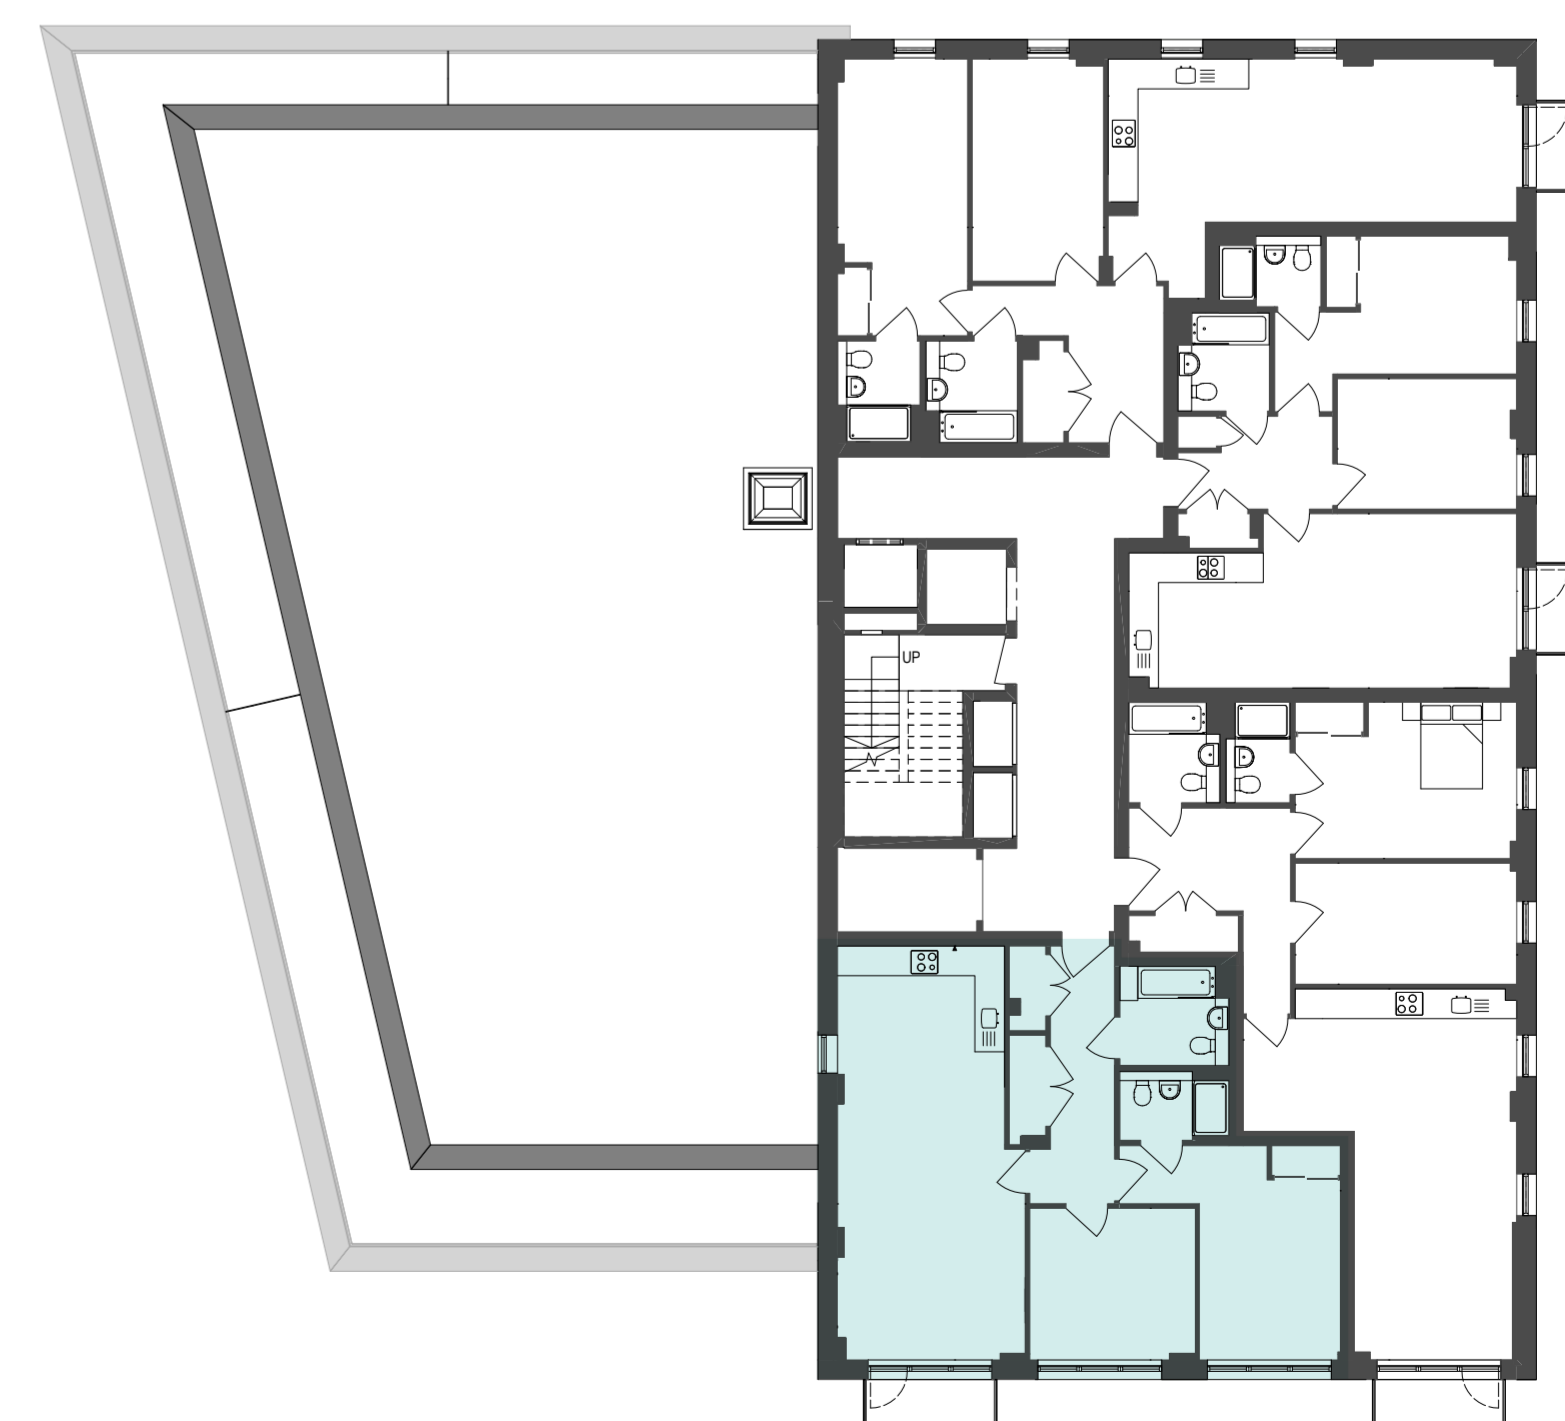

PULLMAN BUILDING

APARTMENT 86

TWO BEDROOM – FIFTH FLOOR

Kitchen / Living / Dining Room
3.95m x 9.05m 13'0" x 29'7"

Bedroom 1
4.80m x 4.65m 15'7" x 15'3"

Bedroom 2
3.60m x 3.30m 11'8" x 10'8"

W - Wardrobe