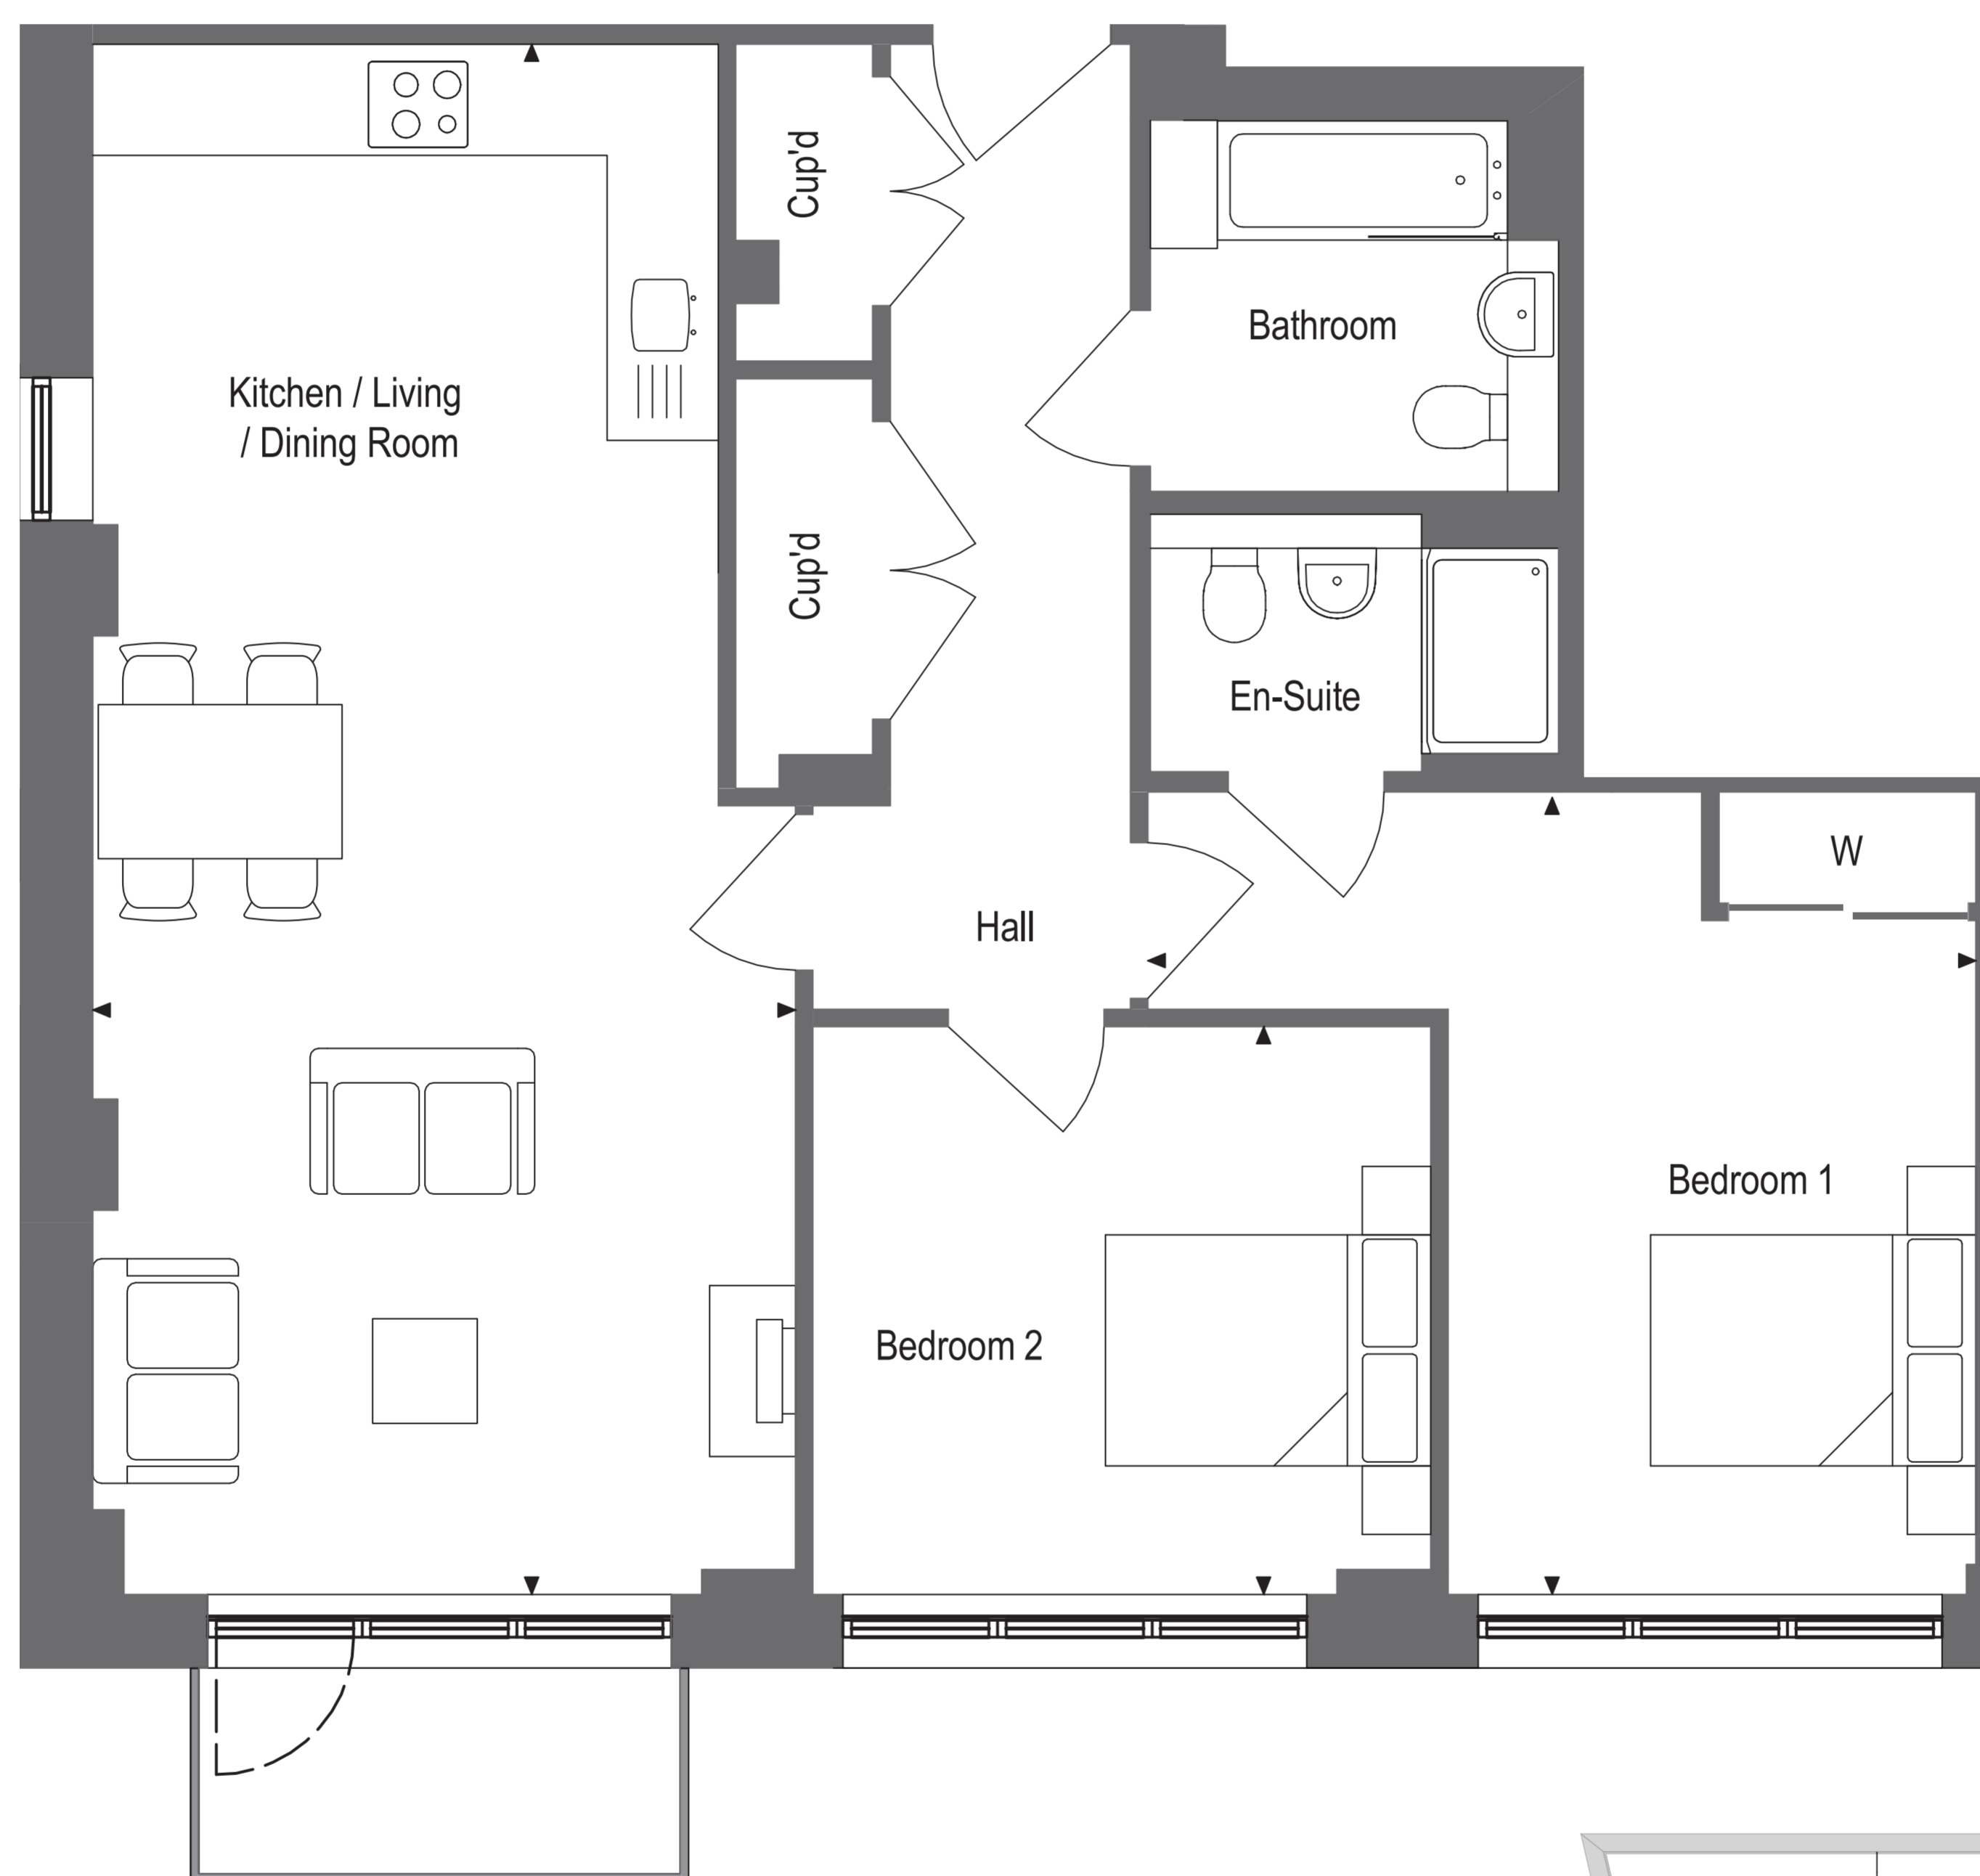

PULLMAN BUILDING

APARTMENT 86

TWO BEDROOM – FIFTH FLOOR

Kitchen / Living / Dining Room
3.95m x 9.05m 13'0" x 29'7"

Bedroom 1
4.80m x 4.65m 15'7" x 15'3"

Bedroom 2
3.60m x 3.30m 11'8" x 10'8"

W - Wardrobe