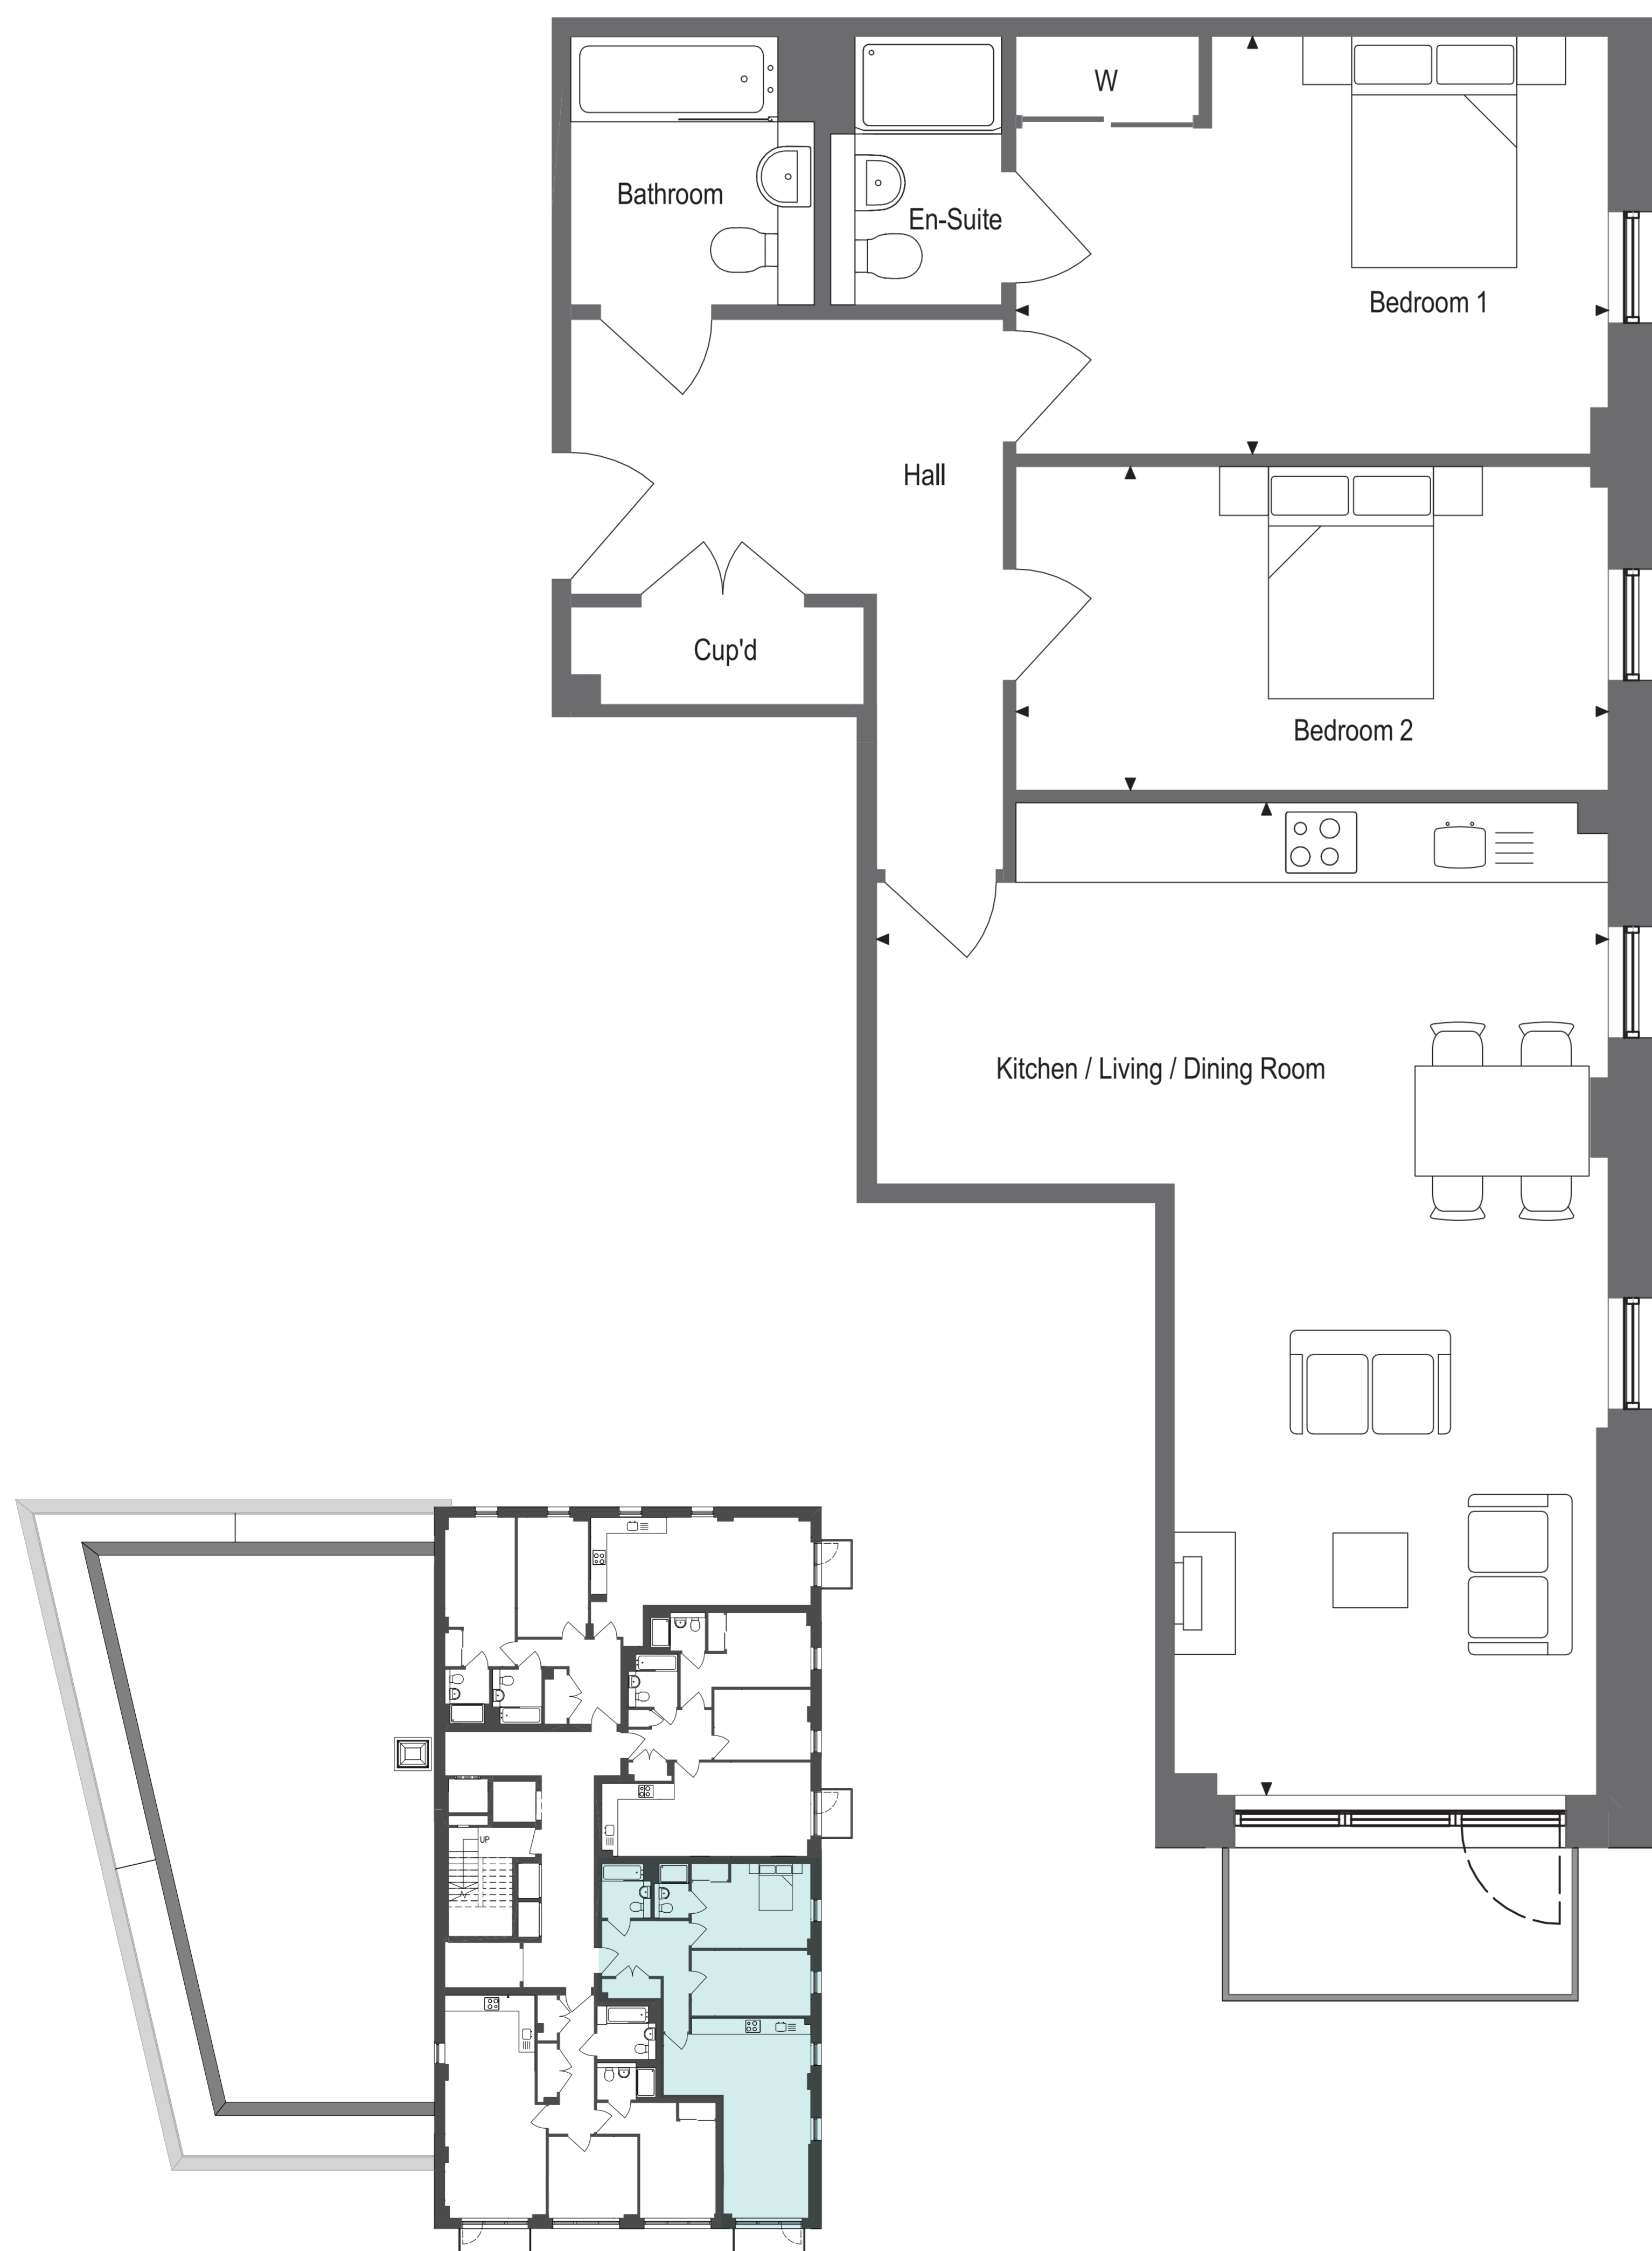

PULLMAN BUILDING

APARTMENT 85

TWO BEDROOM – FIFTH FLOOR

Kitchen / Living / Dining Room
5.95m x 8.10m 19'5" x 26'6"

Bedroom 1
4.85m x 3.40m 15'9" x 11'2"

Bedroom 2
4.85m x 2.65m 15'9" x 8'7"

W - Wardrobe