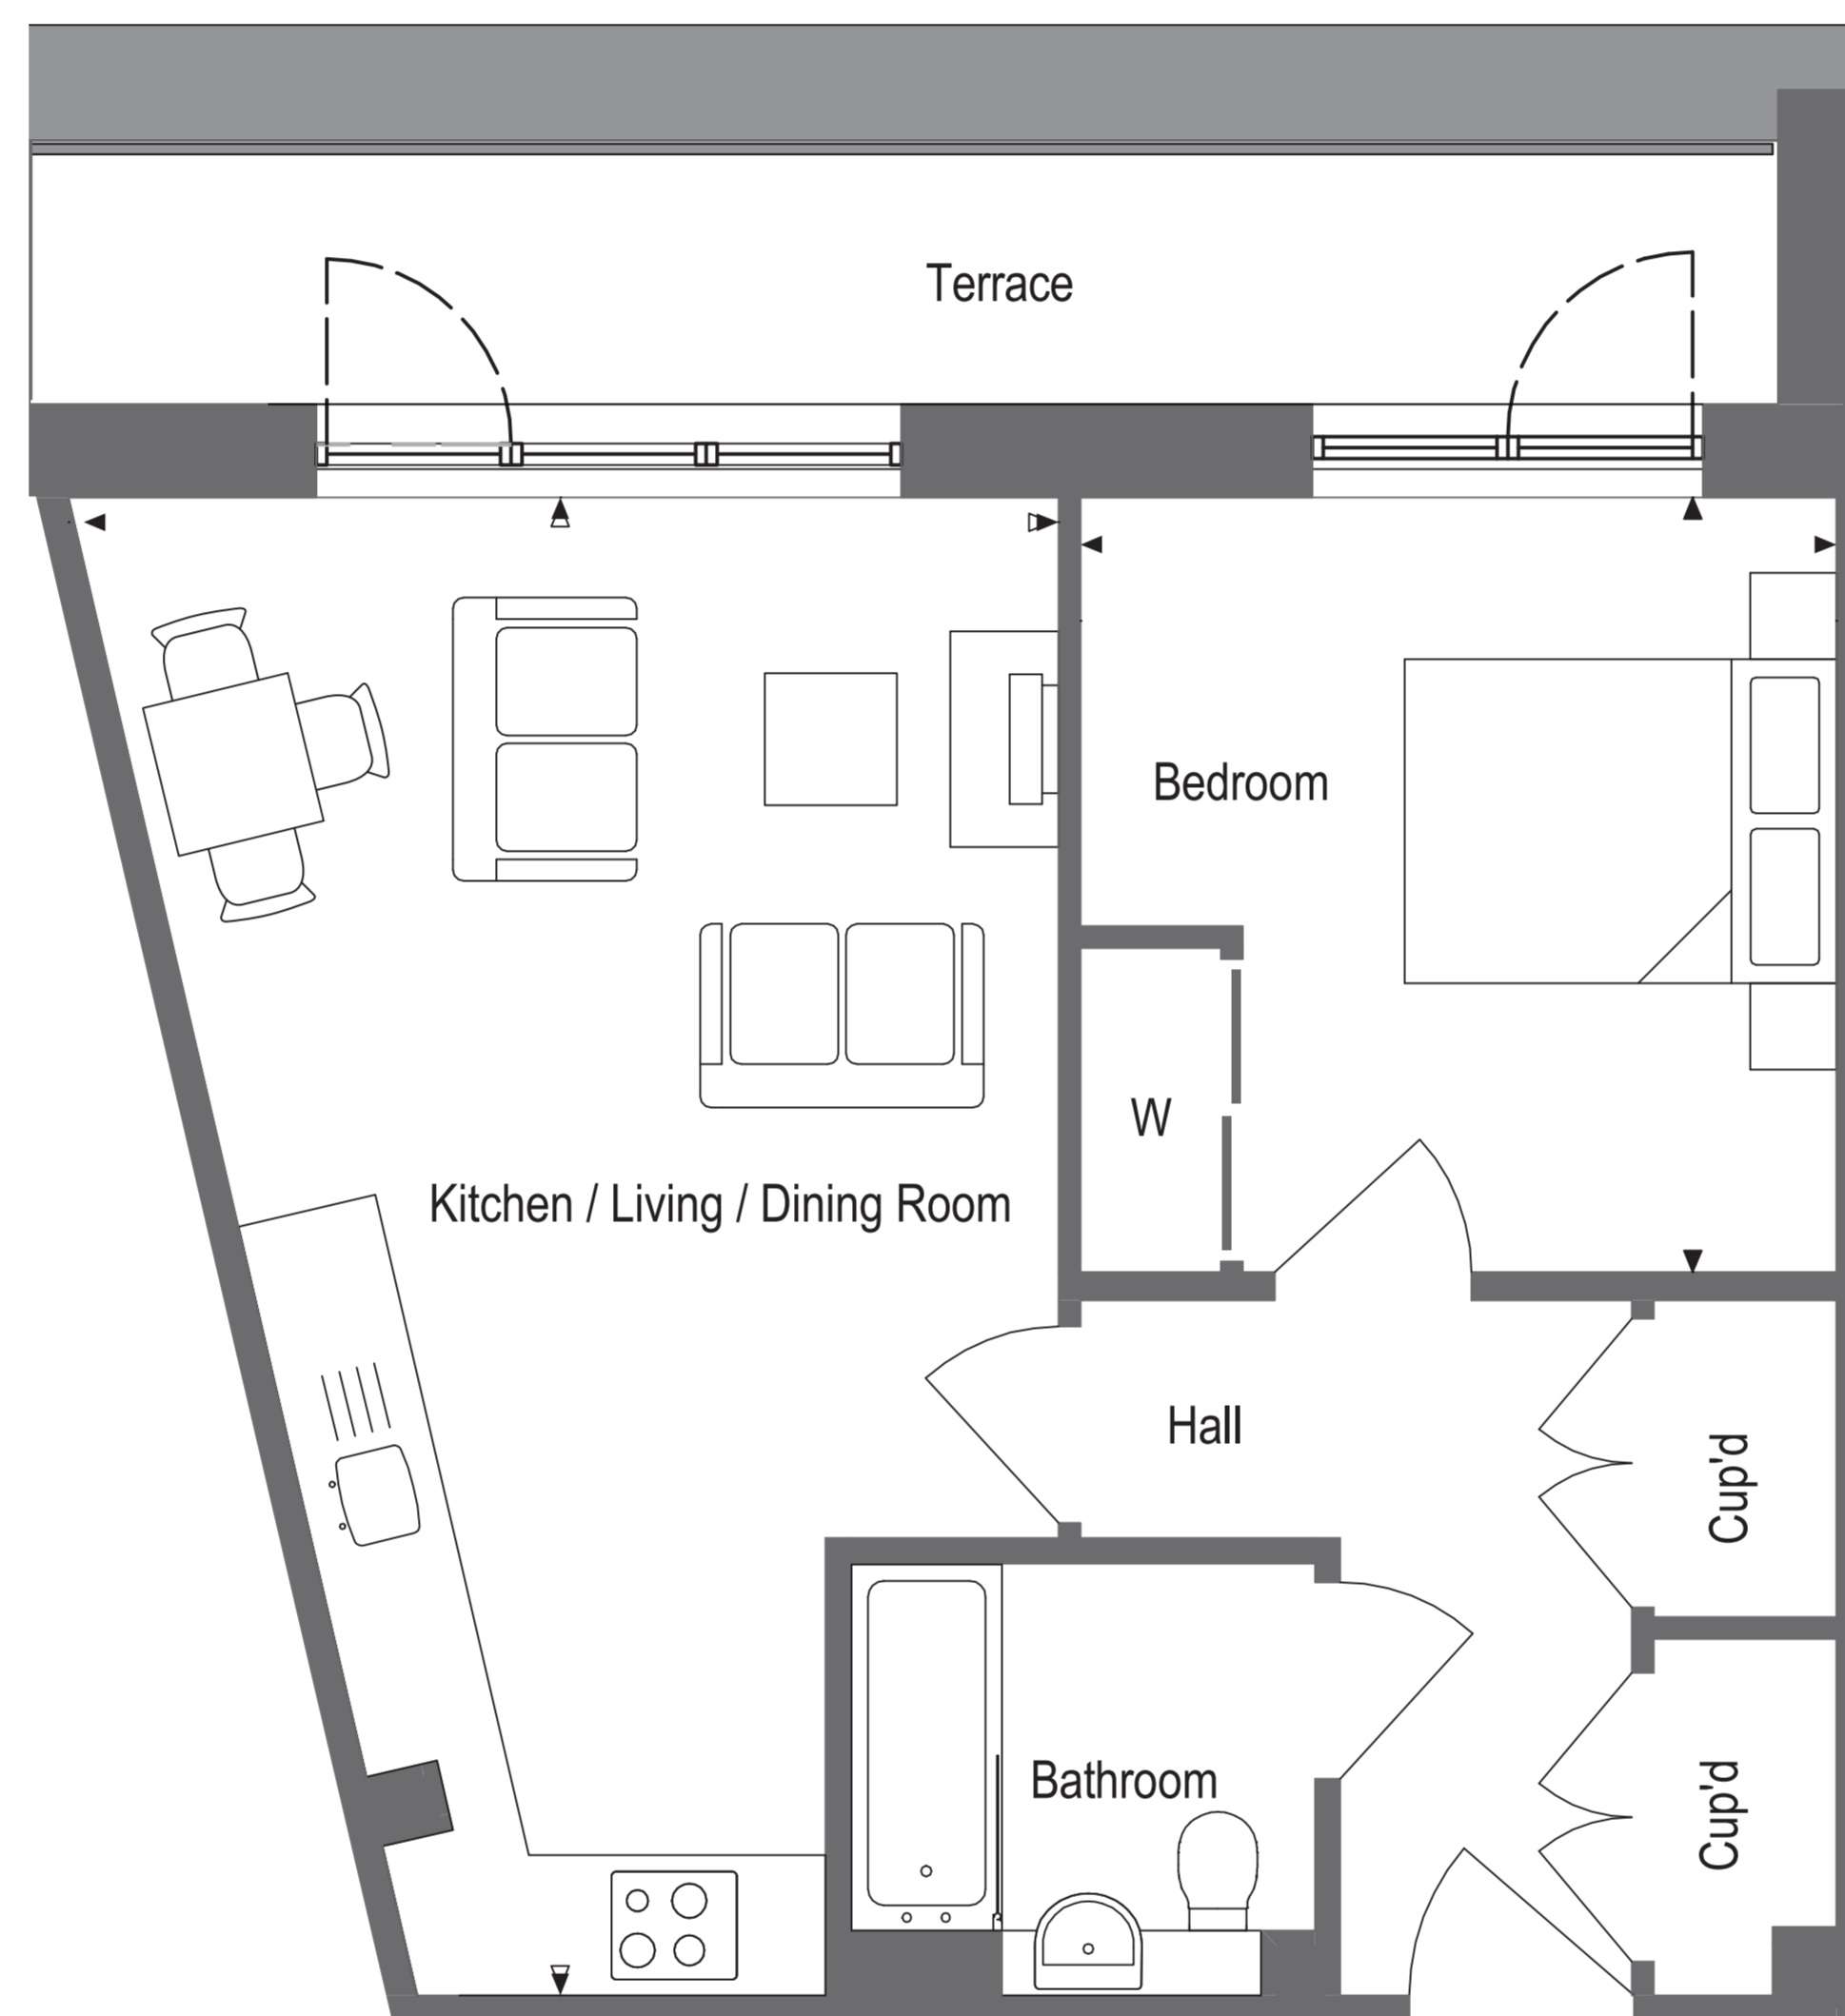

# PULLMAN BUILDING

## APARTMENT 82

ONE BEDROOM – FOURTH FLOOR

**Kitchen / Living / Dining Room**  
4.55m x 6.90m      14'9" x 22'6"

**Bedroom**  
3.50m x 3.55m      11'5" x 11'6"

**W** - Wardrobe