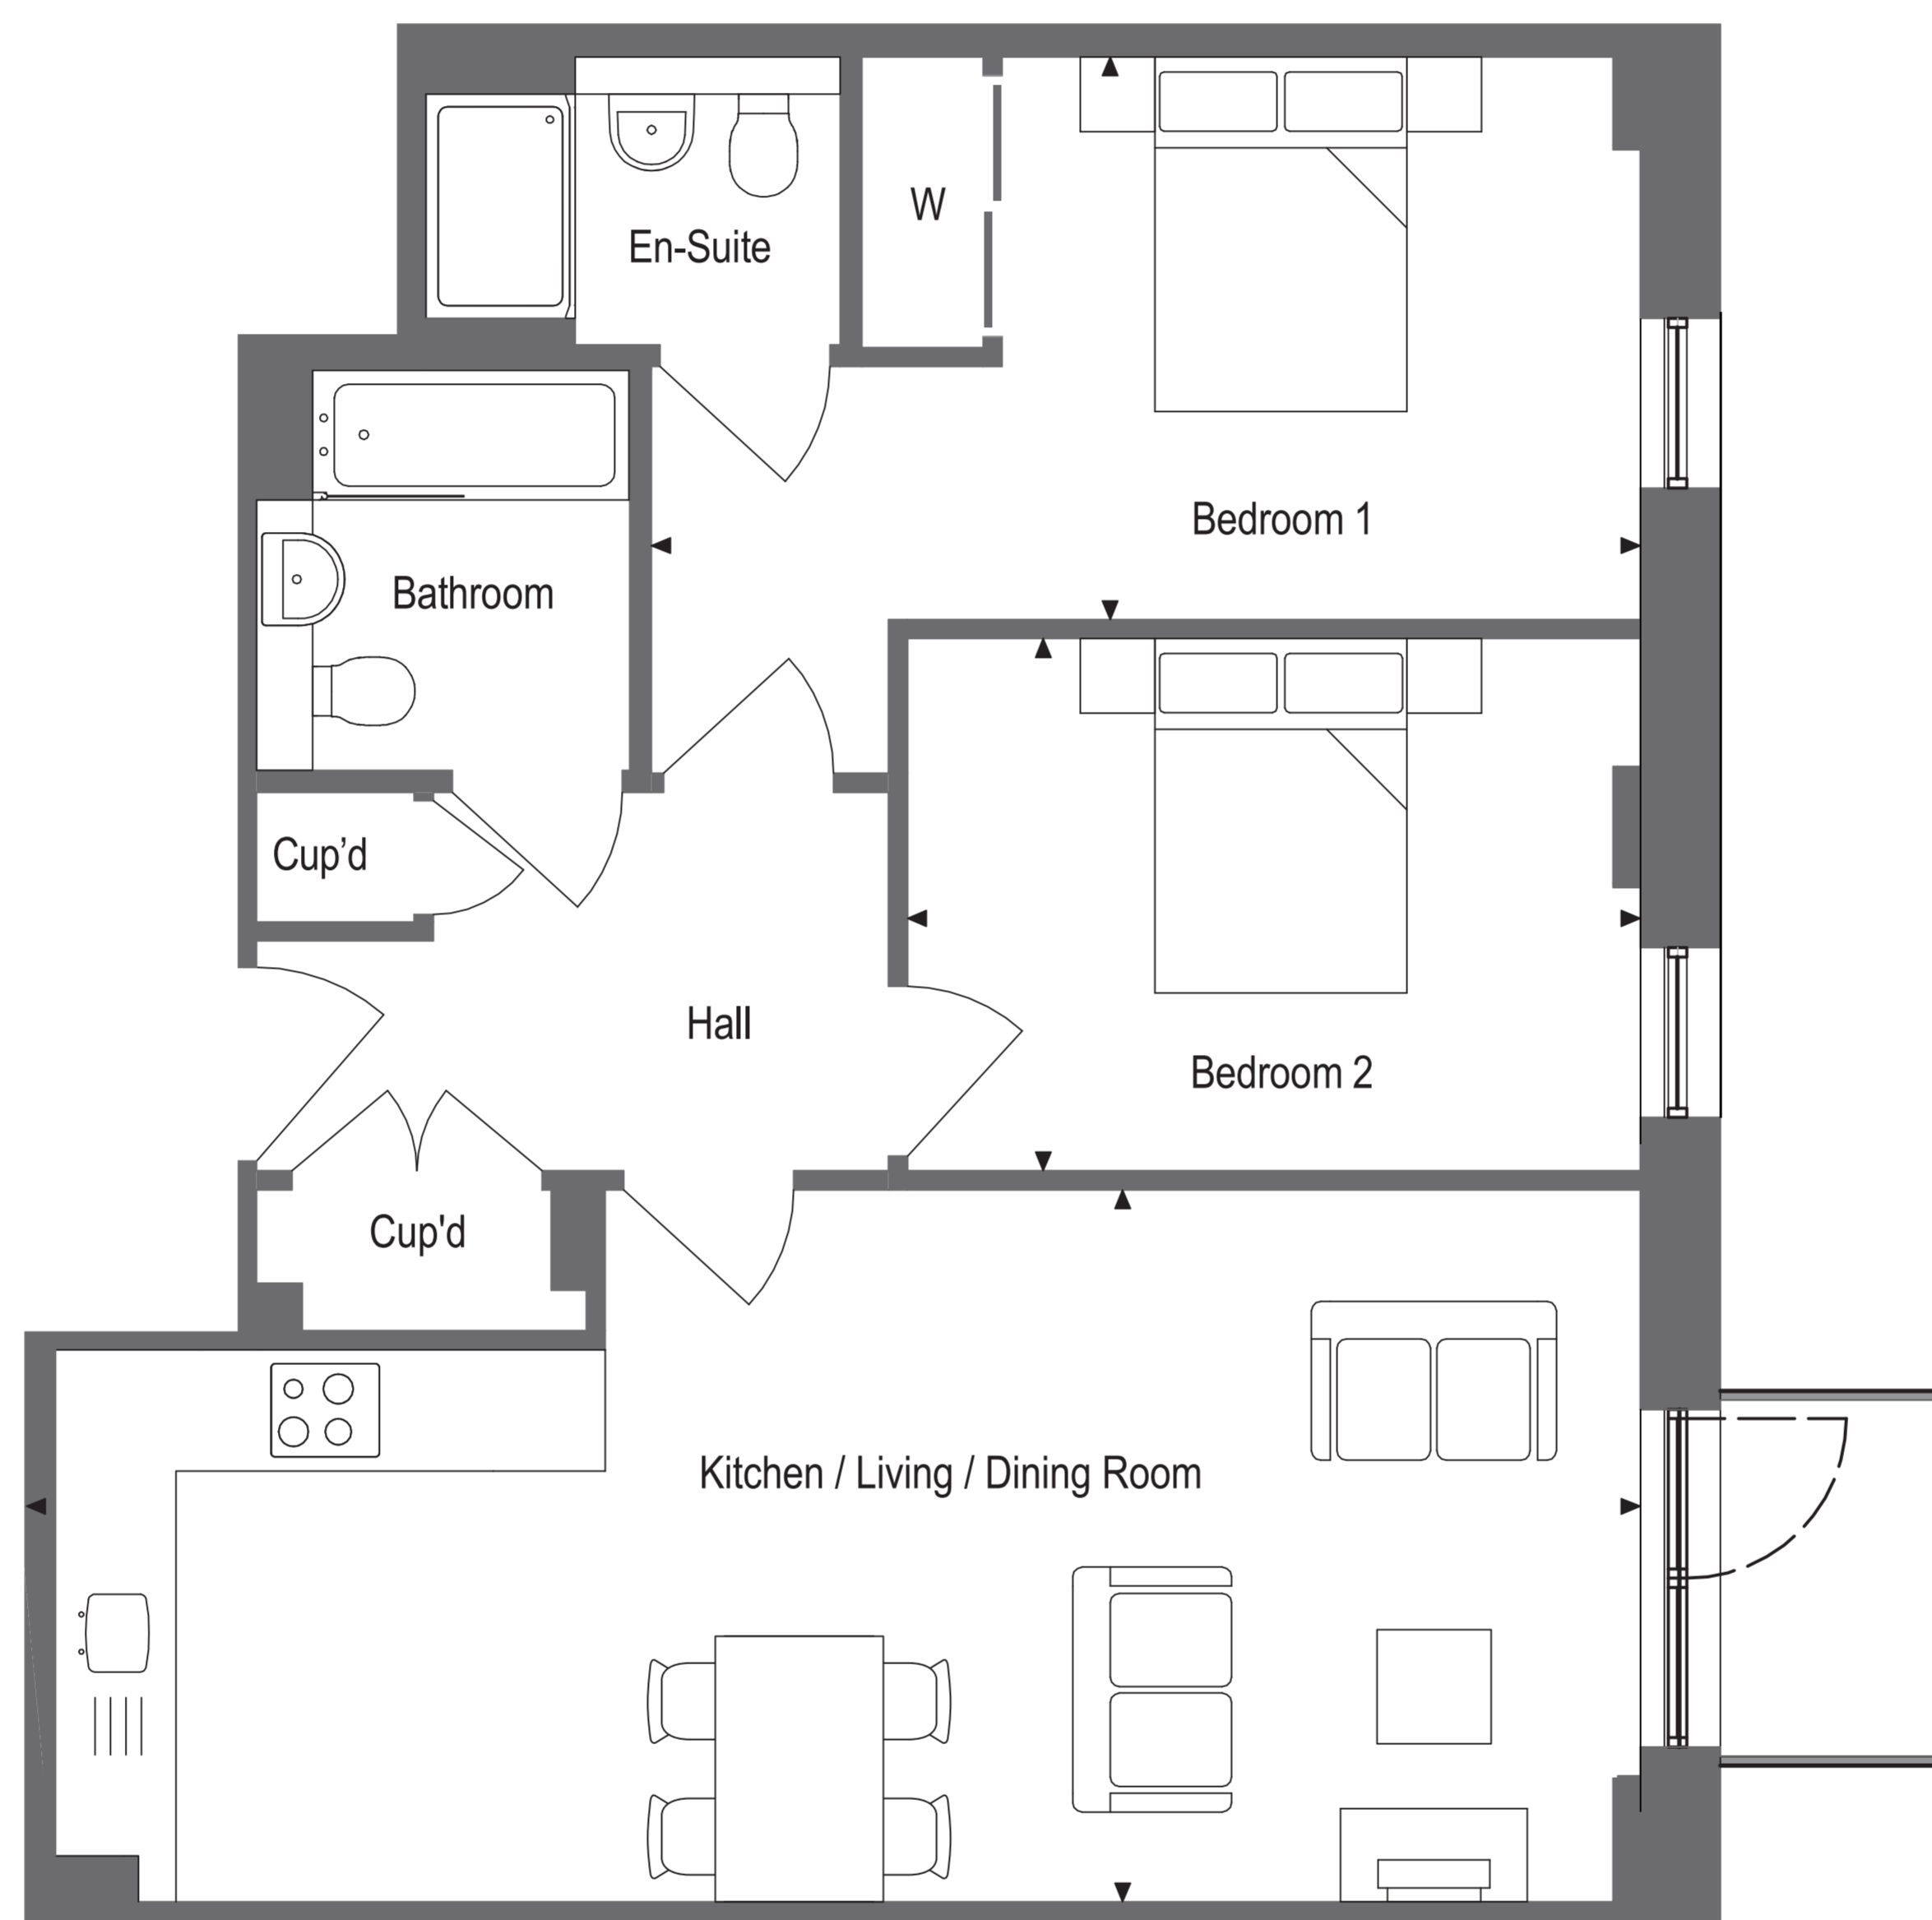

PULLMAN BUILDING

APARTMENT 53

TWO BEDROOM – FIRST FLOOR

Kitchen / Living / Dining Room
8.45m x 3.80m 27'7" x 12'5"

Bedroom 1
5.30m x 3.00m 17'4" x 9'8"

Bedroom 2
3.90m x 2.85m 12'8" x 9'4"

W - Wardrobe