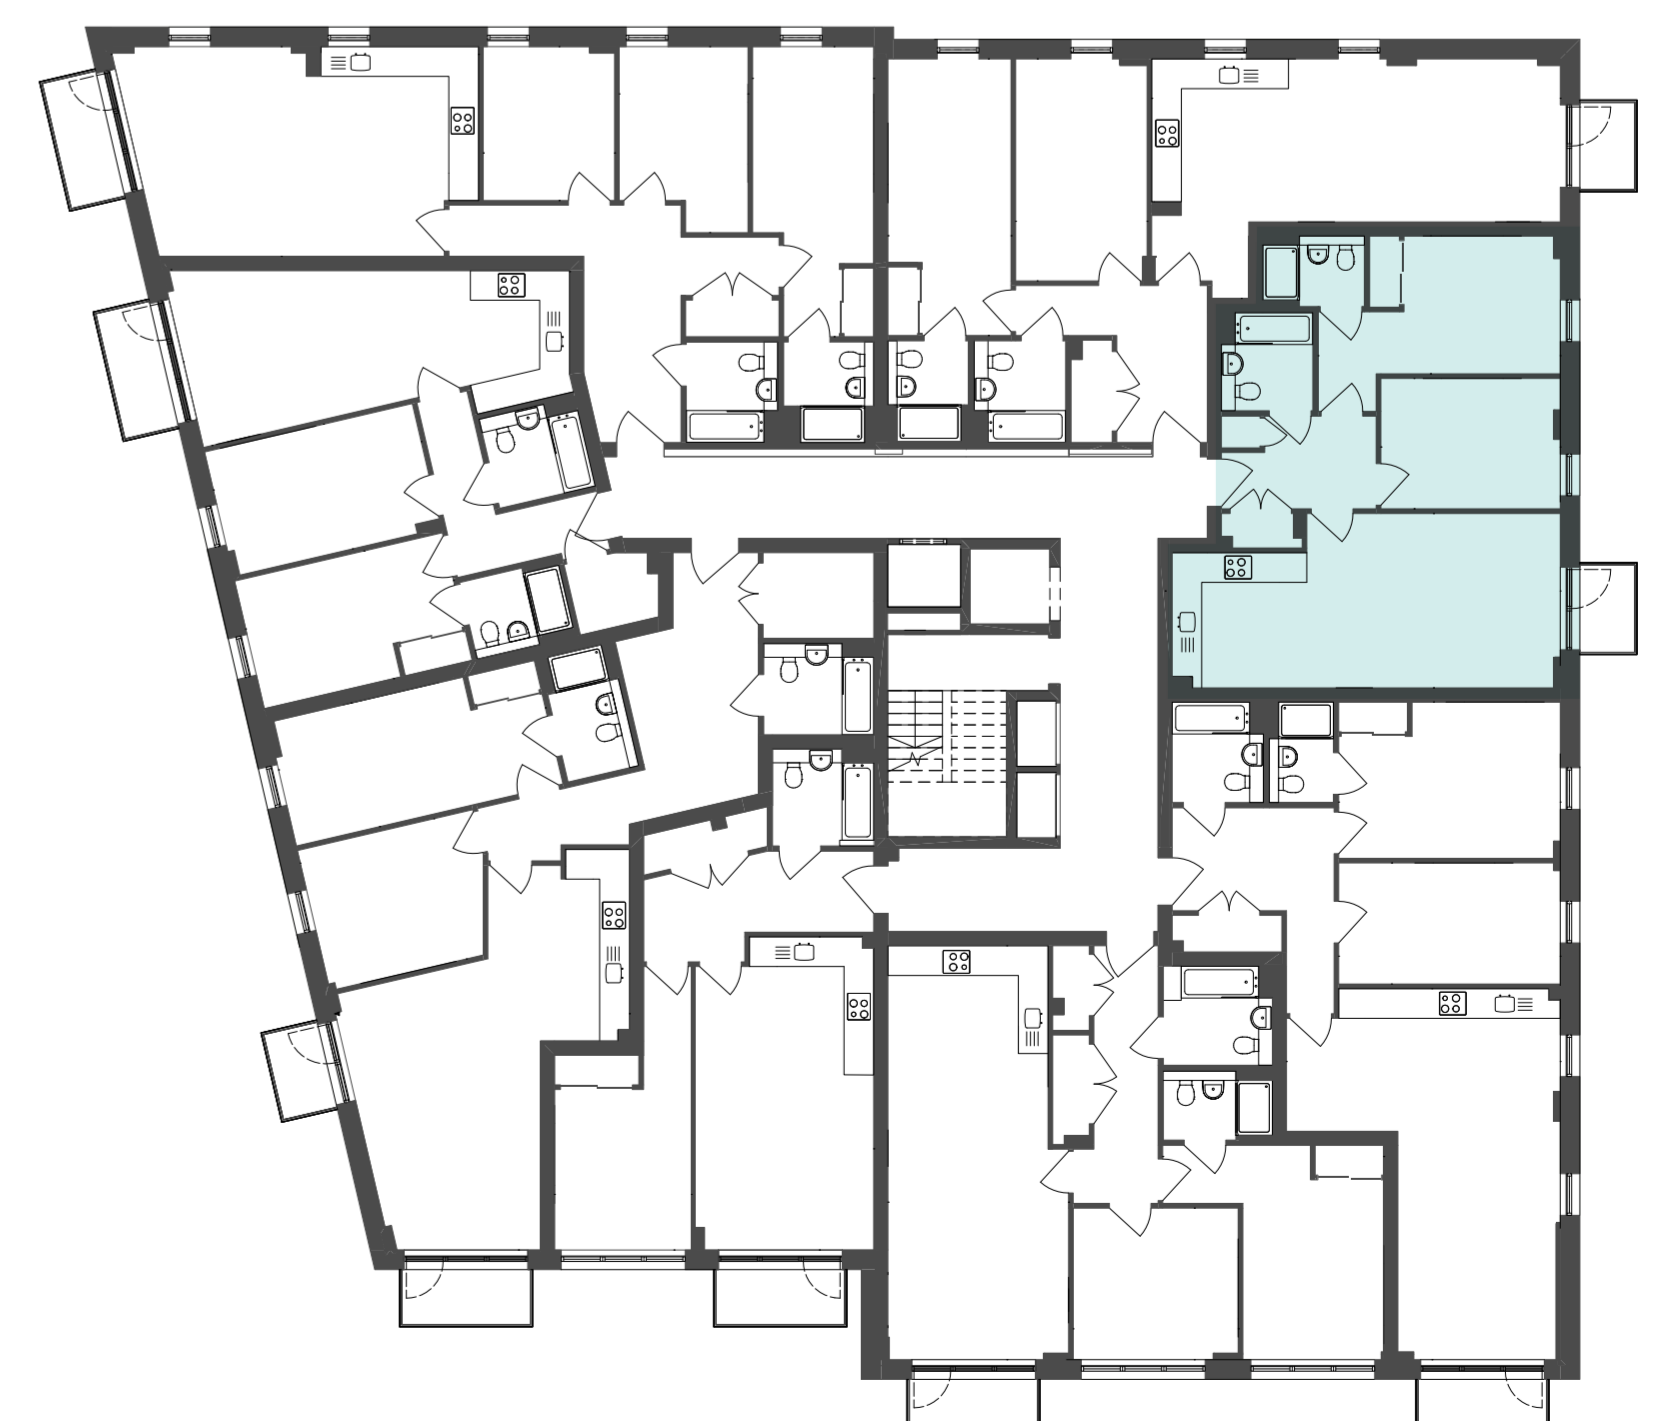

PULLMAN BUILDING

APARTMENT 53

TWO BEDROOM – FIRST FLOOR

Kitchen / Living / Dining Room
8.45m x 3.80m 27'7" x 12'5"

Bedroom 1
5.30m x 3.00m 17'4" x 9'8"

Bedroom 2
3.90m x 2.85m 12'8" x 9'4"

W - Wardrobe